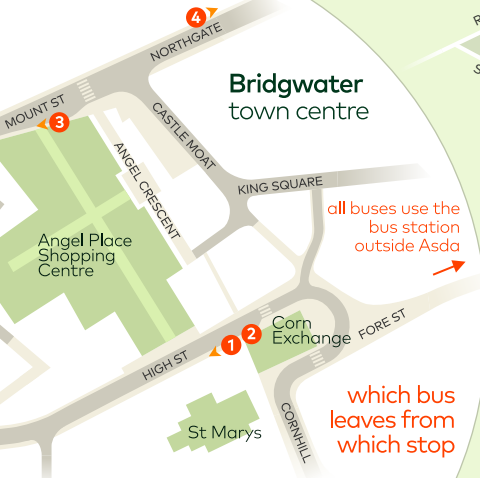

**14** to Cannington

certain journeys only

**B2 14**

**B1** certain journeys only

**B1 B2**

certain journeys only

**75** to Puriton Woolavington Glastonbury Wells

all buses use the bus station outside Asda

which bus leaves from which stop

route	towards	stop
route <b>B1</b>	Wills Road	<b>3</b>
route <b>B1 B2</b>	Parkway	<b>2 4</b>
route <b>B1 B2</b>	King's Drive	<b>2 4</b>
route <b>14</b>	Hospital	<b>4</b>
route <b>B2 14</b>	Alfoxton Rd	<b>3</b>
route <b>21</b>	Bristol Rd	<b>1 4</b>
route <b>21</b>	Taunton Rd	<b>3</b>