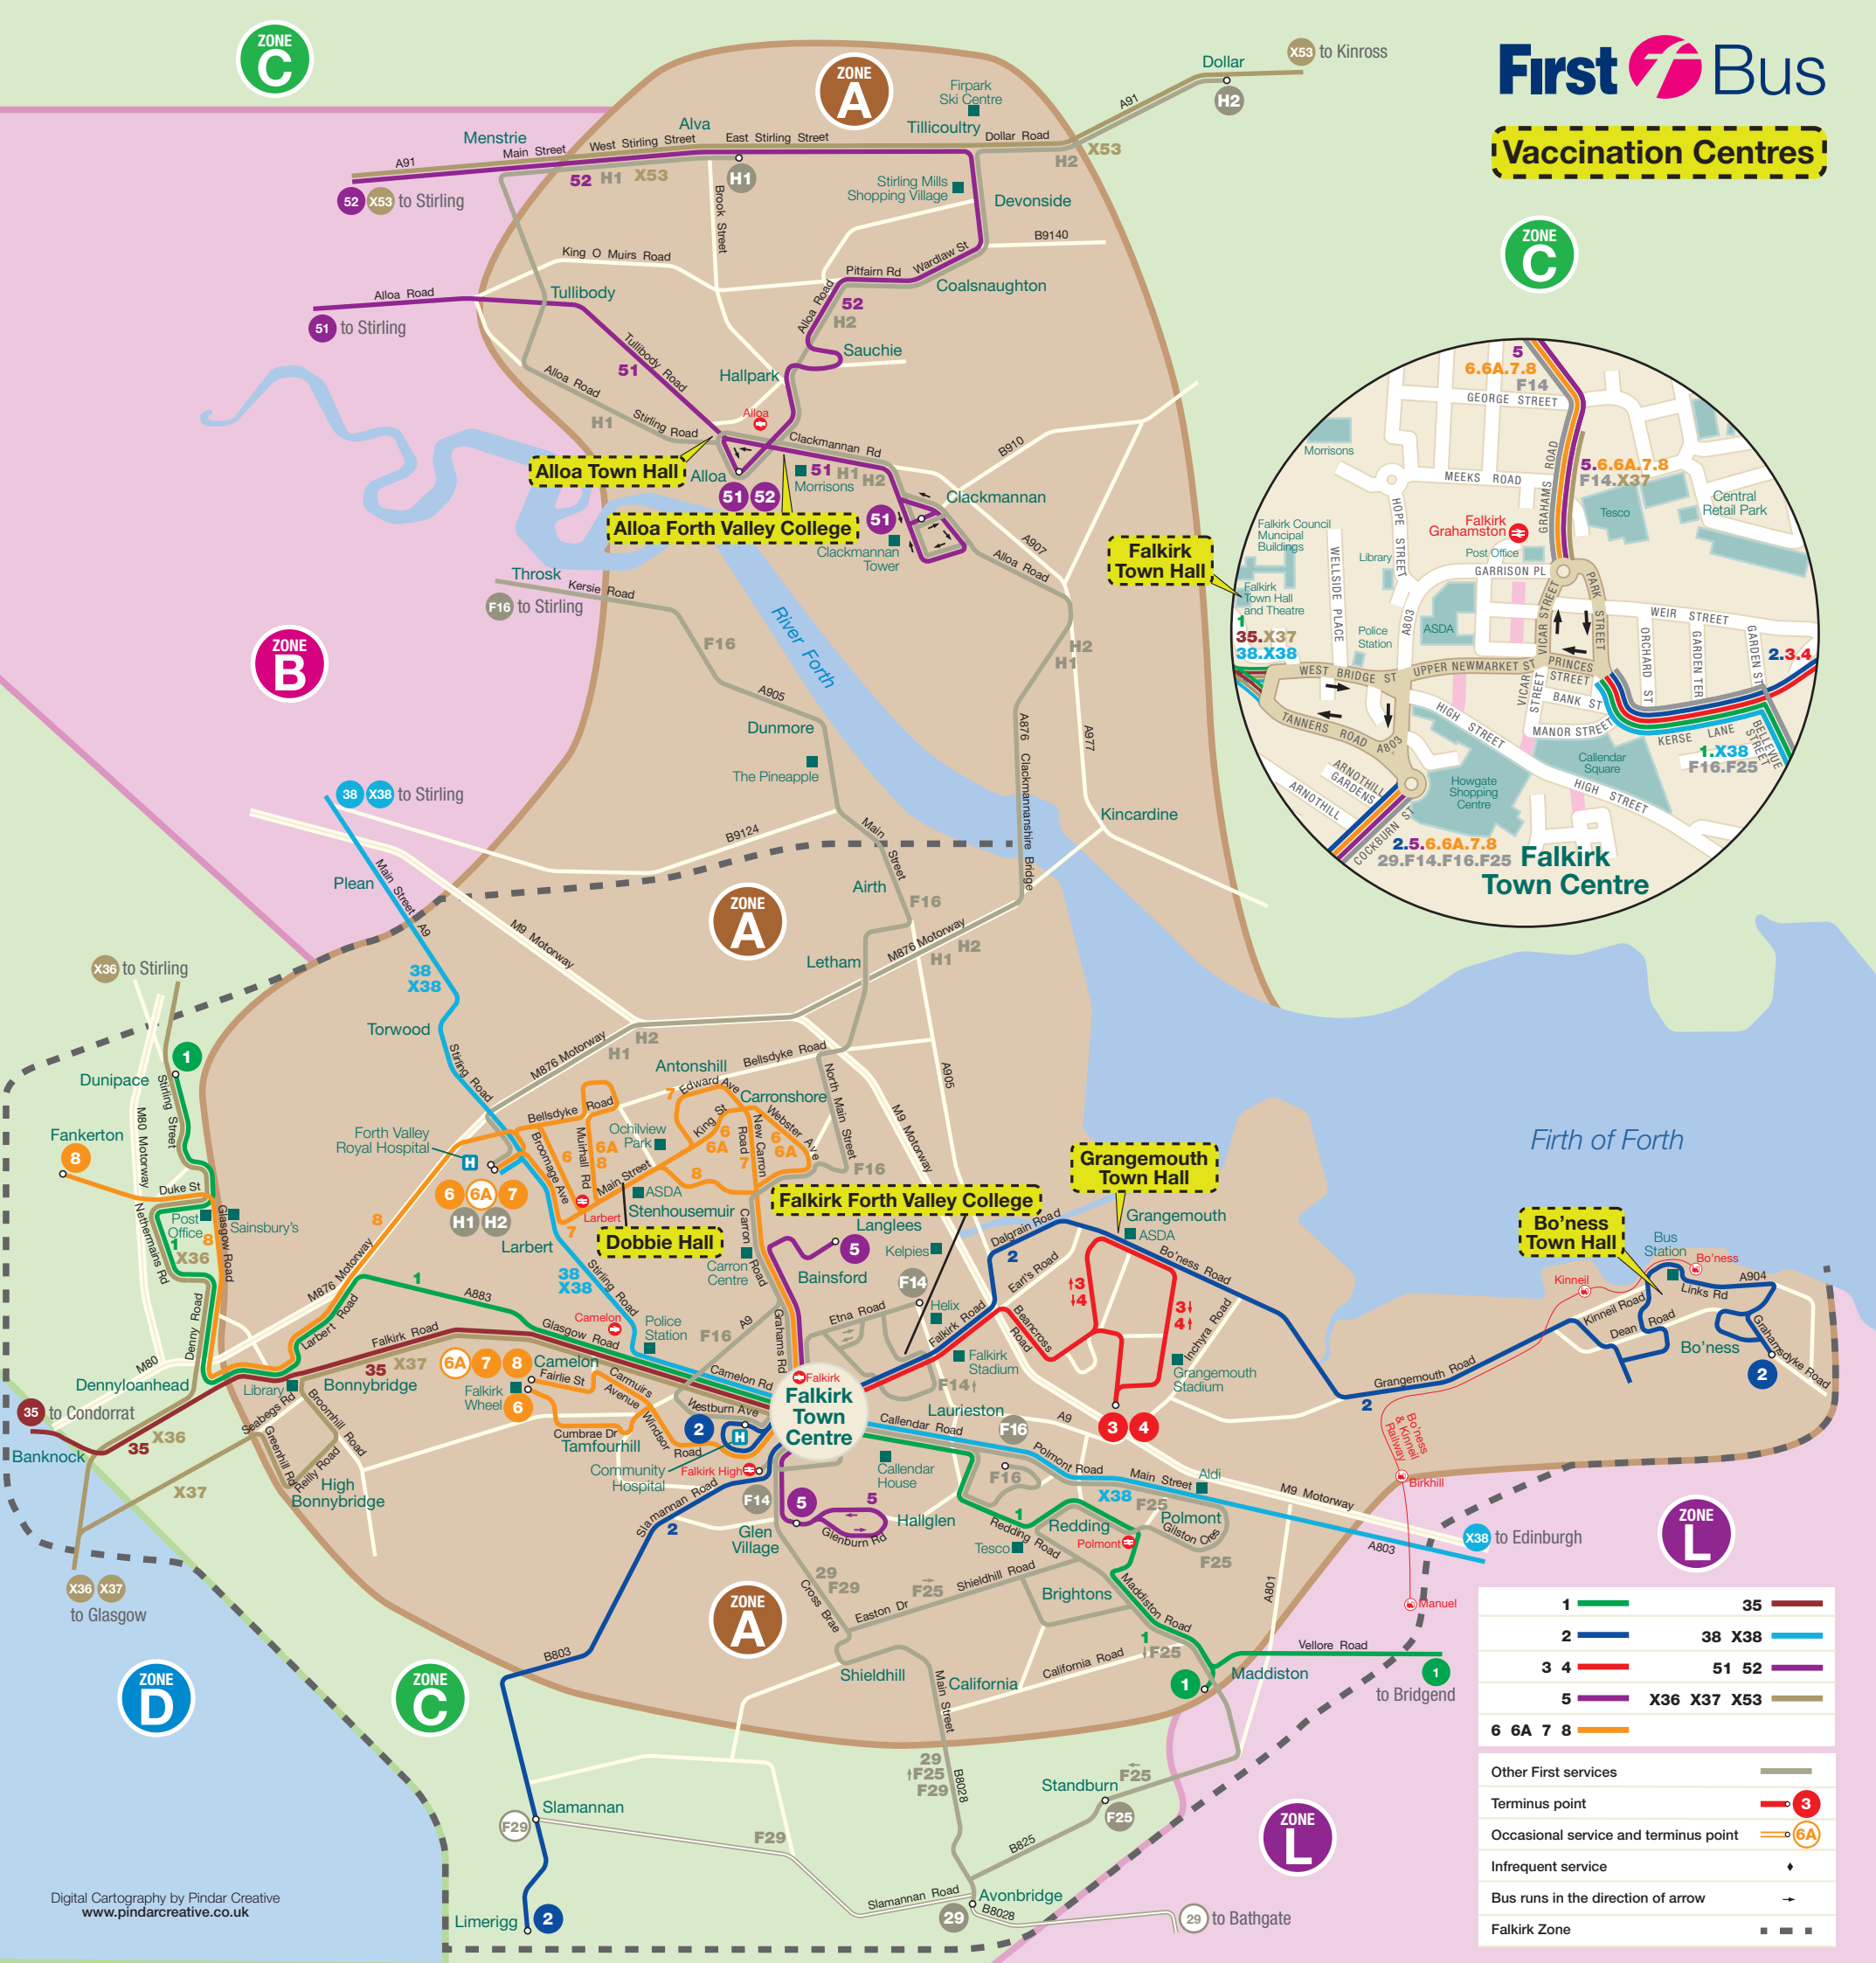

Vaccination Centres

1	35
2	38 X38
3 4	51 52
5	X36 X37 X53
6 6A 7 8	
Other First services	
Terminus point	3
Occasional service and terminus point	6A
Infrequent service	↓
Bus runs in the direction of arrow	→
Falkirk Zone	■ ■ ■