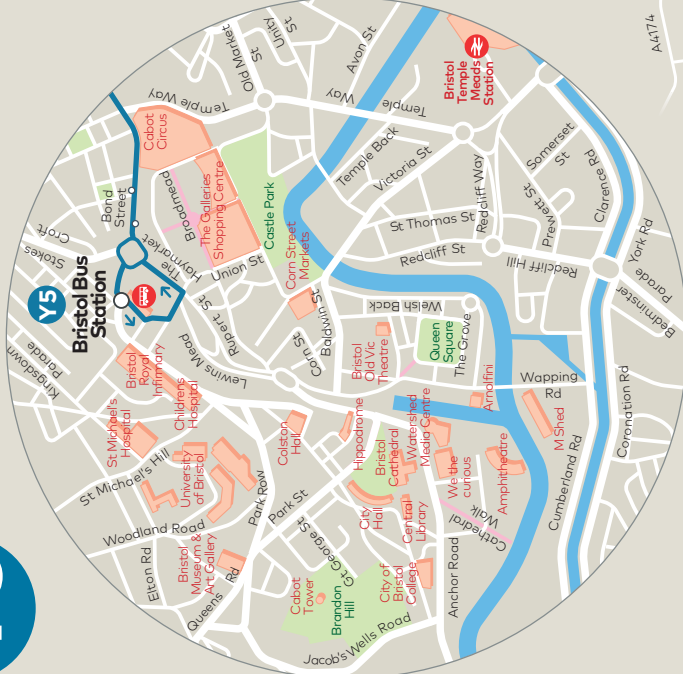

Y5

Bristol City Centre

Bristol City Centre