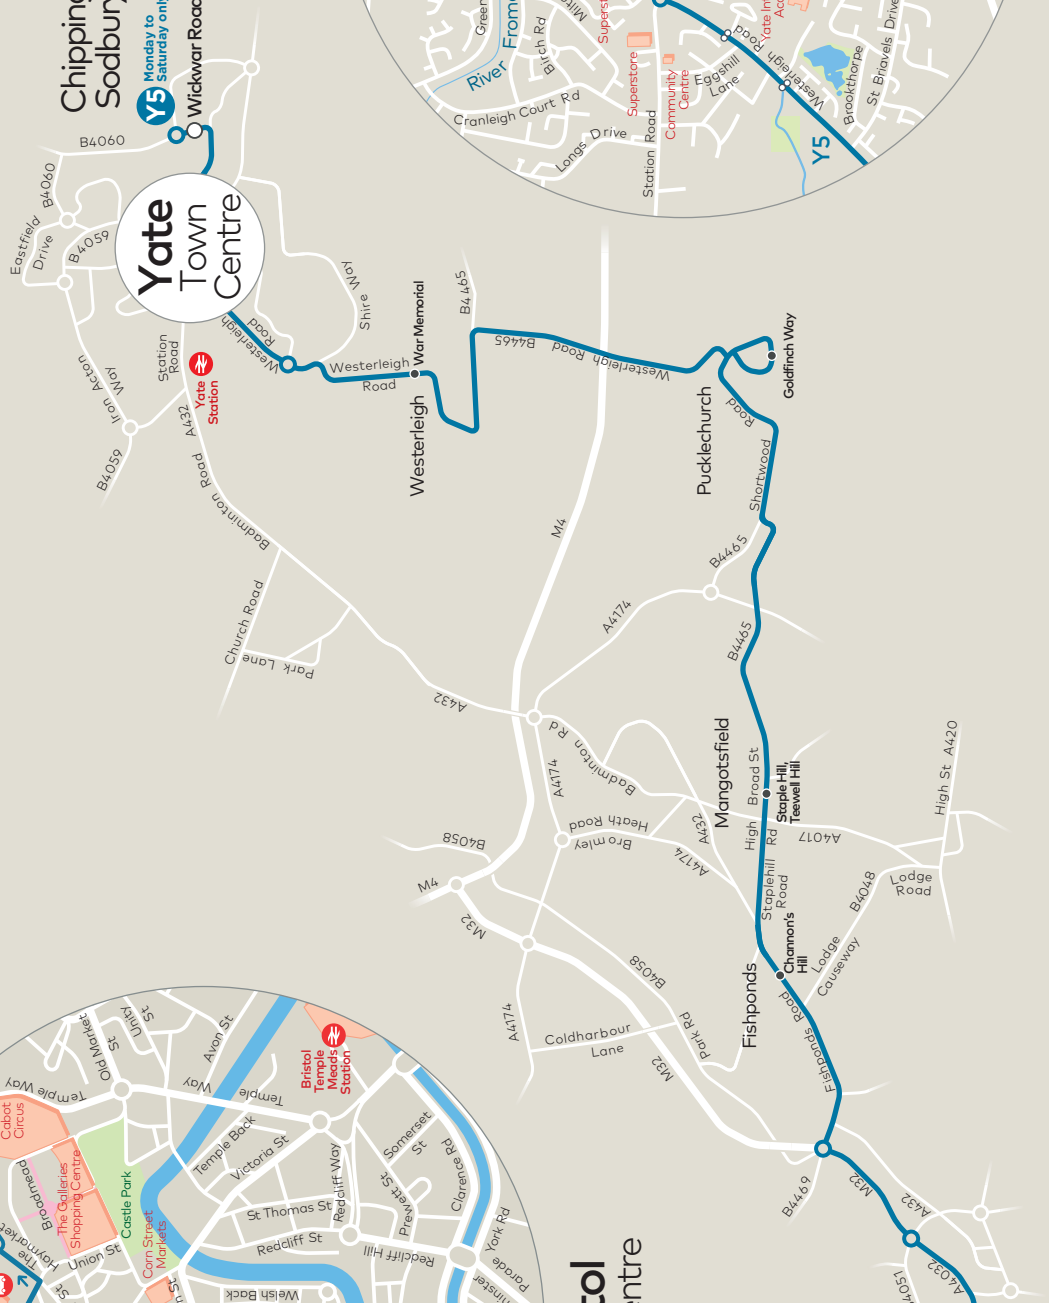

Chipping Sodbury

Yate Town Centre

Yate Town Centre

- Bus route
- Terminus point
- Direction of travel
- Timed stop
- Timed stop