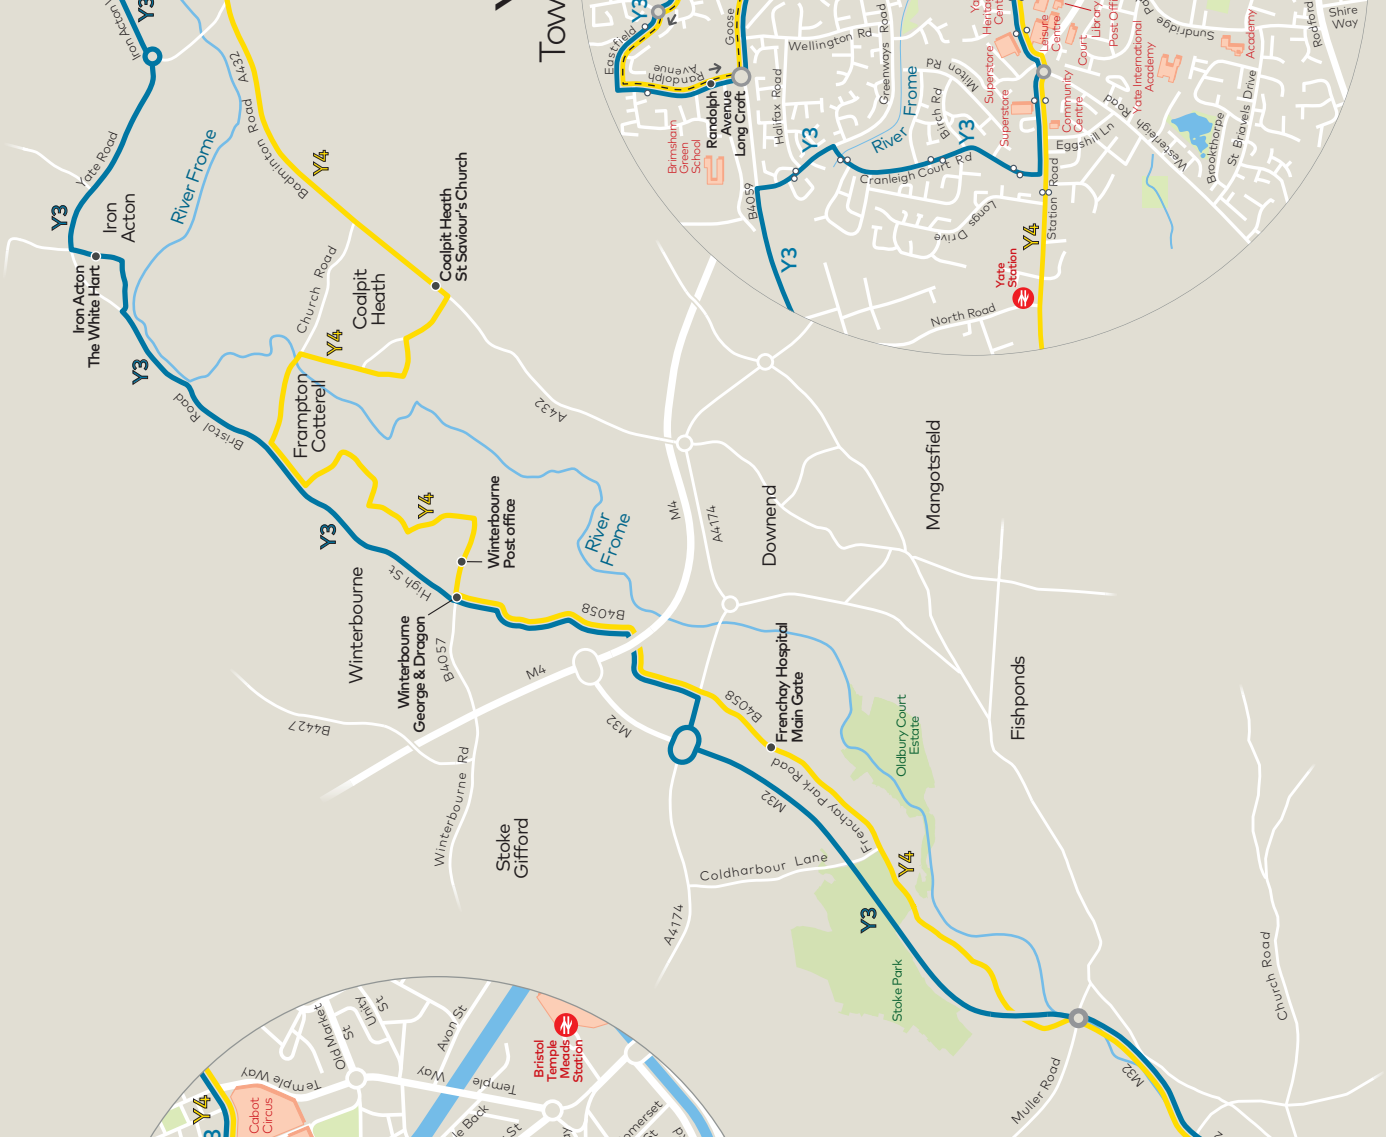

Saturday (except Public Holidays)

Service Number	Y4	Y4	Y4	Y4	Y4	Y4	Y4	Y4	Y4	Y4	Y4	Y4	Y4	Y4	Y4	Y4	Y4
Yate, Shopping Centre	0605	0705	0805	0905	1005	1105	1205	1305	1405	1505	1605	1705	1805	1905	2002	2202	0002
Randolph Avenue, Longcroft	—	—	—	—	—	—	—	—	—	—	—	—	—	—	2010	2210	0010
Yate, Shopping Centre	—	—	—	—	—	—	—	—	—	—	—	—	—	—	2015	2215	0015
Coalpit Heath, St Saviour's Church	0614	0714	0815	0915	1015	1115	1215	1315	1415	1515	1615	1715	1815	1914	2024	2224	—
Winterbourne, George and Dragon	0629	0729	0831	0931	1031	1131	1231	1331	1431	1531	1631	1731	1831	1927	2037	2237	—
Shaftesbury Park	0638	0738	0839	0939	1039	1139	1239	1339	1439	1539	1639	1739	1839	1933	2043	2243	—
Bristol, Bus Station	0653	0753	0854	0954	1056	1156	1256	1356	1456	1556	1656	1756	1856	1947	2057	2257	—

Sunday and Public Holidays (except Christmas Day, Boxing Day and New Year's Day)

Service Number	Y4	Y4	Y4	Y4	Y4	Y4	Y4	Y4	Y4	Y4	Y4
Yate, Shopping Centre	0905	1005	1105	1205	1305	1405	1505	1605	1705	1805	1905
Coalpit Heath, St Saviour's Church	0915	1016	1116	1216	1316	1416	1516	1616	1716	1816	1914
Winterbourne, George and Dragon	0930	1032	1132	1232	1332	1432	1532	1632	1732	1832	1927
Shaftesbury Park	0938	1040	1140	1240	1340	1440	1540	1640	1740	1840	1933
Bristol, Bus Station	0953	1056	1156	1256	1356	1456	1556	1656	1756	1856	1947

Yate
Town Centre

Yate
Town Centre

Bristol
City Centre

Bristol
City Centre

- Y3 route
- Y4 route
- Y4 evening route
- Direction of travel
- Terminus point
- Timed stop
- Bus stop