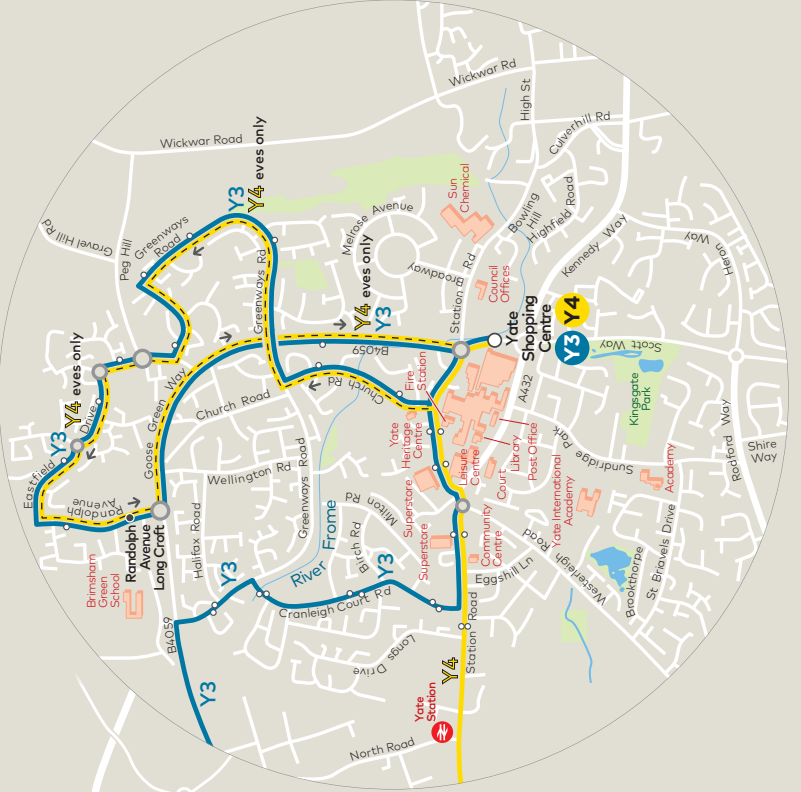

Bristol
City Centre

Bristol
City Centre

- Y3 route
- Y4 route
- Y4 evening route
- Direction of travel
- Terminus point
- Timed stop
- Bus stop