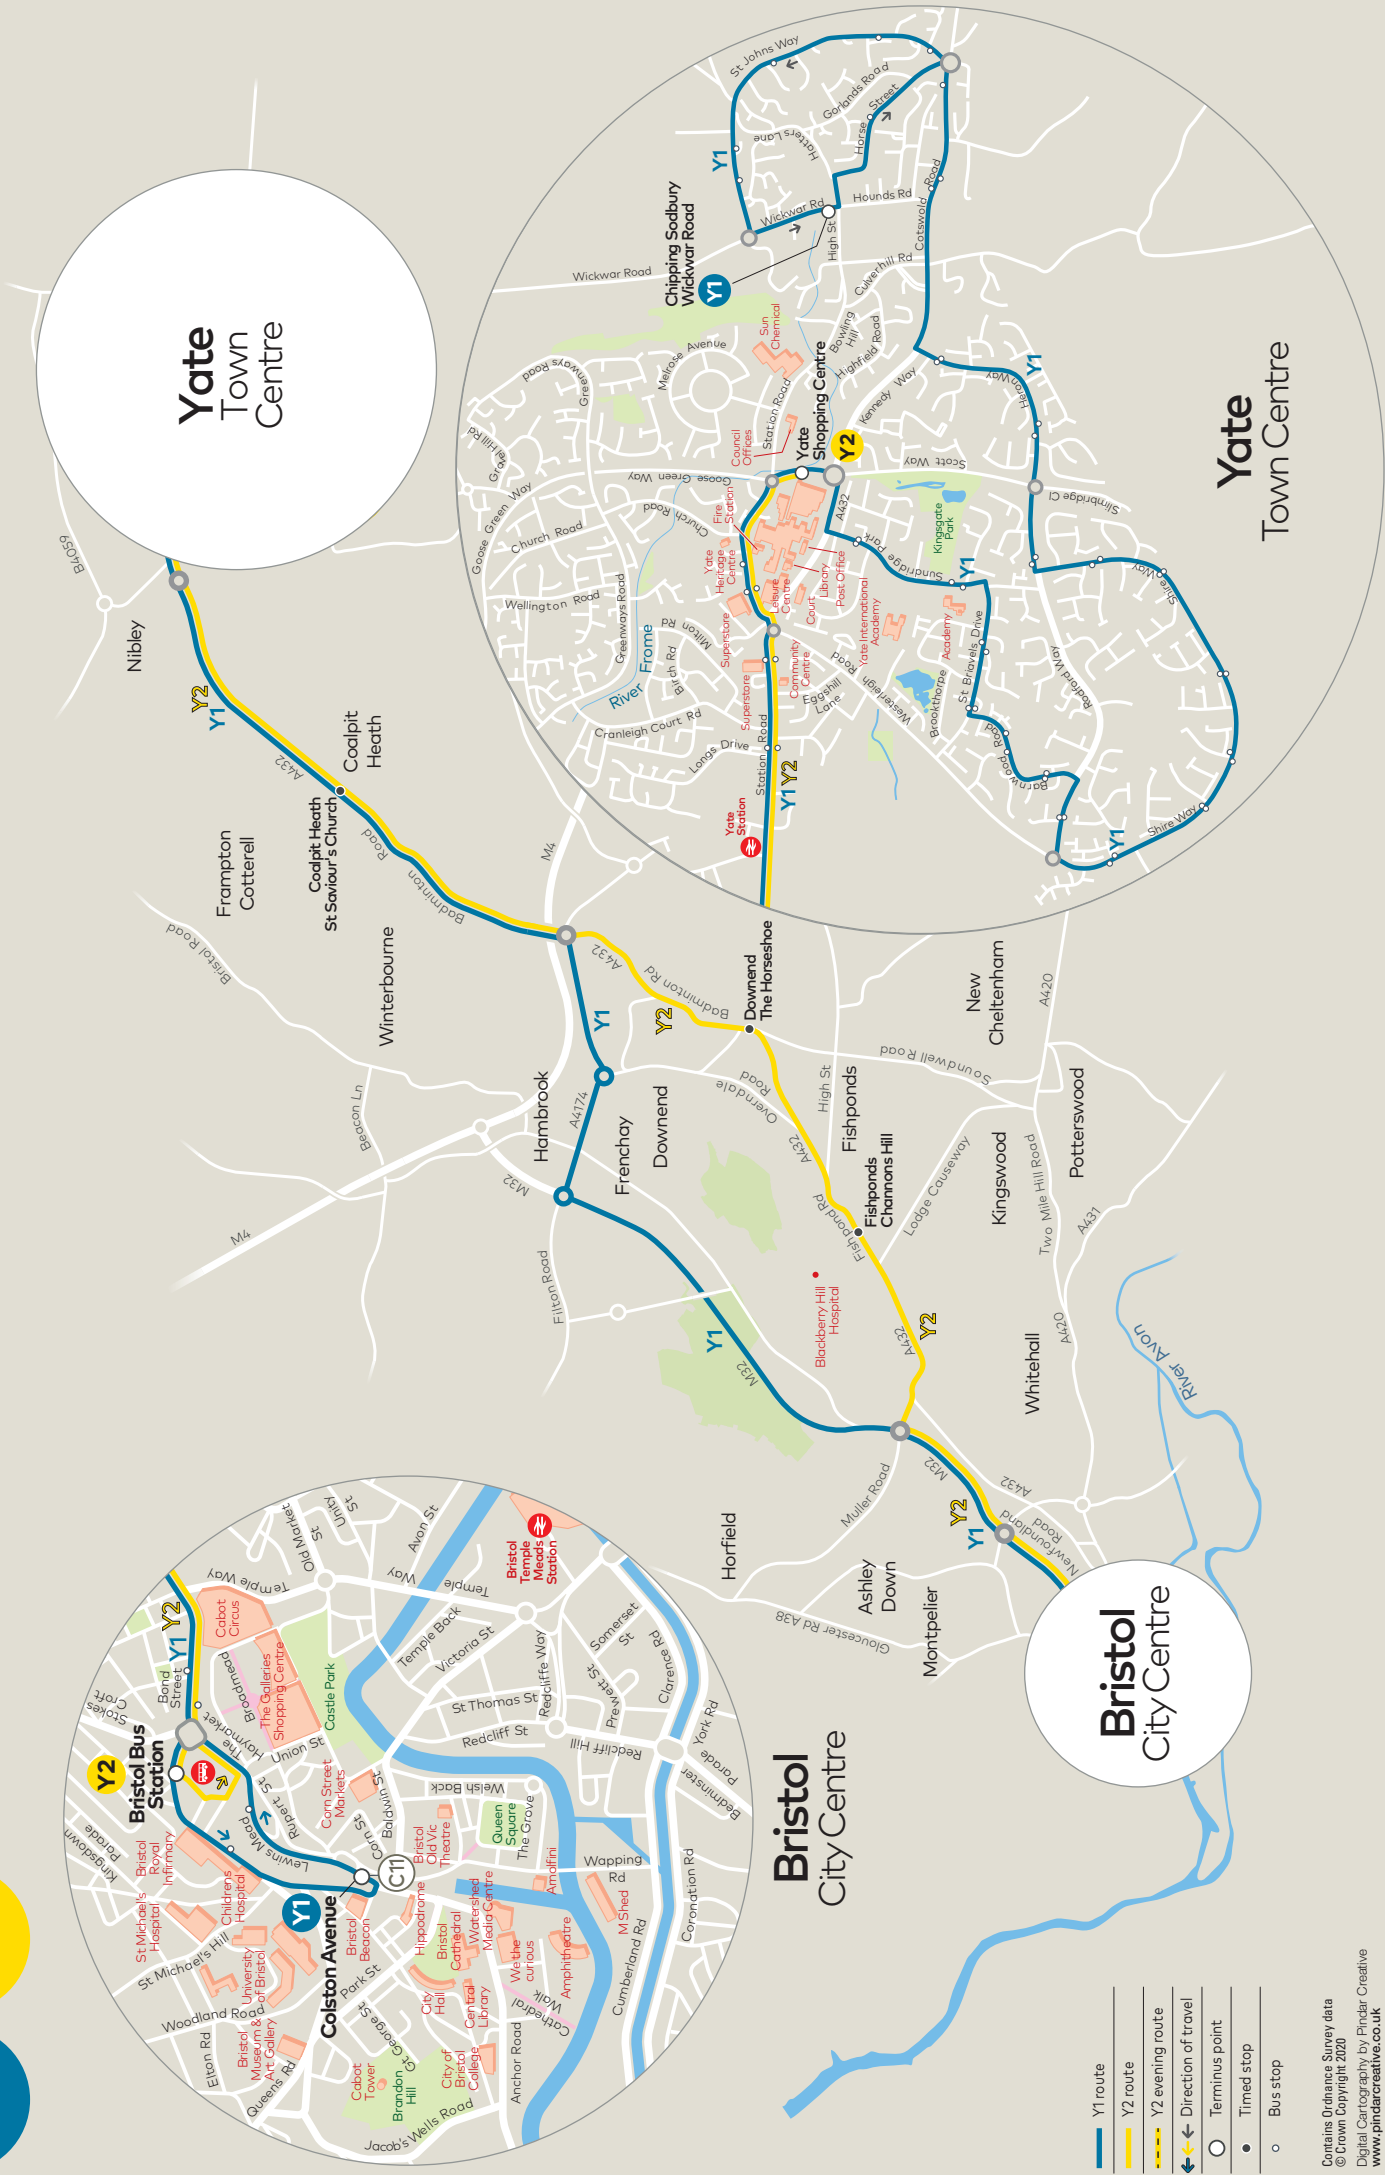

Service Number	Y1	Y1	Y2	Y1	Y1	Y1	Y1	Y2	Y1	Y1	Y1	Y1	Y1	Y2	Y1	Y1	Y1	Y2
Bristol, Bus Station	—	—	1325	—	—	—	—	1530	—	—	—	—	—	1745	—	—	—	1930
Fishponds, Channon's Hill	—	—	1341	—	—	—	—	1548	—	—	—	—	—	1803	—	—	—	1945
Downend, The Horseshoe (N)	—	—	1349	—	—	—	—	1557	—	—	—	—	—	1812	—	—	—	1952
City Centre, The Centre	1245	1315	—	1345	1415	1445	1515	—	1545	1615	1650	1725	1755	—	1825	1905	1935	—
Broadmead, Lewins Mead	1248	1318	—	1348	1418	1448	1518	—	1548	1618	1653	1728	1758	—	1828	1908	1938	—
Coalpit Heath, St Saviour's Church	1305	1335	1357	1405	1435	1505	1538	1606	1608	1638	1713	1748	1818	1821	1848	1924	1954	2000
Yate, Shopping Centre	1318	1348	1410	1418	1448	1519	1552	1620	1622	1652	1727	1802	1832	1835	1902	1935	2005	2011
Barnwood Road, Hardwicke	1324	1354	—	1424	1454	1526	1559	—	1629	1659	1734	1809	1839	—	1907	1940	2010	—
Chipping Sodbury, Wickwar Road	1337	1407	—	1437	1507	1540	1613	—	1643	1713	1748	1823	1853	—	1919	1952	2022	—

Paying on the bus? Use your contactless card

Yate Town Centre

Yate Town Centre

Bristol City Centre

Bristol City Centre

- Y1 route
- Y2 route
- Y2 evening route
- Direction of travel
- Terminus point
- Timed stop
- Bus stop