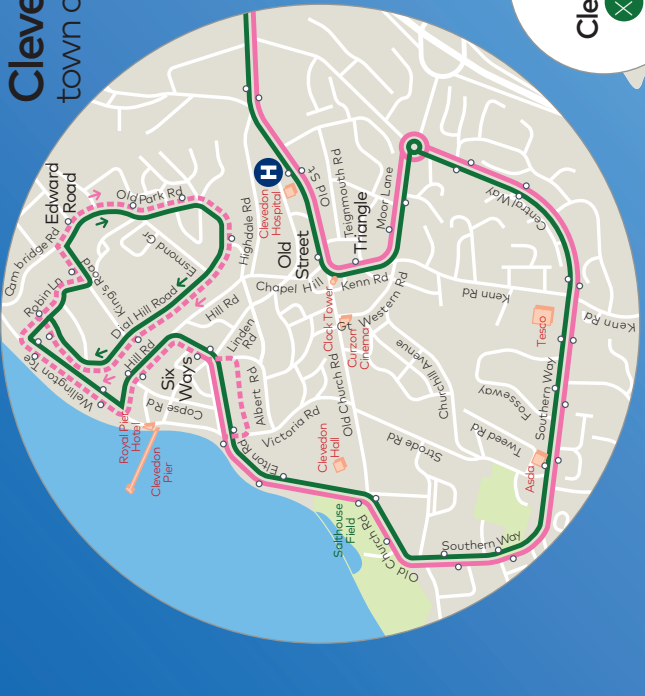

Clevedon town centre

Clevedon

Bristol city centre