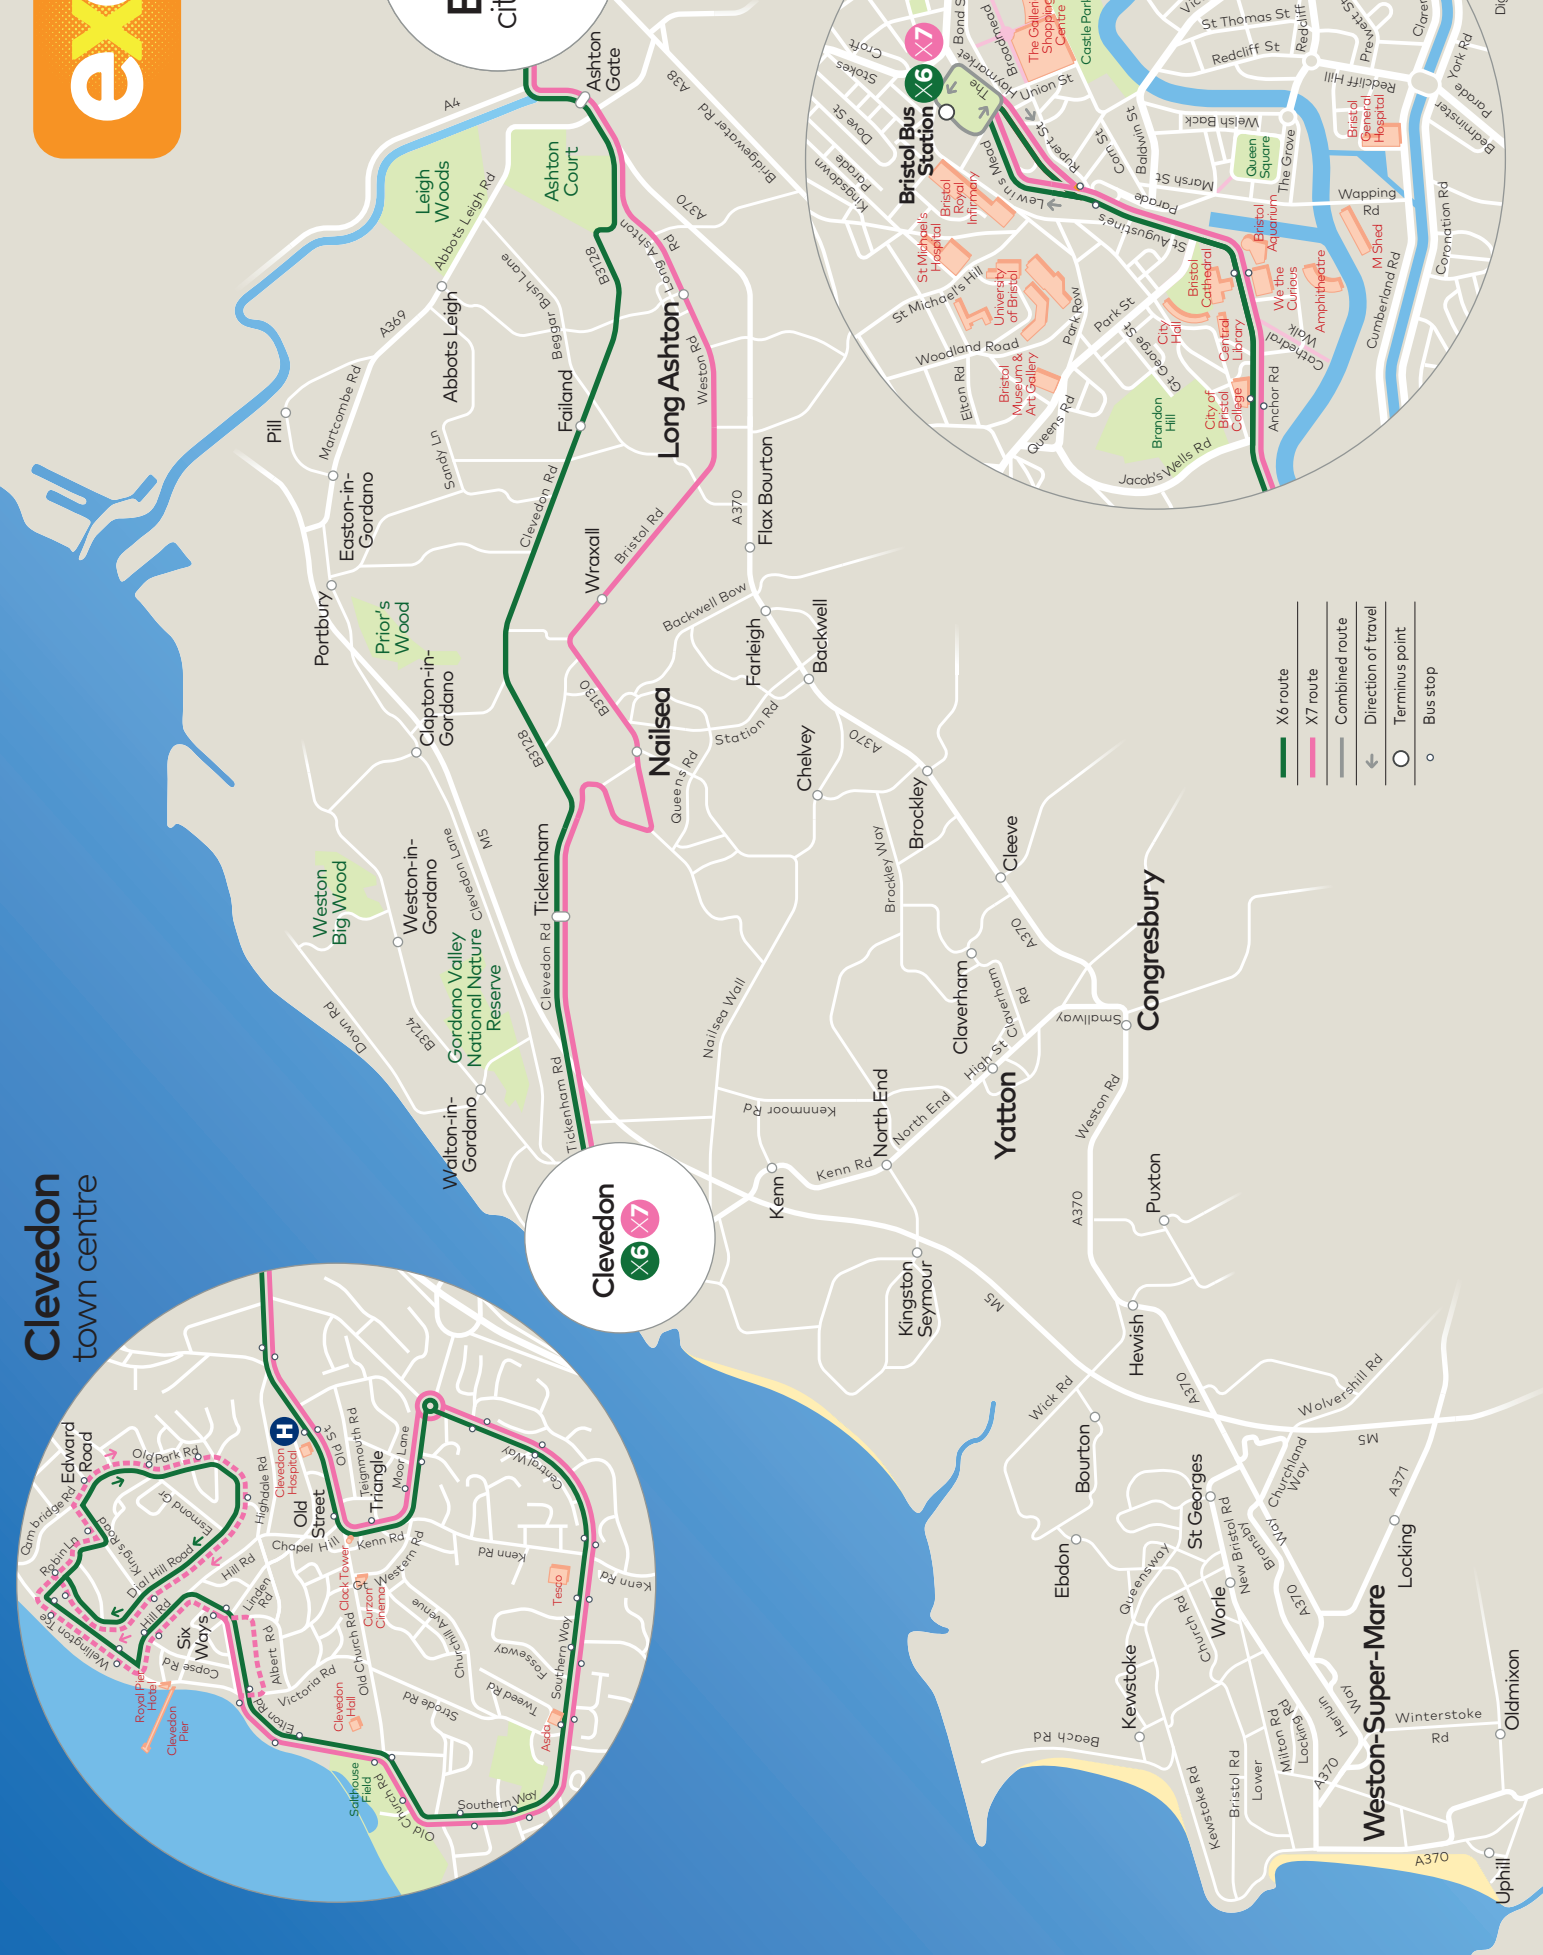

Saturday (except Public Holidays)

Service Number	X6	X7	X6	X7	X7	X6	X7	X6	X6	X7	X6	X7	X7	X6	X7	X6	X6	X7
Bristol, Bus Station	0810	0830	0910	0930	1030	1110	1130	1210	1310	1330	1410	1430	1530	1610	1635	1710	1810	1830
Long Ashton, The Angel Inn	—	0845	—	0945	1045	—	1145	—	—	1345	—	1445	1545	—	1650	—	—	1844
Wraxall, Battle Axes	—	0857	—	0957	1057	—	1157	—	—	1357	—	1457	1557	—	1702	—	—	1855
Nailsea, Stockway North	—	0903	—	1003	1103	—	1203	—	—	1403	—	1503	1603	—	1708	—	—	1900
Failand, Beggar Bush Lane	0829	—	0931	—	—	1131	—	1231	1331	—	1431	—	—	1631	—	1731	1828	—
Tickenham, Orchard Avenue	0841	0914	0943	1015	1115	1143	1215	1243	1343	1415	1443	1515	1615	1643	1720	1743	1840	1910
Clevedon, Triangle	0848	0921	0951	1023	1123	1151	1223	1251	1351	1423	1451	1523	1623	1651	1728	1751	1848	1916
Clevedon, Six Ways, Albert Road	—	0931	—	1034	1134	—	1234	—	—	1434	—	1534	1634	—	1738	—	—	1925
Clevedon, Alexandra Road	0859	—	1002	—	—	1202	—	1302	1402	—	1502	—	—	1702	—	1802	1859	—
Clevedon, Edward Road	0905	—	1008	—	—	1208	—	1308	1408	—	1508	—	—	1708	—	1808	1904	—
Dial Hill Road	—	—	—	—	—	—	—	—	—	—	—	—	—	—	—	—	—	1908

Sunday and Public Holidays (except Christmas Day, Boxing Day and New Years Day)

Service Number	X7	X7	X7	X7	X7	X7	X7
Bristol, Bus Station	1015	1115	1415	1515	1815	1915	2215
Long Ashton, The Angel Inn	1029	1129	1429	1529	1829	1929	2229
Wraxall, Battle Axes	1040	1143	1443	1543	1840	1940	2240
Nailsea, Stockway North	1045	1148	1448	1548	1845	1945	2245
Tickenham, Orchard Avenue	1056	1159	1459	1559	1855	1955	2255
Clevedon, Triangle	1103	1206	1506	1606	1901	2001	2301
Clevedon, Six Ways, Albert Road	—	—	—	—	1910	2010	2310
Clevedon, Edward Road	1119	1222	1522	1622	—	—	—

Clevedon town centre

Clevedon

Bristol city centre

Bristol city centre

- X6 route
- X7 route
- Combined route
- Direction of travel
- Terminus point
- Bus stop