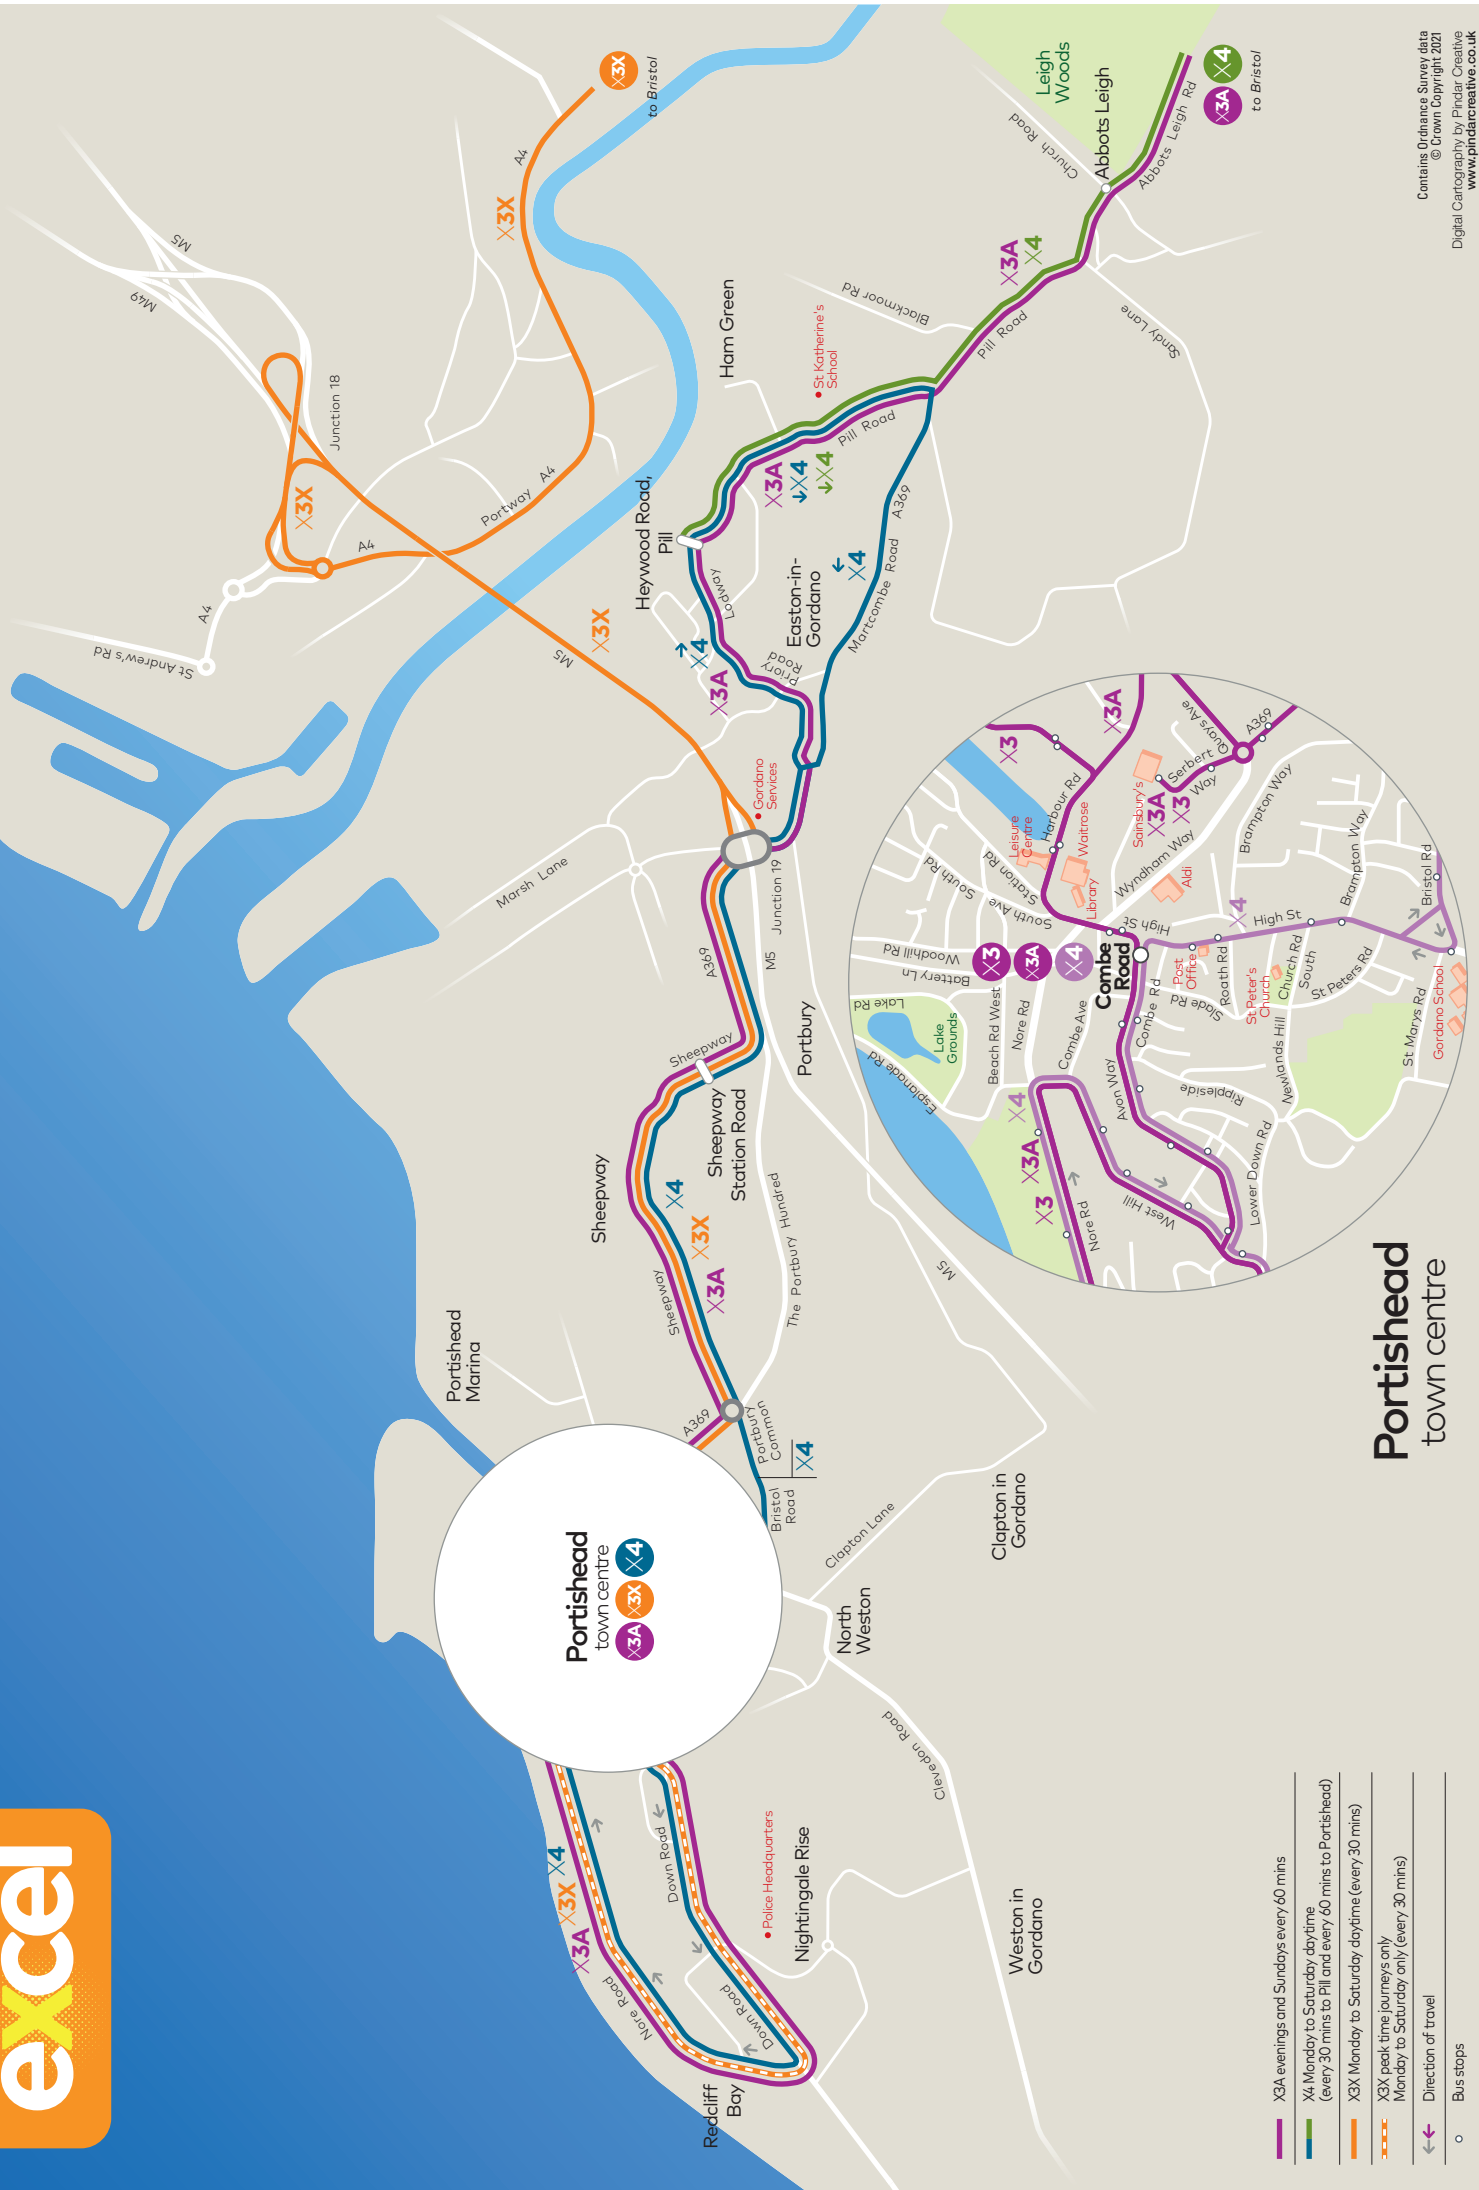

Service Number	X4	X3	X4	X4	X4	X4	X3	X4	X4	X3	X4	X3a	X3a	X3a	X3a	X3a	X3a	X3a
Bristol, Bus Station	1440	1445	1515	1540	1615	1640	1645	1715	1740	1745	1815	1850	1920	1950	2050	2150	2250	2350
Abbots Leigh, Sandy Lane	1501	1506	1536	1601	1636	1701	1706	1736	1801	1806	1833	1908	1938	2008	2107	2207	2307	0007
Pill, Heywood Road	1512	—	1541	1612	1641	1712	—	1741	1806	—	1838	1913	1943	2013	2111	2211	2311	0011
Sheepway, Station Road	—	1514	1550	—	1650	—	1714	1750	1815	1814	1846	1921	1951	2021	2119	2219	2319	0019
Portishead, Sainsbury's	—	1521	—	—	—	—	1721	—	—	1821	—	1927	1957	2027	2126	2226	2326	0026
Portishead, Combe Road	—	1535	1602	—	1702	—	1735	1802	1827	1835	1855	1938	2008	2038	2131	2231	2331	0031

Sunday and Public Holidays (except Christmas Day, Boxing Day and New Years Day)

Service Number	X3a	X4	X3	X4	X3	X4	X4	X3	X4	X4	X3	X4	X3	X4	X4	X3a	X3a	X3a
Bristol, Bus Station	0845	1015	1045	1115	1145	1215	1315	1345	1415	1515	1545	1615	1645	1715	1815	1850	1950	2050
Abbots Leigh, Sandy Lane	0902	1035	1105	1135	1205	1235	1335	1405	1435	1535	1605	1635	1703	1733	1833	1907	2007	2107
Pill, Heywood Road	0906	1040	—	1140	—	1240	1340	—	1440	1540	—	1640	—	1738	1838	1911	2011	2111
Sheepway, Station Road	0914	1049	1113	1149	1213	1249	1349	1413	1449	1549	1613	1649	1711	1747	1847	1919	2019	2119
Portishead, Sainsbury's	0921	—	1120	—	1220	—	—	1420	—	—	1620	—	1718	—	—	1926	2026	2126
Portishead, Combe Road	0930	1059	1130	1159	1230	1259	1359	1430	1459	1559	1630	1659	1727	1756	1856	1931	2031	2131

Service Number	X3a
Bristol, Bus Station	2250
Abbots Leigh, Sandy Lane	2307
Pill, Heywood Road	2311
Sheepway, Station Road	2319
Portishead, Sainsbury's	2326
Portishead, Combe Road	2331

Portishead town centre
 X3A X3X X4

- X3A evenings and Sundays every 60 mins
- X4 Monday to Saturday daytime (every 30 mins to Pill and every 60 mins to Portishead)
- X3X Monday to Saturday daytime (every 30 mins)
- - - X3X peak time journeys only Monday to Saturday only (every 30 mins)
- ← Direction of travel
- o Bus stops