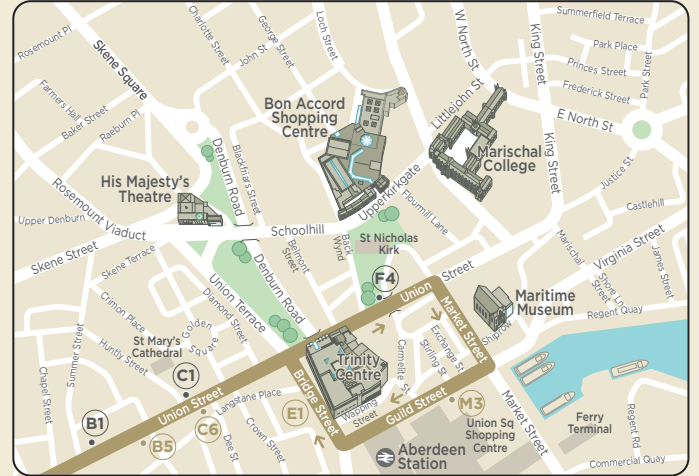

Route Map X27

Where to find your bus in ABERDEEN CITY CENTRE

First Aberdeen

Route of services X27	
Limited stops	
Certain journeys	
Bus stops served towards Dyce station	
Bus stops served towards Guild Street	
Terminus Point	