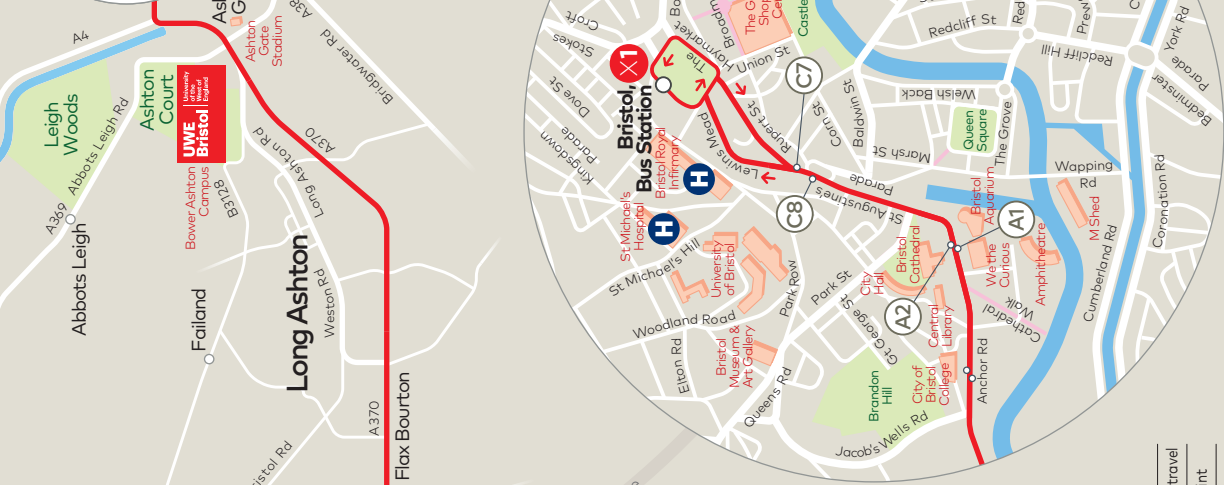

Bristol city centre

Bristol city centre

- X1 route
- ← Direction of travel
- Terminus point
- Bus stop