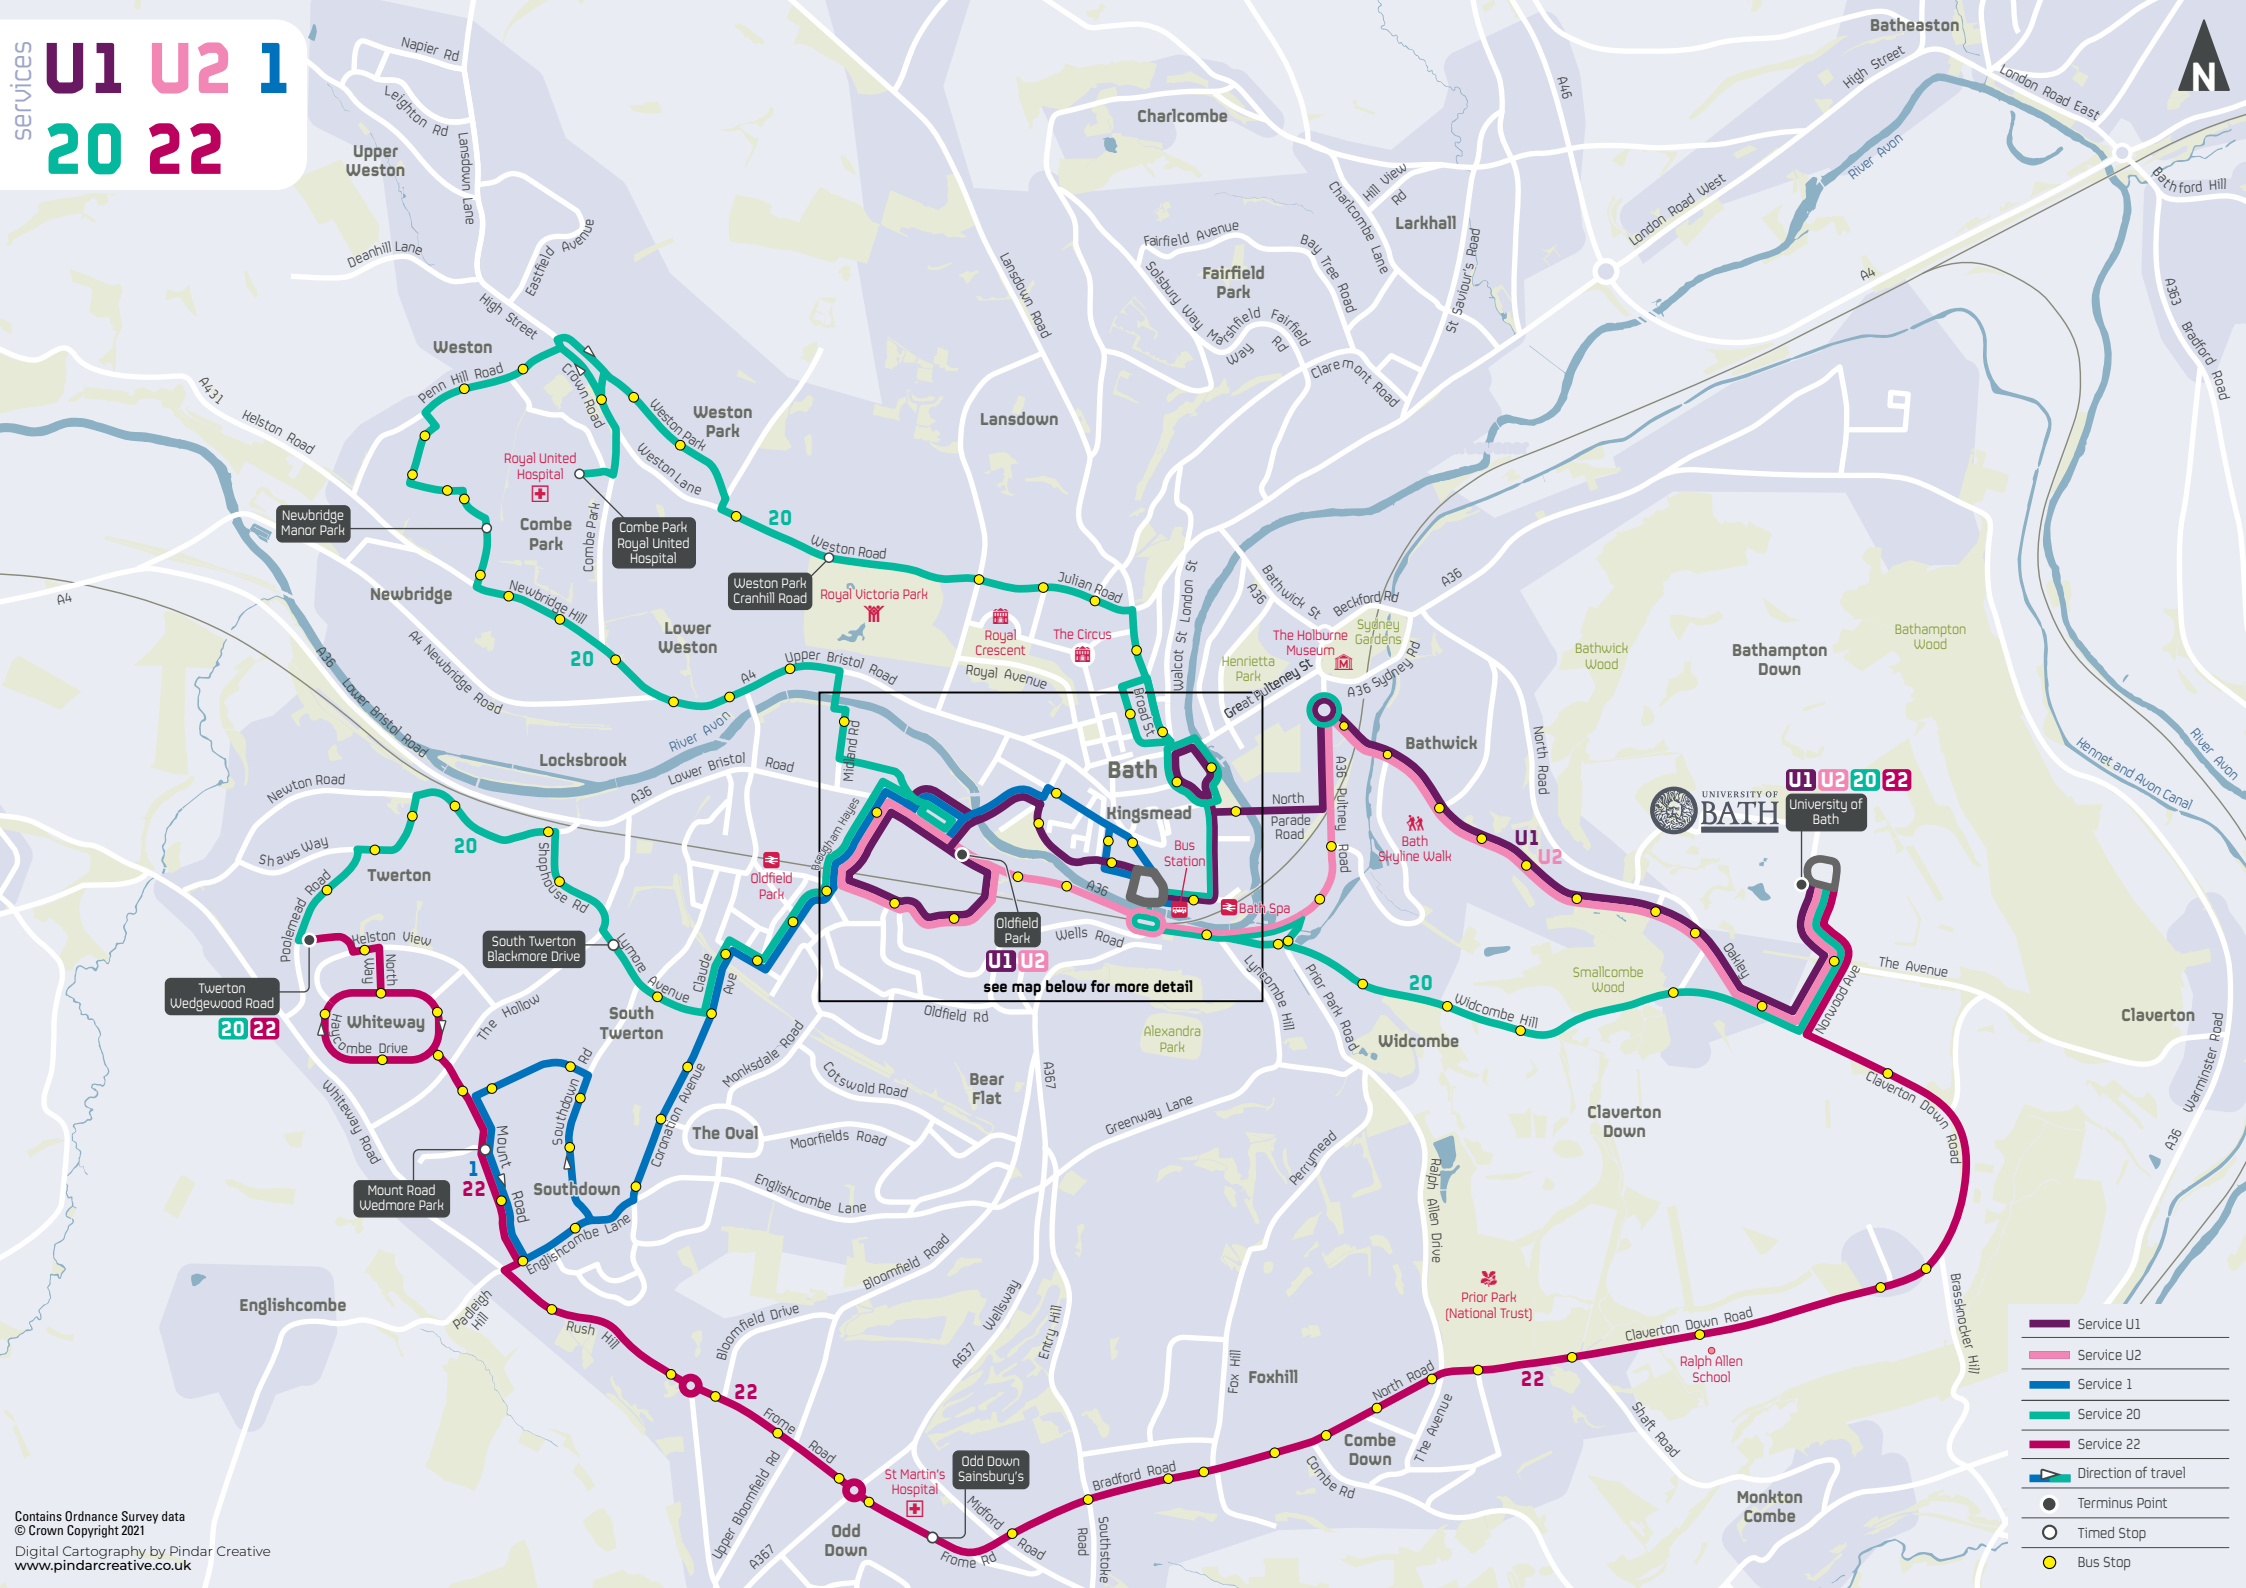

services **U1 U2 1**
20 22

see map below for more detail

- Service U1
- Service U2
- Service 1
- Service 20
- Service 22
- Direction of travel
- Terminus Point
- Timed Stop
- Bus Stop

services **U1 U2 1 20**
Oldfield Park and Bath City Centre