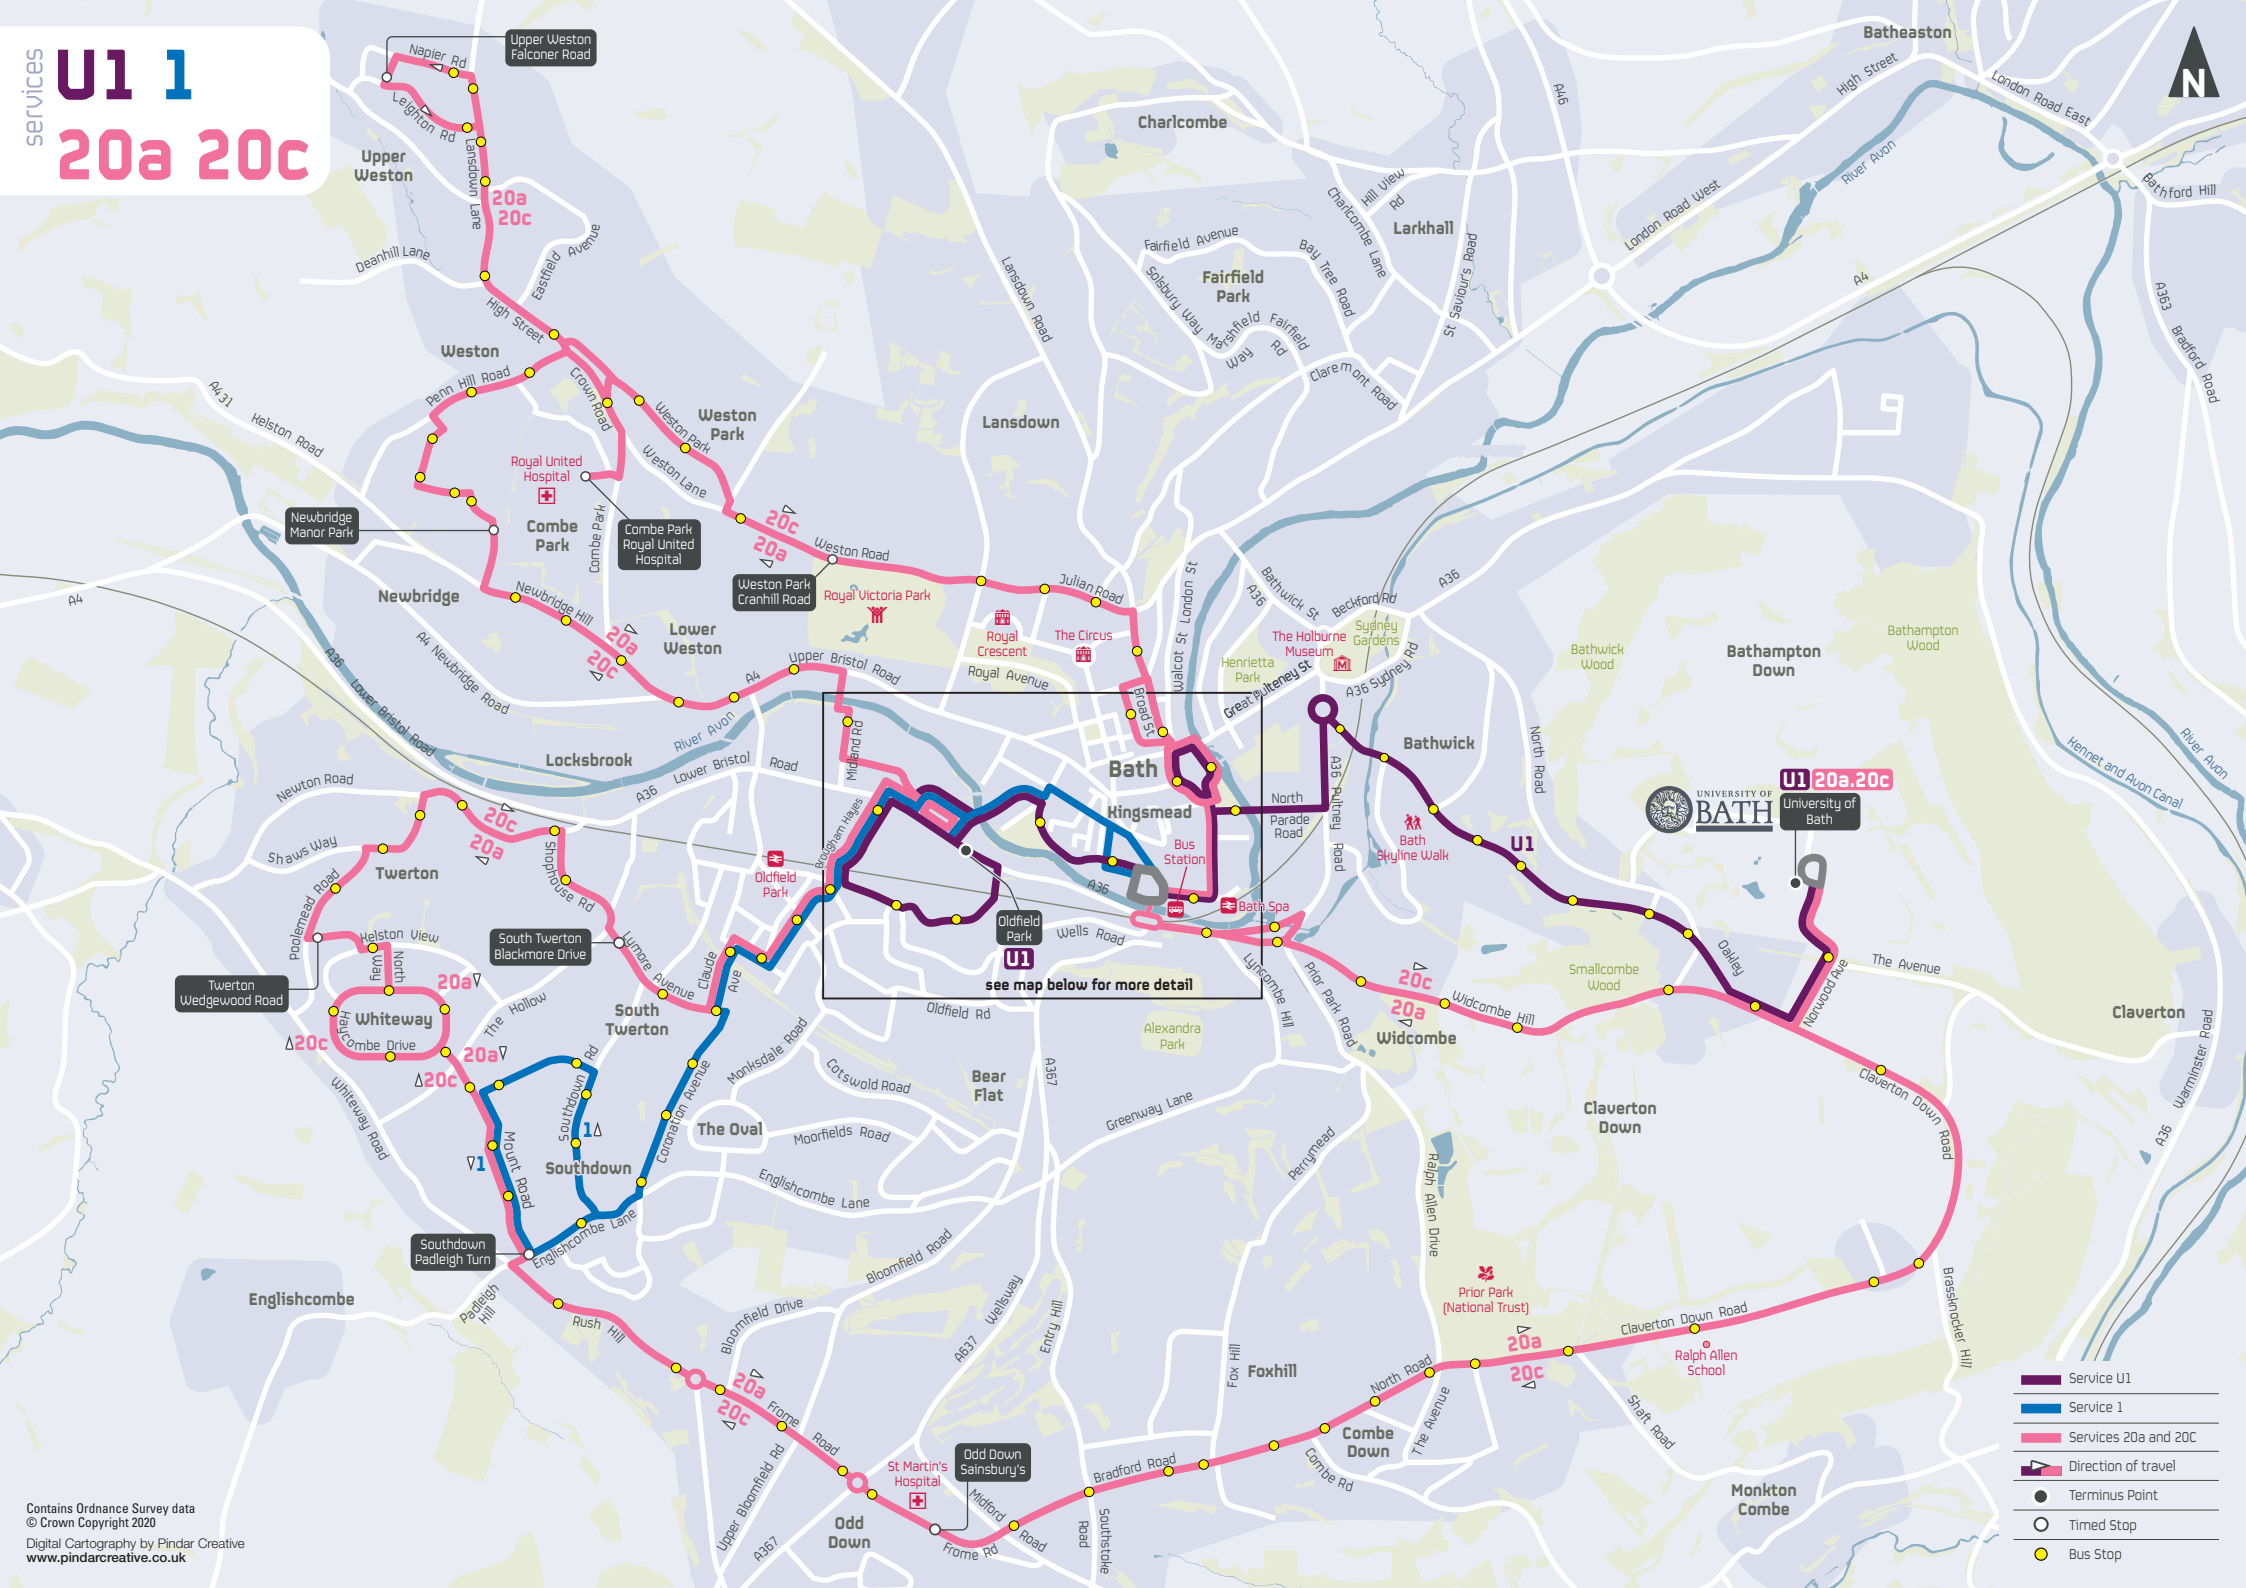

services **U1 1**
20a 20c

see map below for more detail

- Service U1
- Service 1
- Services 20a and 20c
- Direction of travel
- Terminus Point
- Timed Stop
- Bus Stop

services **U1 1 20a 20c**
Oldfield Park and Bath City Centre

- Service U1
- Service 1
- Services 20a and 20c
- Bus Stop