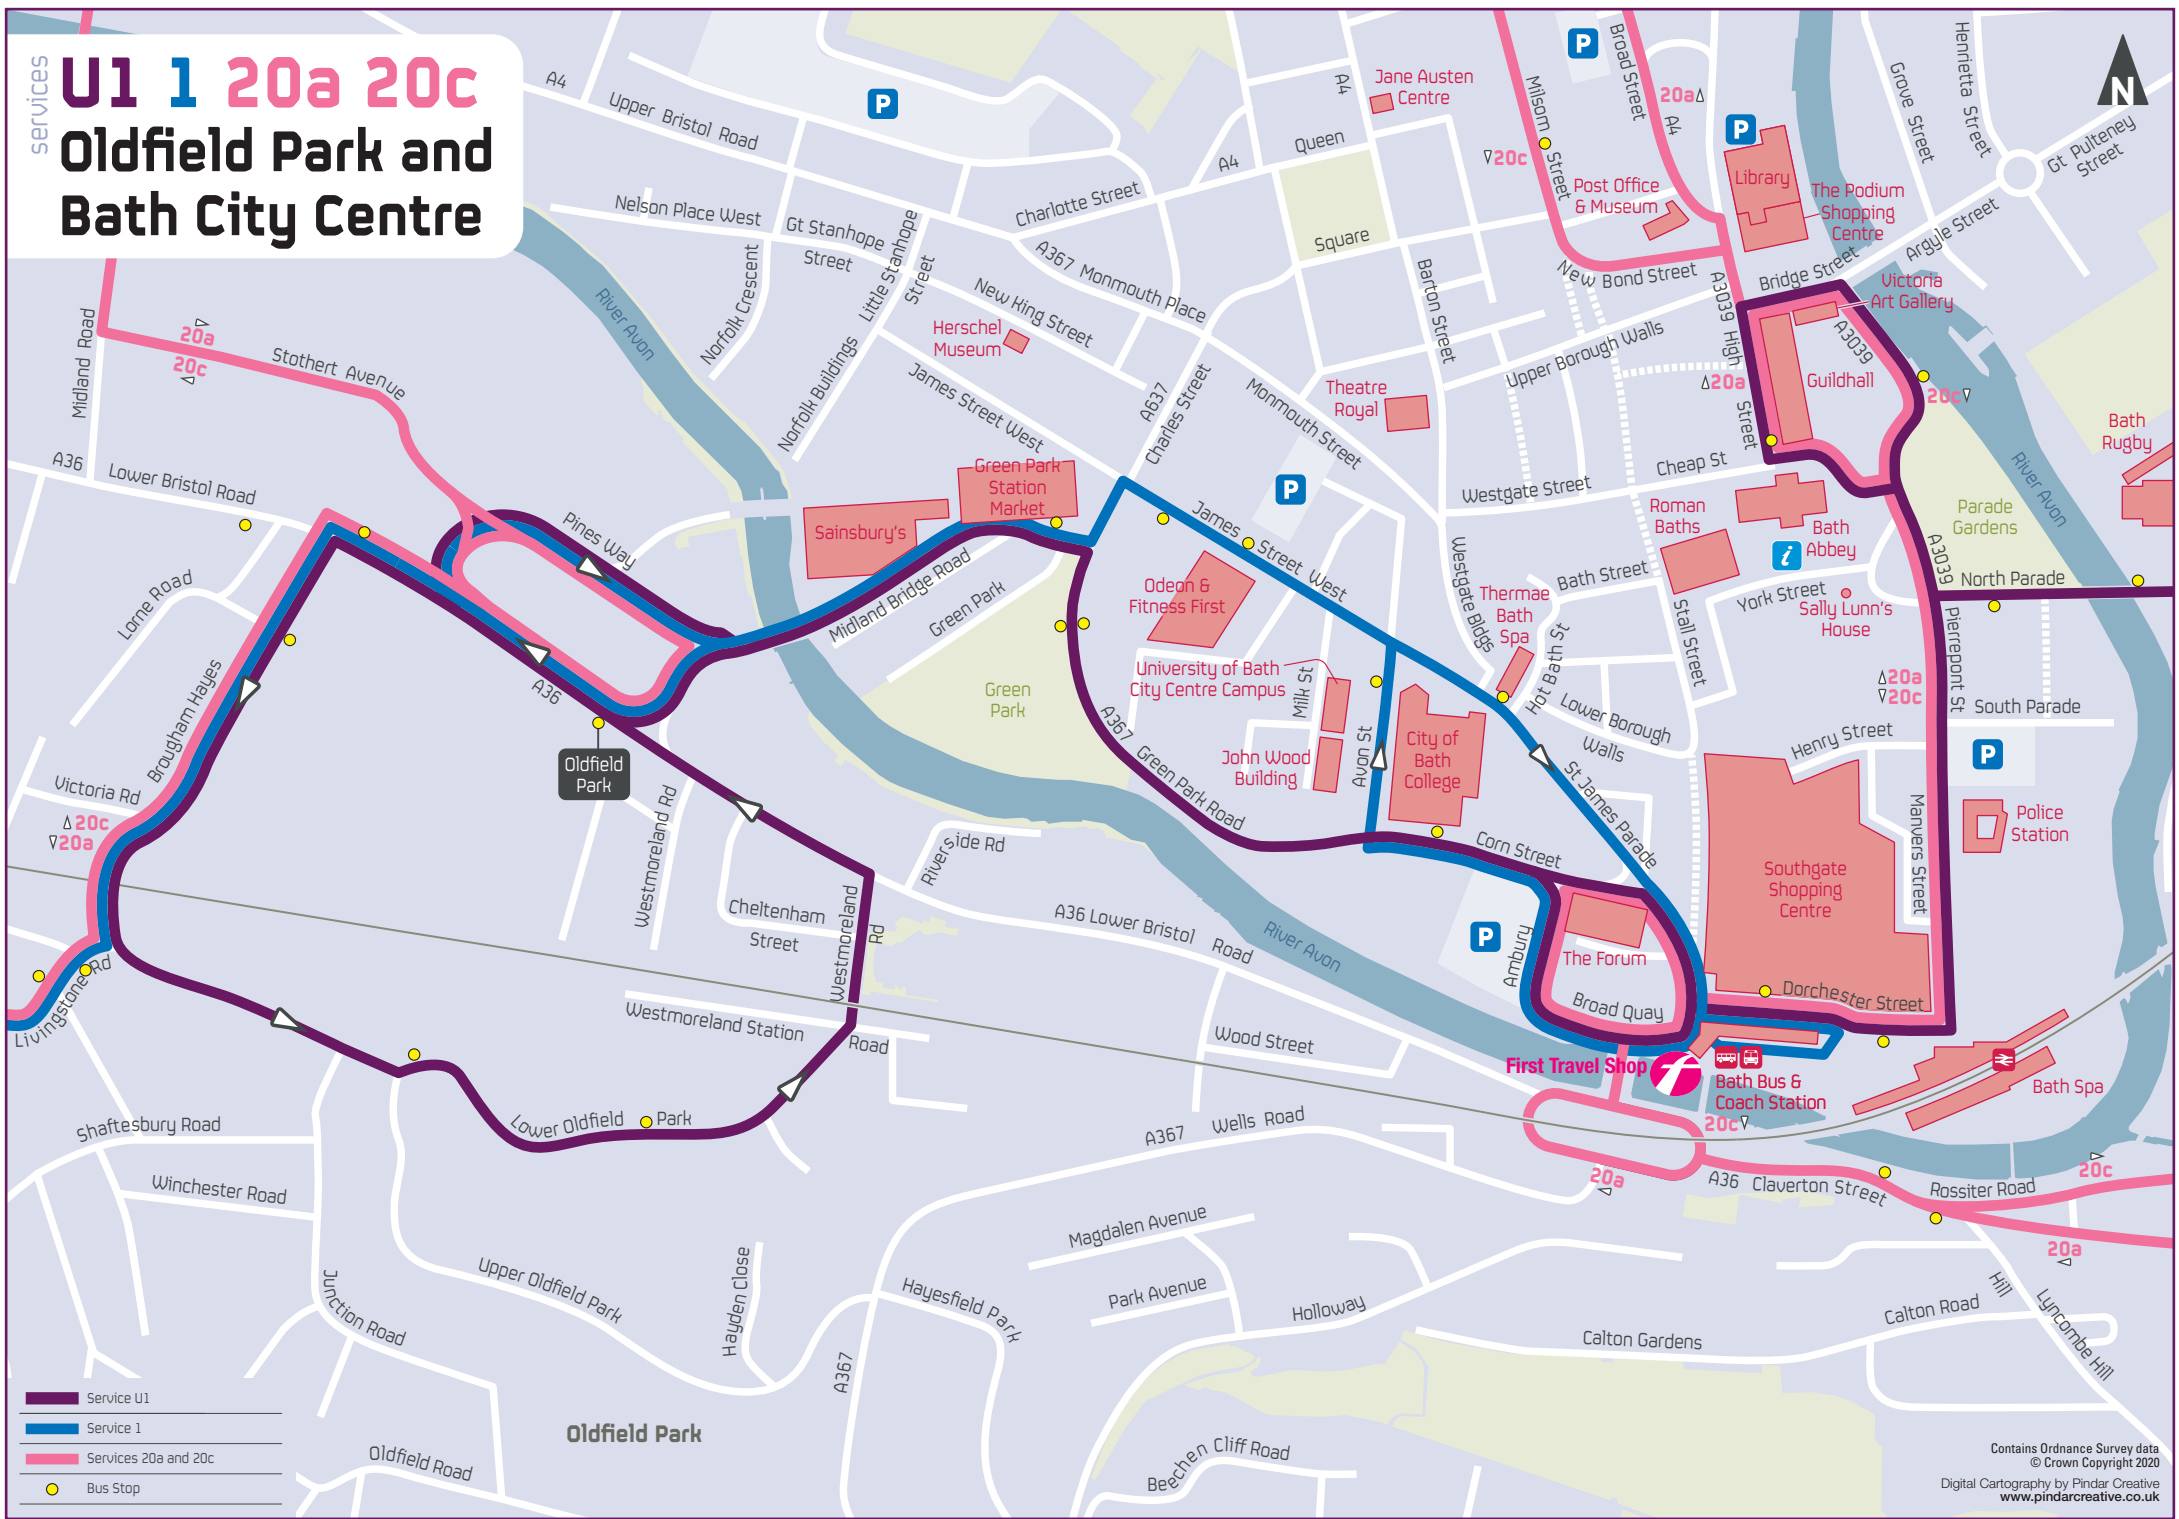

services **U1 1**
20a 20c

see map below for more detail

- Service U1
- Service 1
- Services 20a and 20c
- Direction of travel
- Terminus Point
- Timed Stop
- Bus Stop

services **U1 1 20a 20c**
Oldfield Park and Bath City Centre

- Service U1
- Service 1
- Services 20a and 20c
- Bus Stop