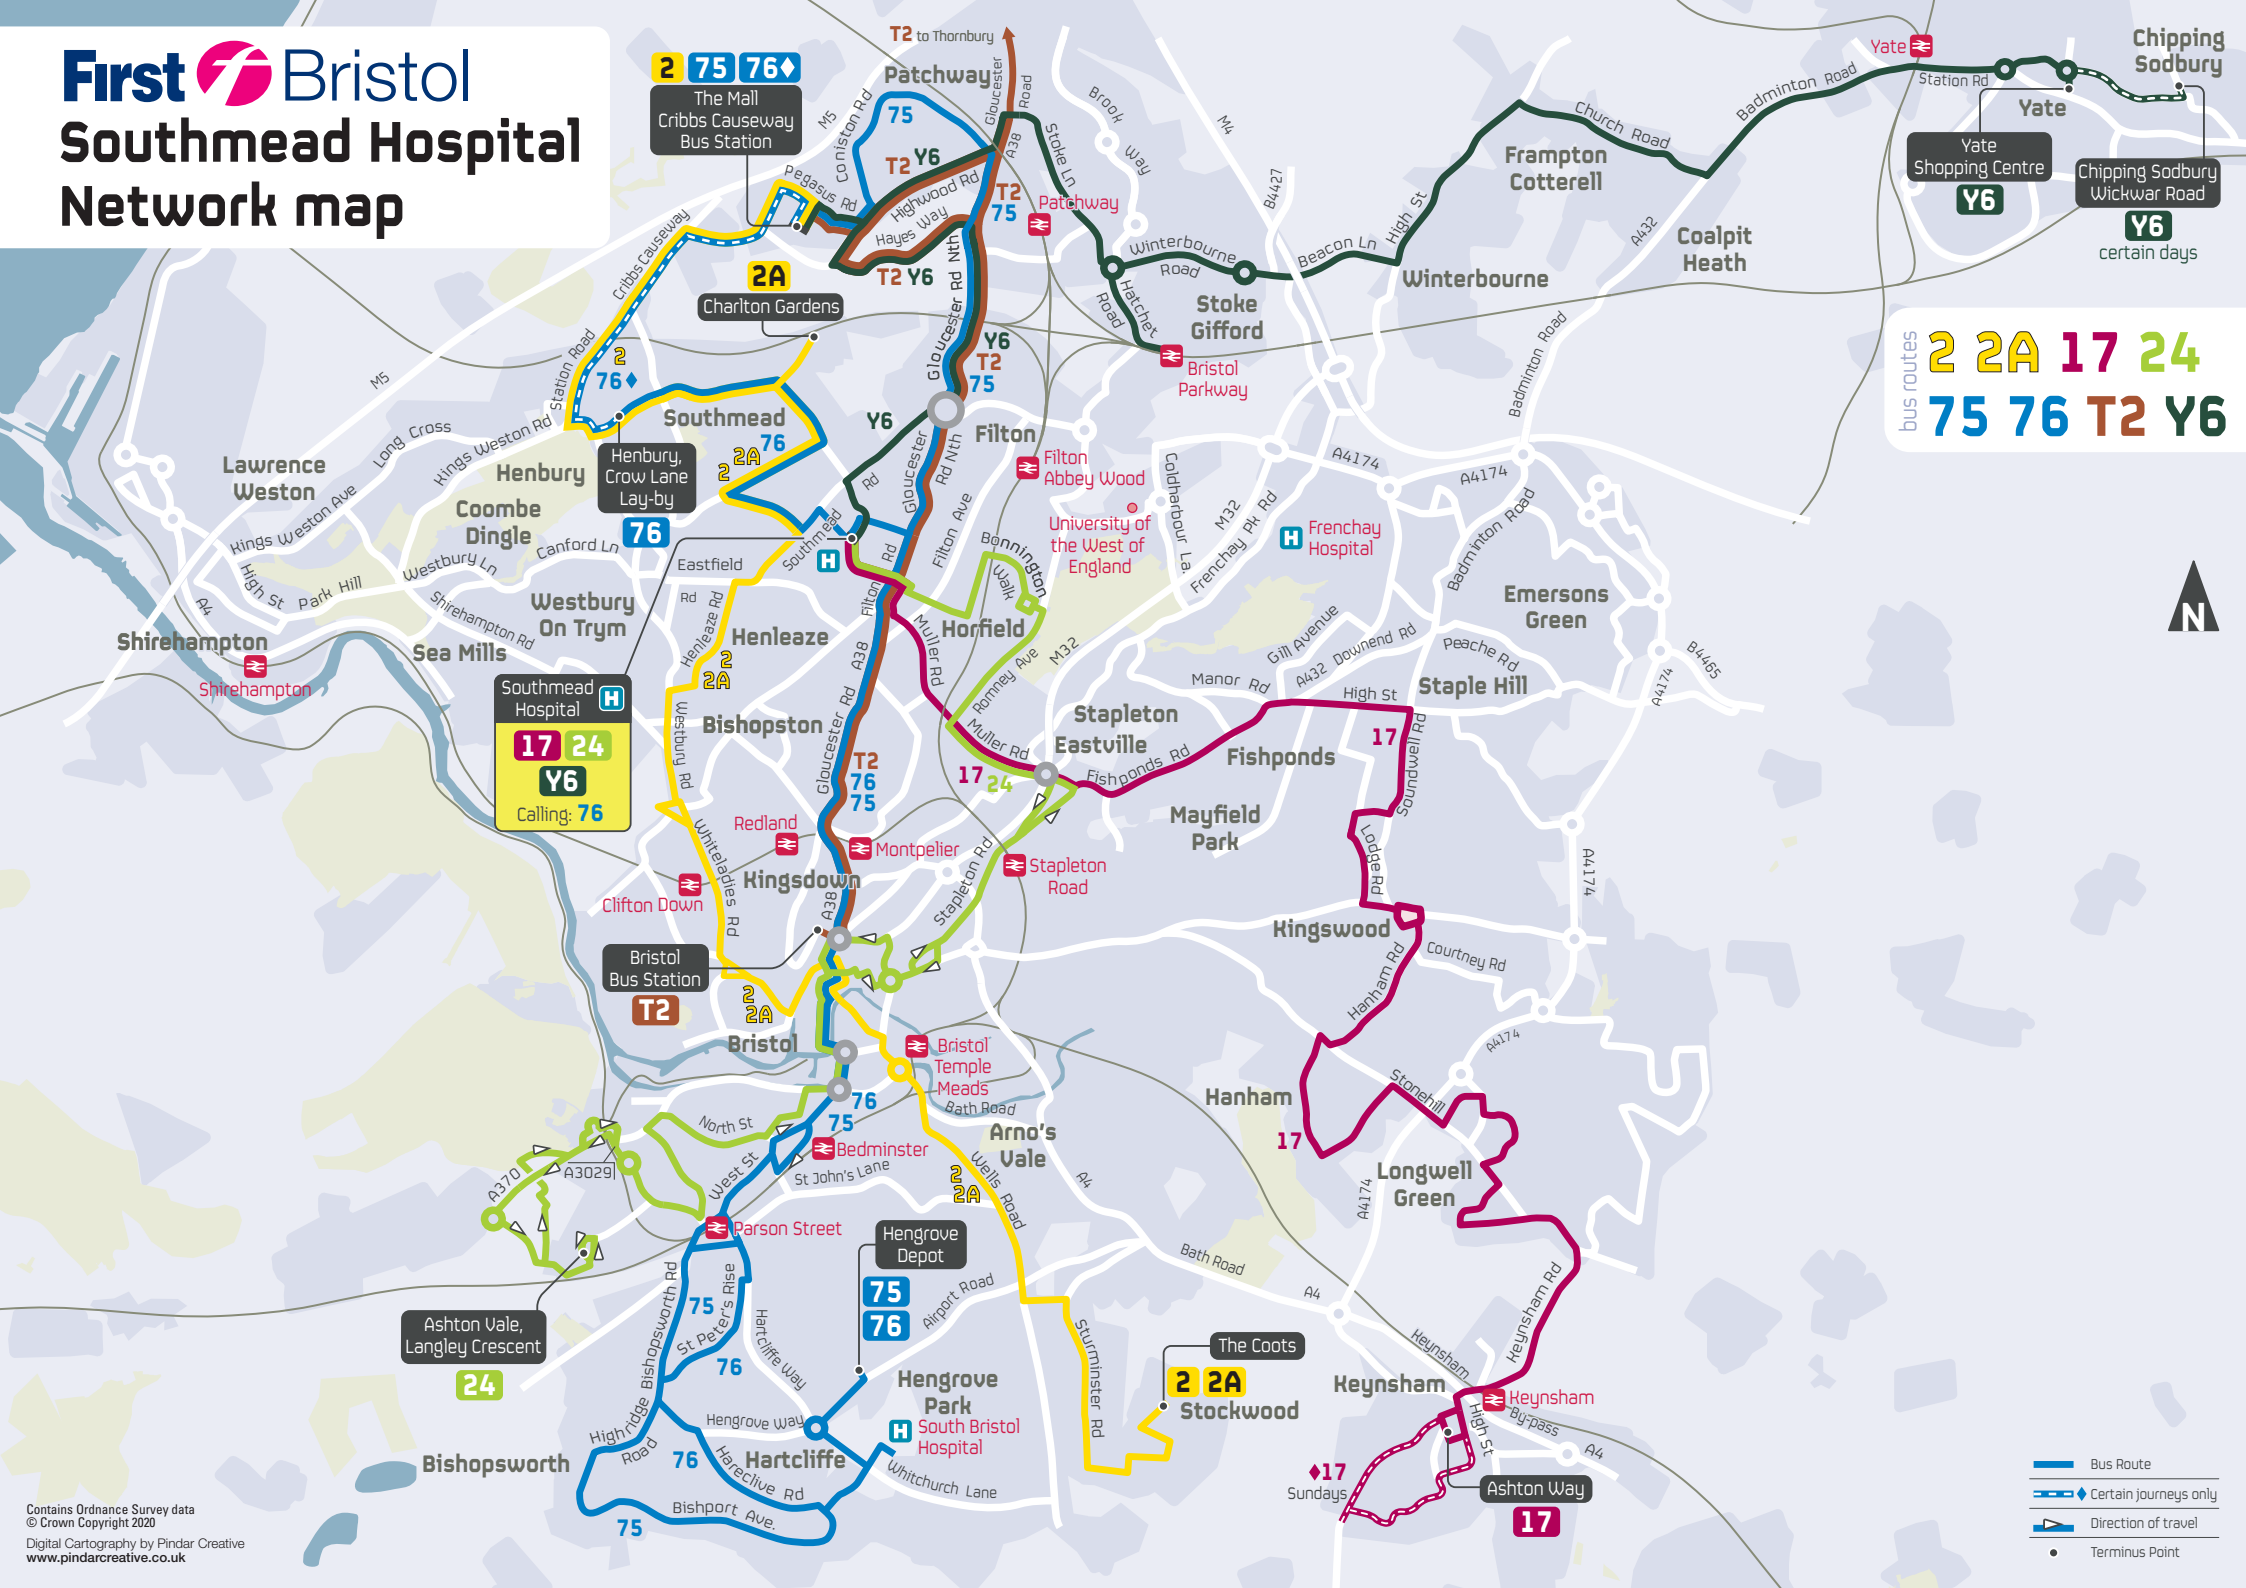

First Bristol Southmead Hospital Network map

2 75 76
The Mall
Cribbs Causeway
Bus Station

2A
Charlton Gardens

17 24
Y6
Calling: 76
Southmead Hospital

T2
Bristol Bus Station

75 76
Hengrove Depot

2 2A
The Coots
Stockwood

bus routes
2 2A 17 24
75 76 T2 Y6

- Bus Route
- Certain journeys only
- Direction of travel
- Terminus Point