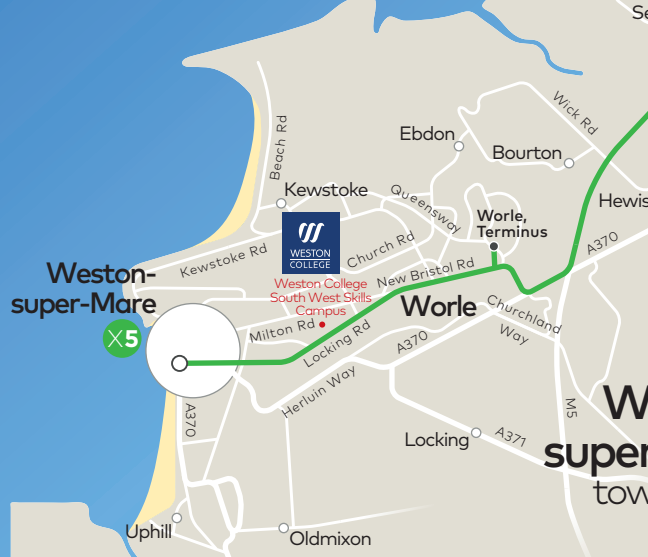

Clevedon town centre

- Bus route
- Direction of travel
- Terminus point
- Timed stop
- Bus stop

Portishead

Bristol

Nailsea

Long Ashton

Clevedon

Bristol Bus Station

Bristol city centre

Weston-super-Mare

Weston-super-Mare town centre

Locking Road Car Park