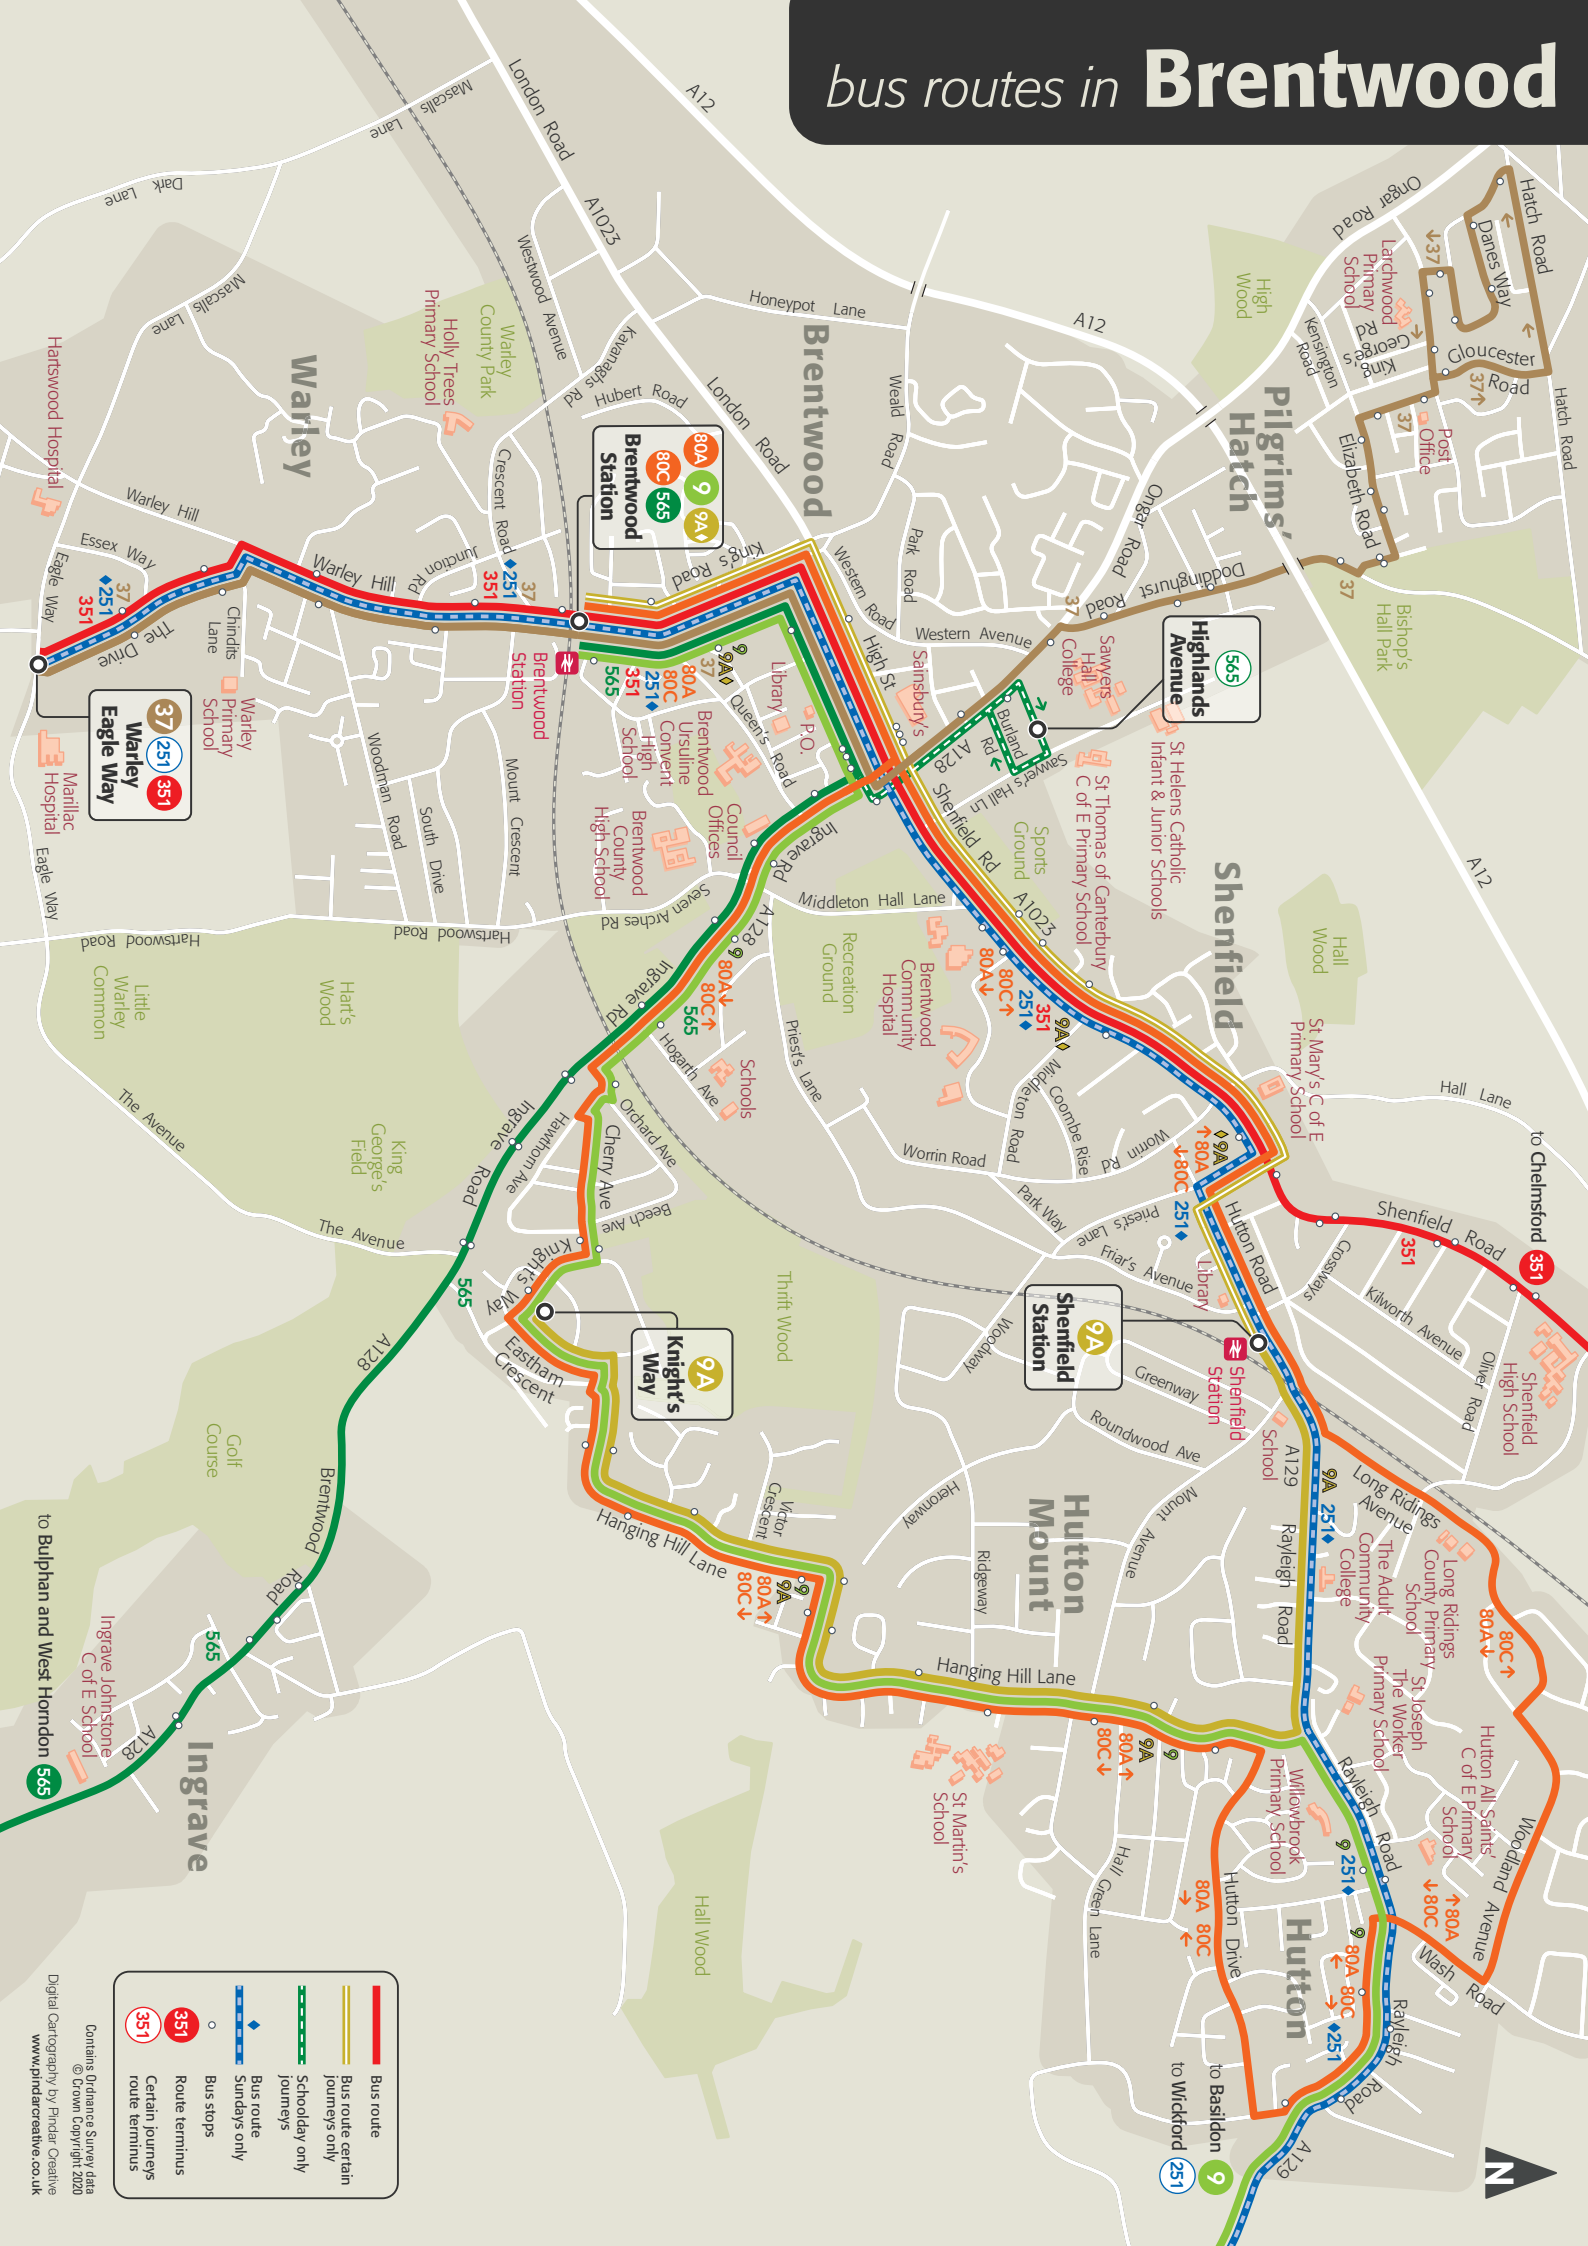

bus routes in Brentwood

Brentwood Station

- 80A
- 80C
- 9
- 9A
- 565

Highlands Avenue

- 565

Knights Way

- 9A

Shenfield Station

- 9A

Legend

- Red line: Bus route
- Yellow line: Bus route certain journeys only
- Green line: School day only
- Blue line: Bus route Sundays only
- Circle with dot: Bus stops
- Circle with horizontal line: Route terminus
- Circle with vertical line: Certain journeys route terminus

351 351
251 251
37 37

Ordnance Survey data
© Crown Copyright 2020
Digital Cartography by Pindar Creative
www.pindarcreative.co.uk