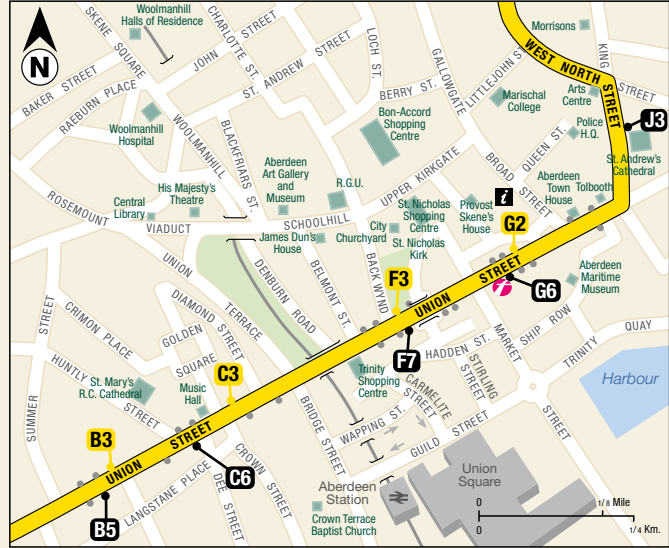

Where to find your bus in ABERDEEN CITY CENTRE

- Route of service 23
- Terminus point
- Bus stops served to Heathryfold
- Bus stops served to Sheddocksley
- Other bus stops
- Railway line and station
- First information kiosk