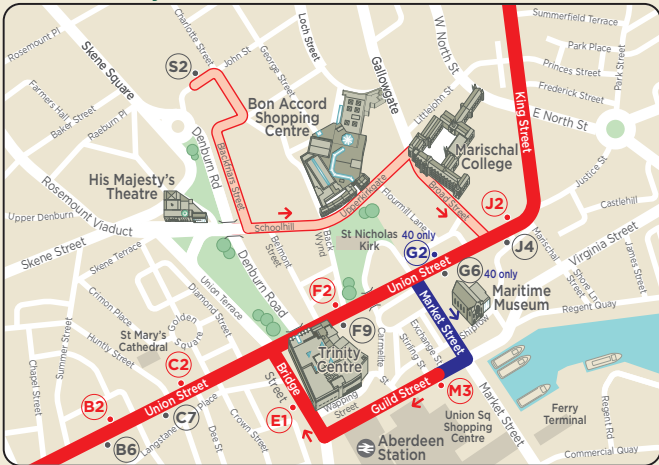

Route Map

Where to find your bus in ABERDEEN CITY CENTRE

Route of service 1, X1, 1B, 2, 40	
RGU term time only	
Sunday only	
Terminus point	
Bus stops served to Danestone, Ashwood or Dubford	
Bus stops served to Auchinyell, RGU or Garthdee	
Railway station	