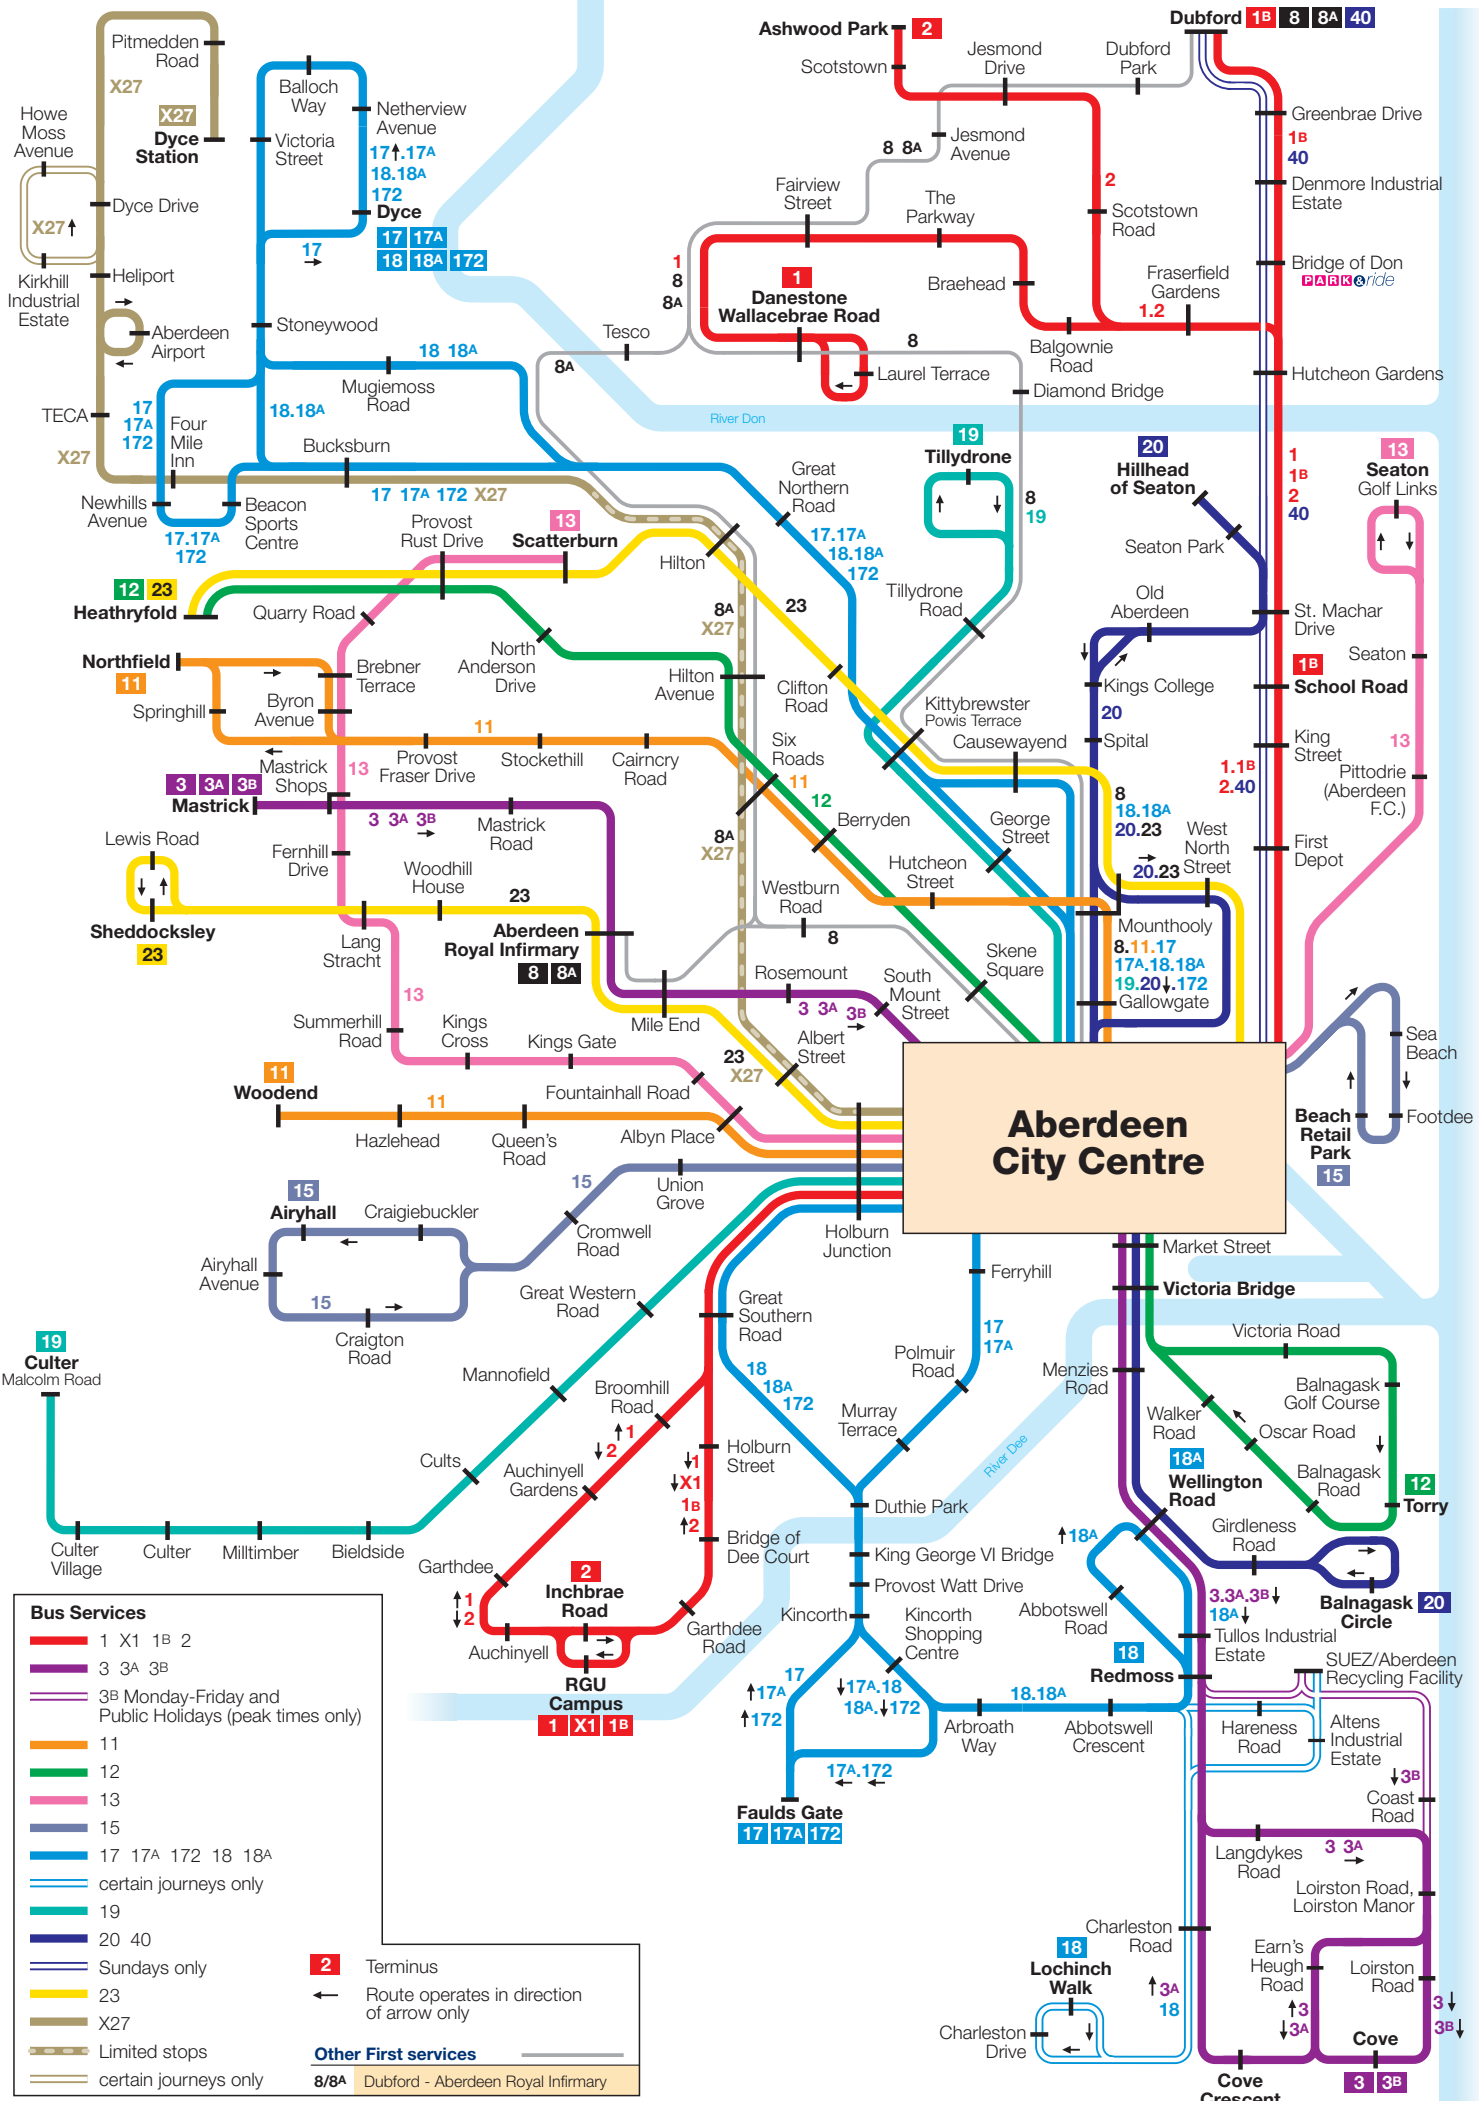

Bus Services

- 1 X1 1B 2
- 3 3A 3B
- 3B Monday-Friday and Public Holidays (peak times only)
- 11
- 12
- 13
- 15
- 17 17A 172 18 18A
- certain journeys only
- 19
- 20 40
- Sundays only
- 23
- X27
- Limited stops
- certain journeys only

Other First services

- 8/8A Dubford - Aberdeen Royal Infirmary

Terminus

- 2

Route operates in direction of arrow only