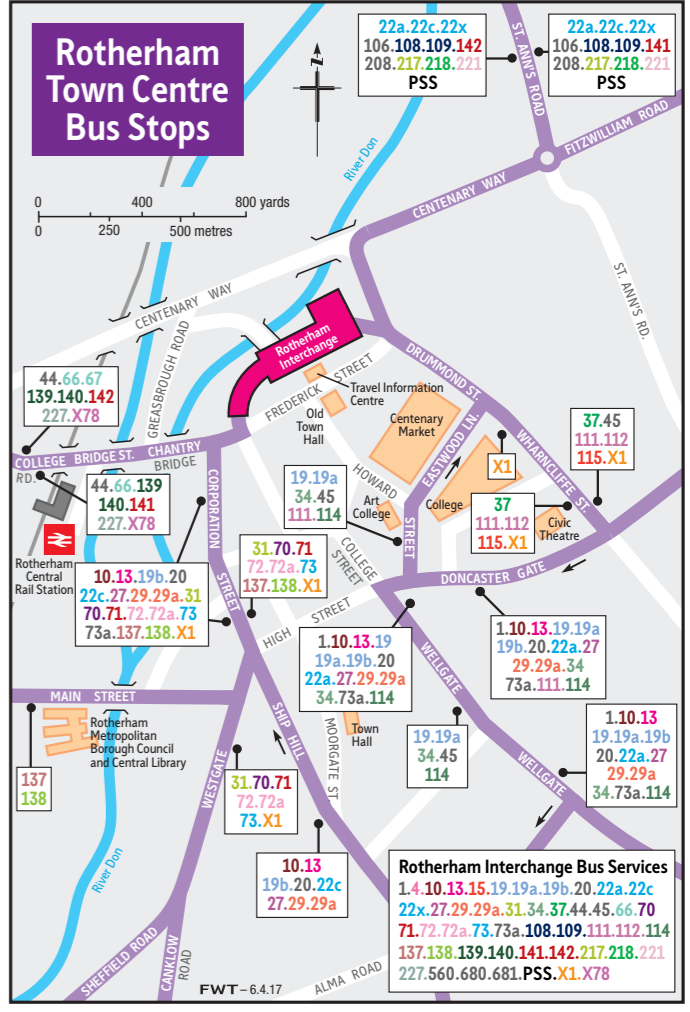

Infrequent services (up to a 2-hour service)
 1.20.26.26a.44.73a.106.208.216.X3.X7.X55

Note: buses not directly serving the Rotherham area are omitted from this map

- 87 X5 Certain journeys
- 10 22a Road with multiple services
- 14 Route Terminus

Bus runs in direction of arrow
 Railway Line & Station
 Bus Interchange
 Rotherham District

Produced by FWT 13.4.17 www.fwt.co.uk

INDEX TO PLACES SERVED

A Adwick upon Dearne.....C1	M Maltby.....D3
Aston.....C4	Manvers.....B1
Aughton.....B4	Mexborough.....C2
	Moorgate.....B3
B Beighton.....B5	N North Anston.....C5
Bolton upon Dearne.....B1	O Old Denaby.....C2
Braithwell.....D3	P Parkgate.....B3
Brampton.....B1	R Rawmarsh.....B2
Brinsworth.....B3	Rotherham Town Centre.....A3
C Catcliffe.....B4	S South Anston.....C5
Conisbrough.....C2	Stainton.....D3
D Darfield.....B1	Sunnyside.....C3
Denaby Main.....C1	Swallownest.....B4
Dinnington.....C4	Swinton.....B2
E East Herringthorpe.....B3	T Thorpe Common.....A2
F Firbeck.....D4	Thorpe Hesley.....A2
Flanderwell.....C3	Thorpe Salvin.....D5
G Gildingwell.....D4	Thrybergh.....C2
Goldthorpe.....B1	Thurcroft.....C4
Greasbrough.....B2	Todwick.....C4
H Hackenthorpe.....B5	Treeton.....B4
Handsforth.....A4	U Ulley.....C4
Harley.....A2	W Wales.....B5
Harthill.....C5	Wath upon Dearne.....B1
Hellaby.....C3	Westfield.....B5
Herringthorpe.....B3	Whiston.....B3
Holbrook.....B5	Wickersley.....C3
Hoyland.....A1	Wingfield.....A2
K Killammarsh.....B5	Wombwell.....A1
Kilnhurst.....B2	Woodhouse.....B4
Kimberworth.....A3	Woodsetts.....D5
Kiveton Park.....C5	
L Laughton en le Morthen.....D4	
Letwell.....D4	