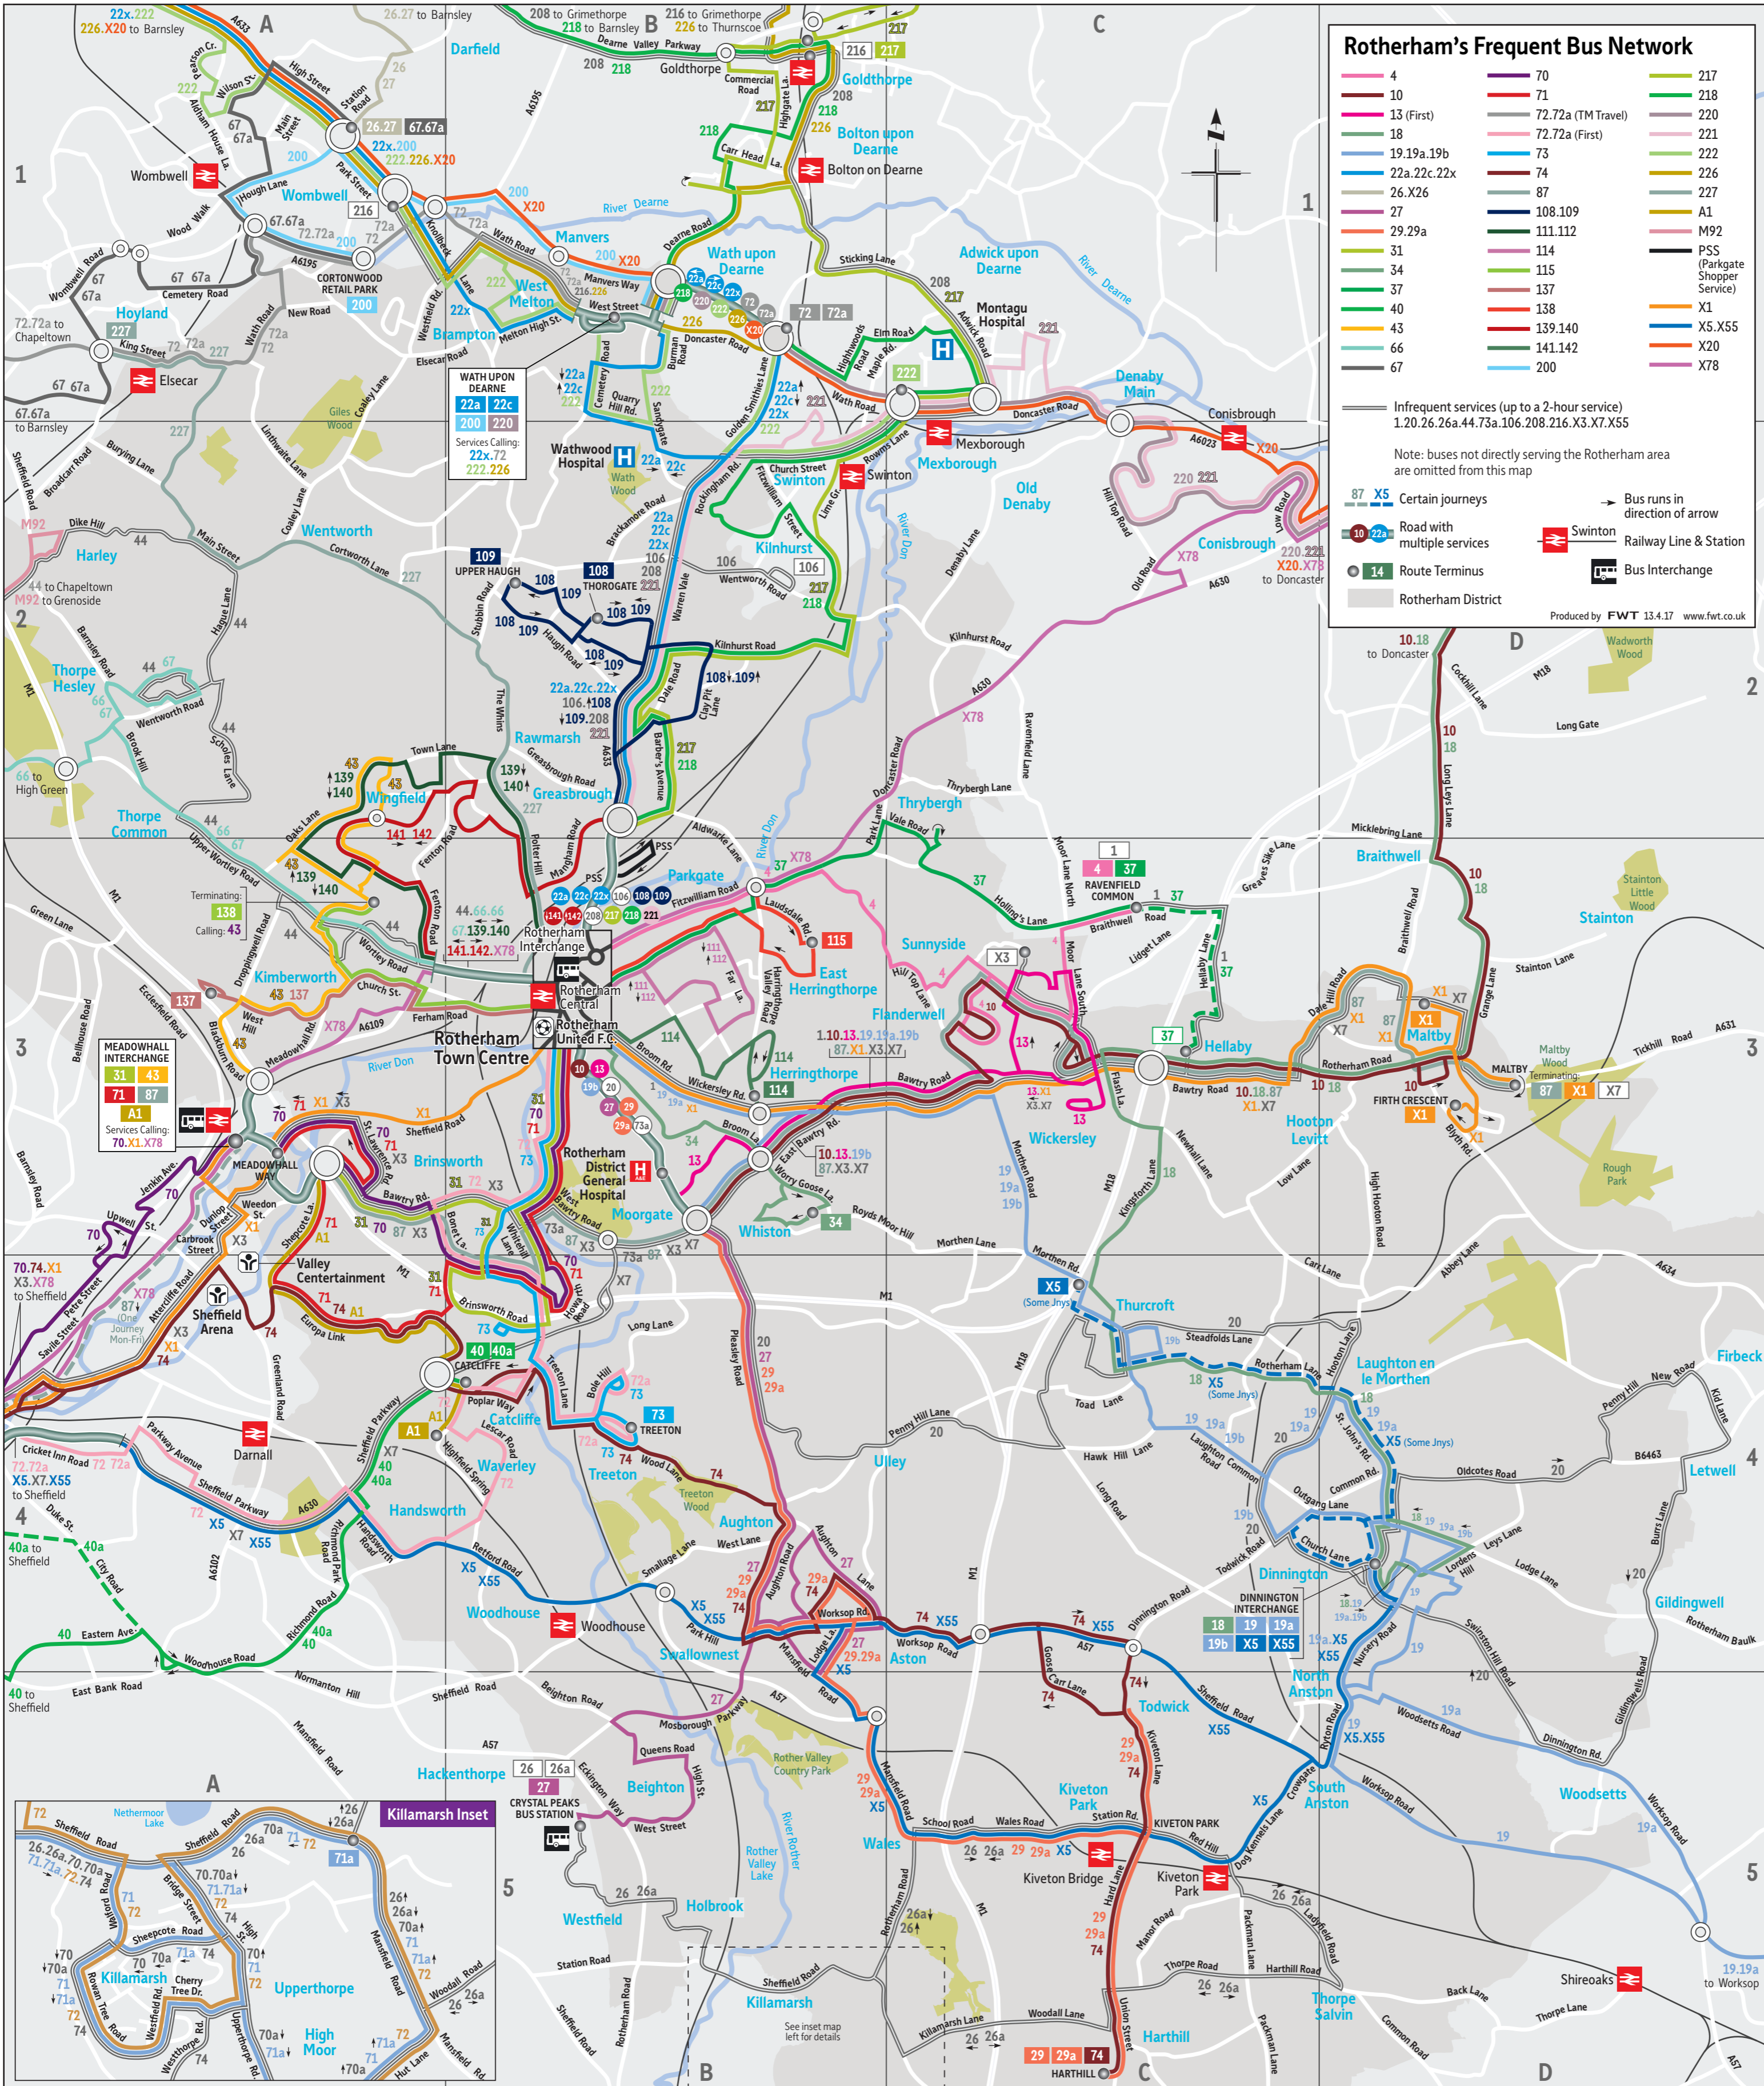

Rotherham's Frequent Bus Network

4	70	217
10	71	218
13 (First)	72.72a (TM Travel)	220
18	72.72a (First)	221
19.19a.19b	73	222
22a.22c.22x	74	226
26.X26	87	227
27	108.109	A1
29.29a	111.112	M92
31	114	PSS
34	115	X1
37	137	X5.X55
40	138	X20
43	139.140	X78
66	141.142	
67	210.212	

Infrequent services (up to a 2-hour service)
1.20.26.26a.44.73a.106.208.216.X3.X7.X55

Note: buses not directly serving the Rotherham area are omitted from this map

- 87 X5 Certain journeys
- 10 22a Road with multiple services
- 14 Route Terminus

Bus runs in direction of arrow
Railway Line & Station
Bus Interchange
Rotherham District

Produced by FWT 13.4.17 www.fwt.co.uk