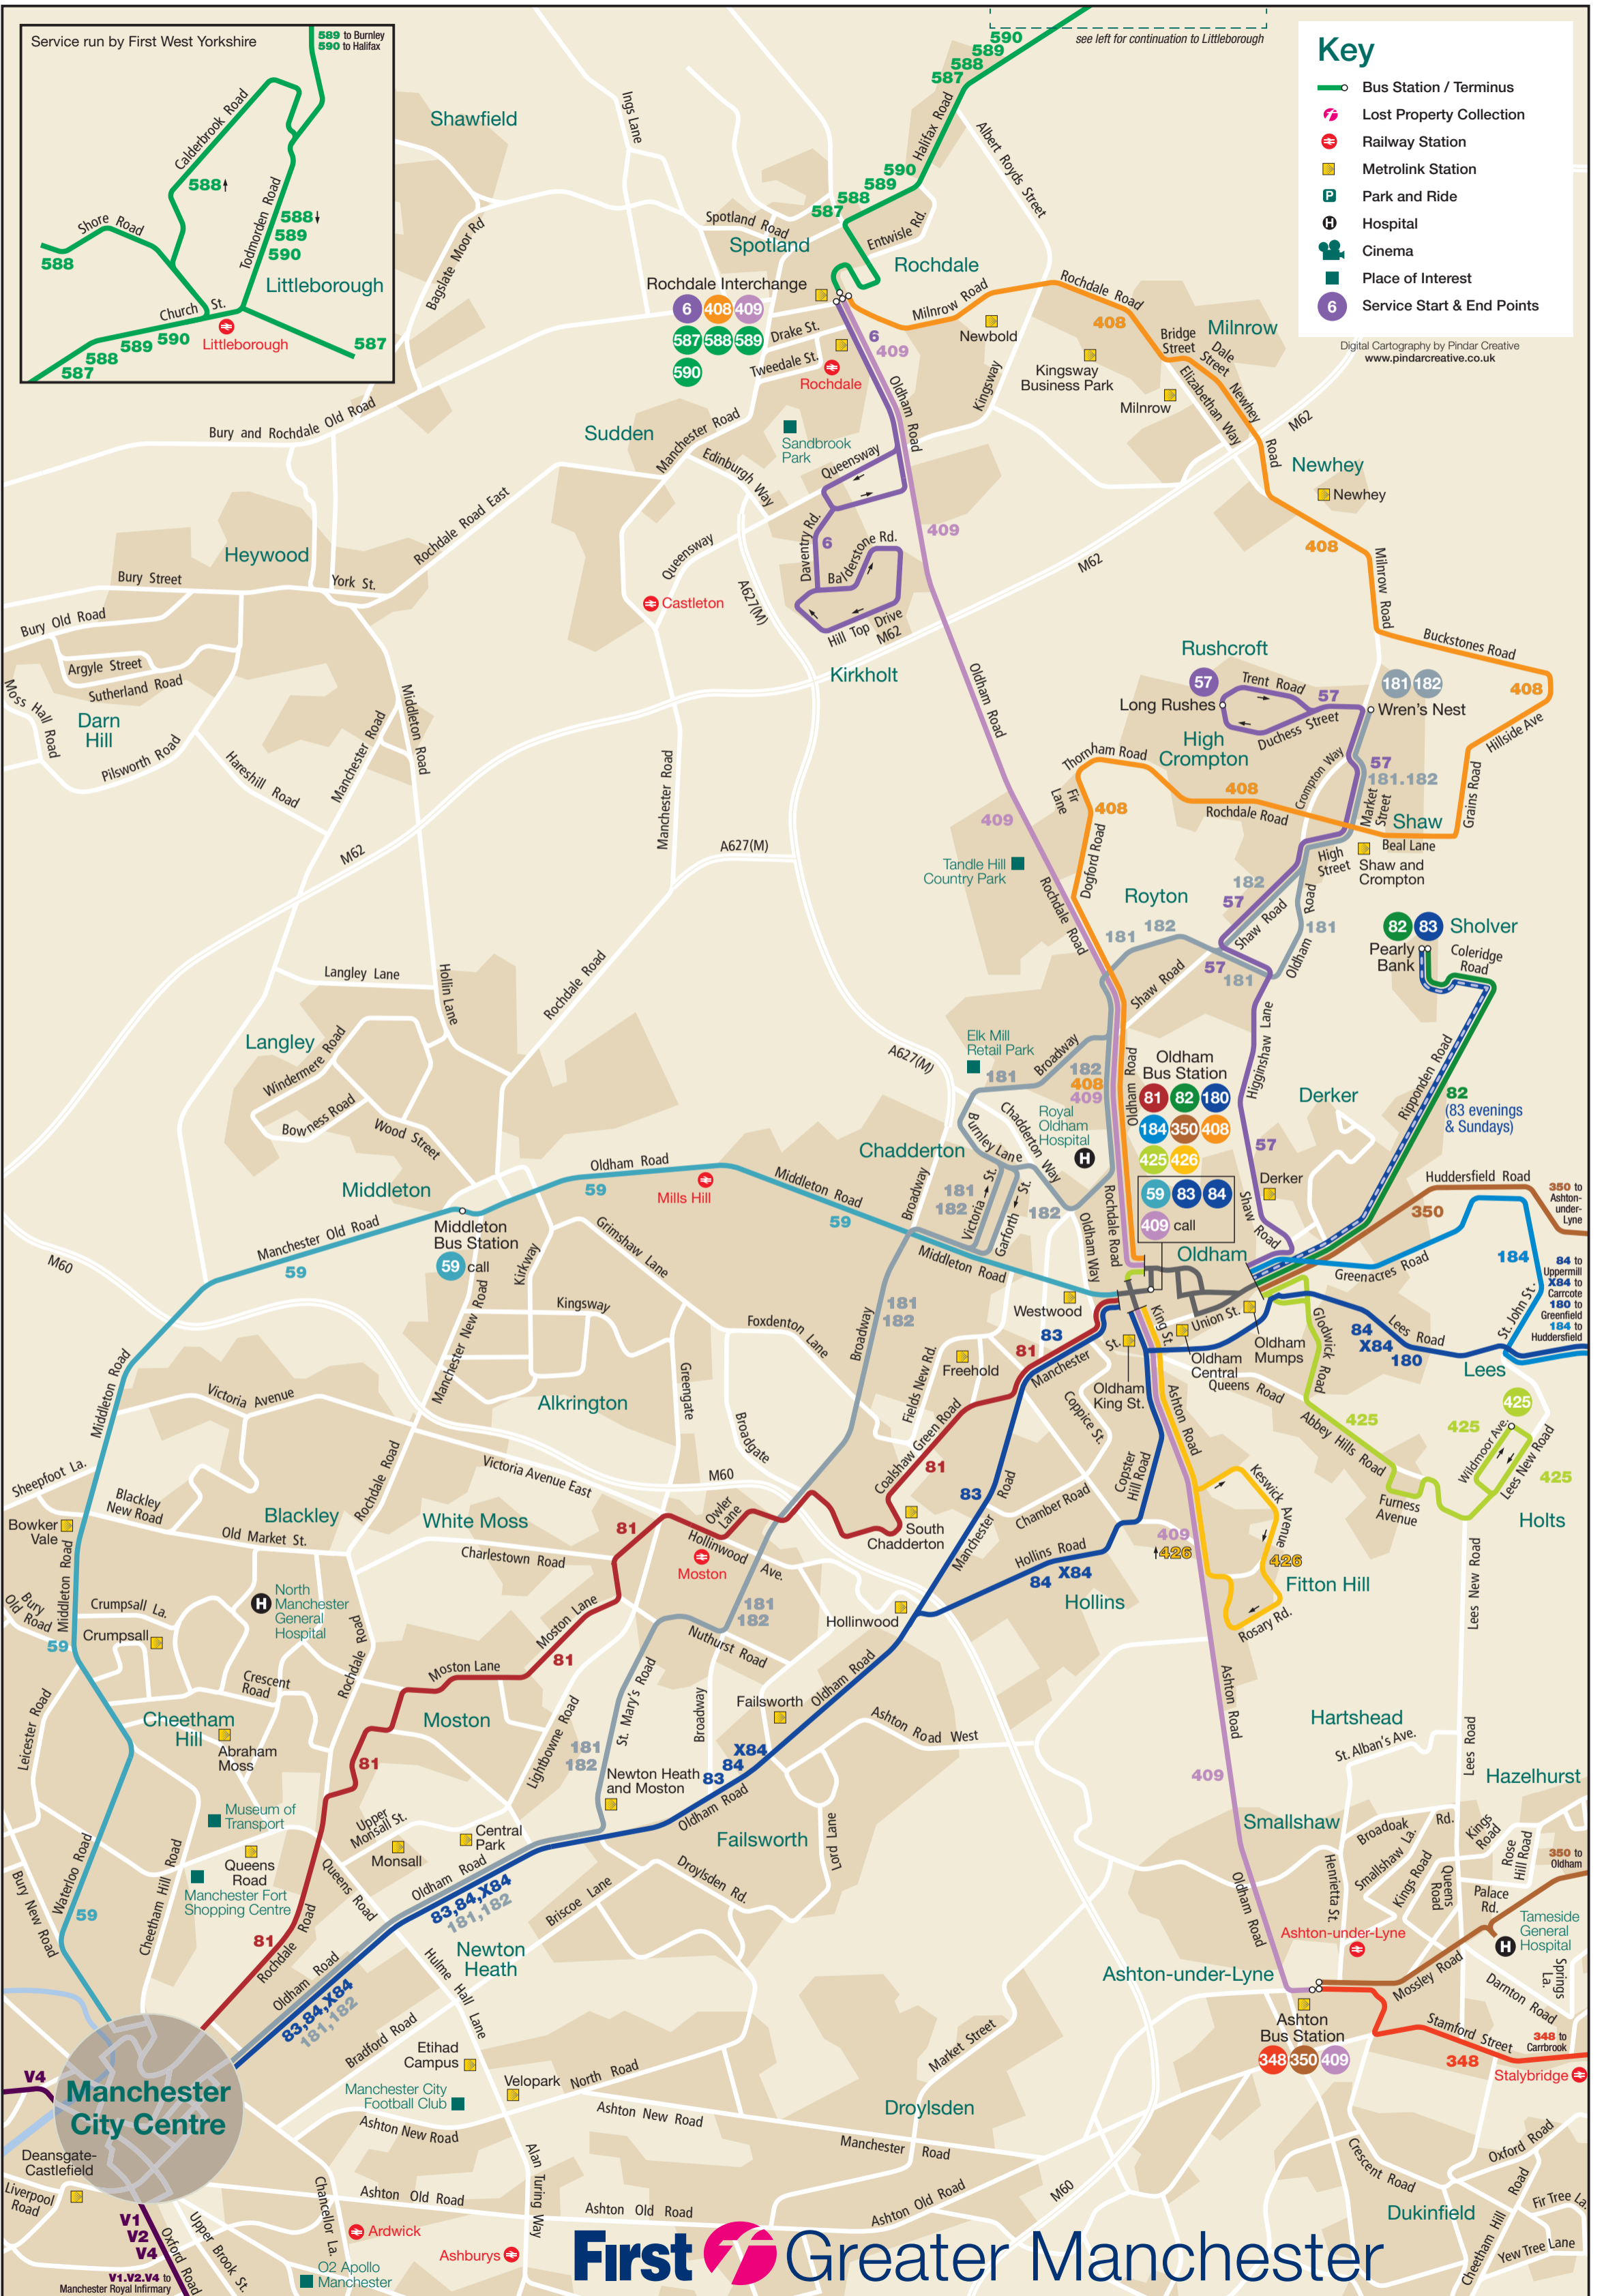

### Key

- Bus Station / Terminus
- Lost Property Collection
- Railway Station
- Metrolink Station
- Park and Ride
- Hospital
- Cinema
- Place of Interest
- Service Start & End Points

Digital Cartography by Pindar Creative  
[www.pindarcreative.co.uk](http://www.pindarcreative.co.uk)

**Manchester City Centre**  
 V1, V2, V4  
 V1, V2, V4 to Manchester Royal Infirmary