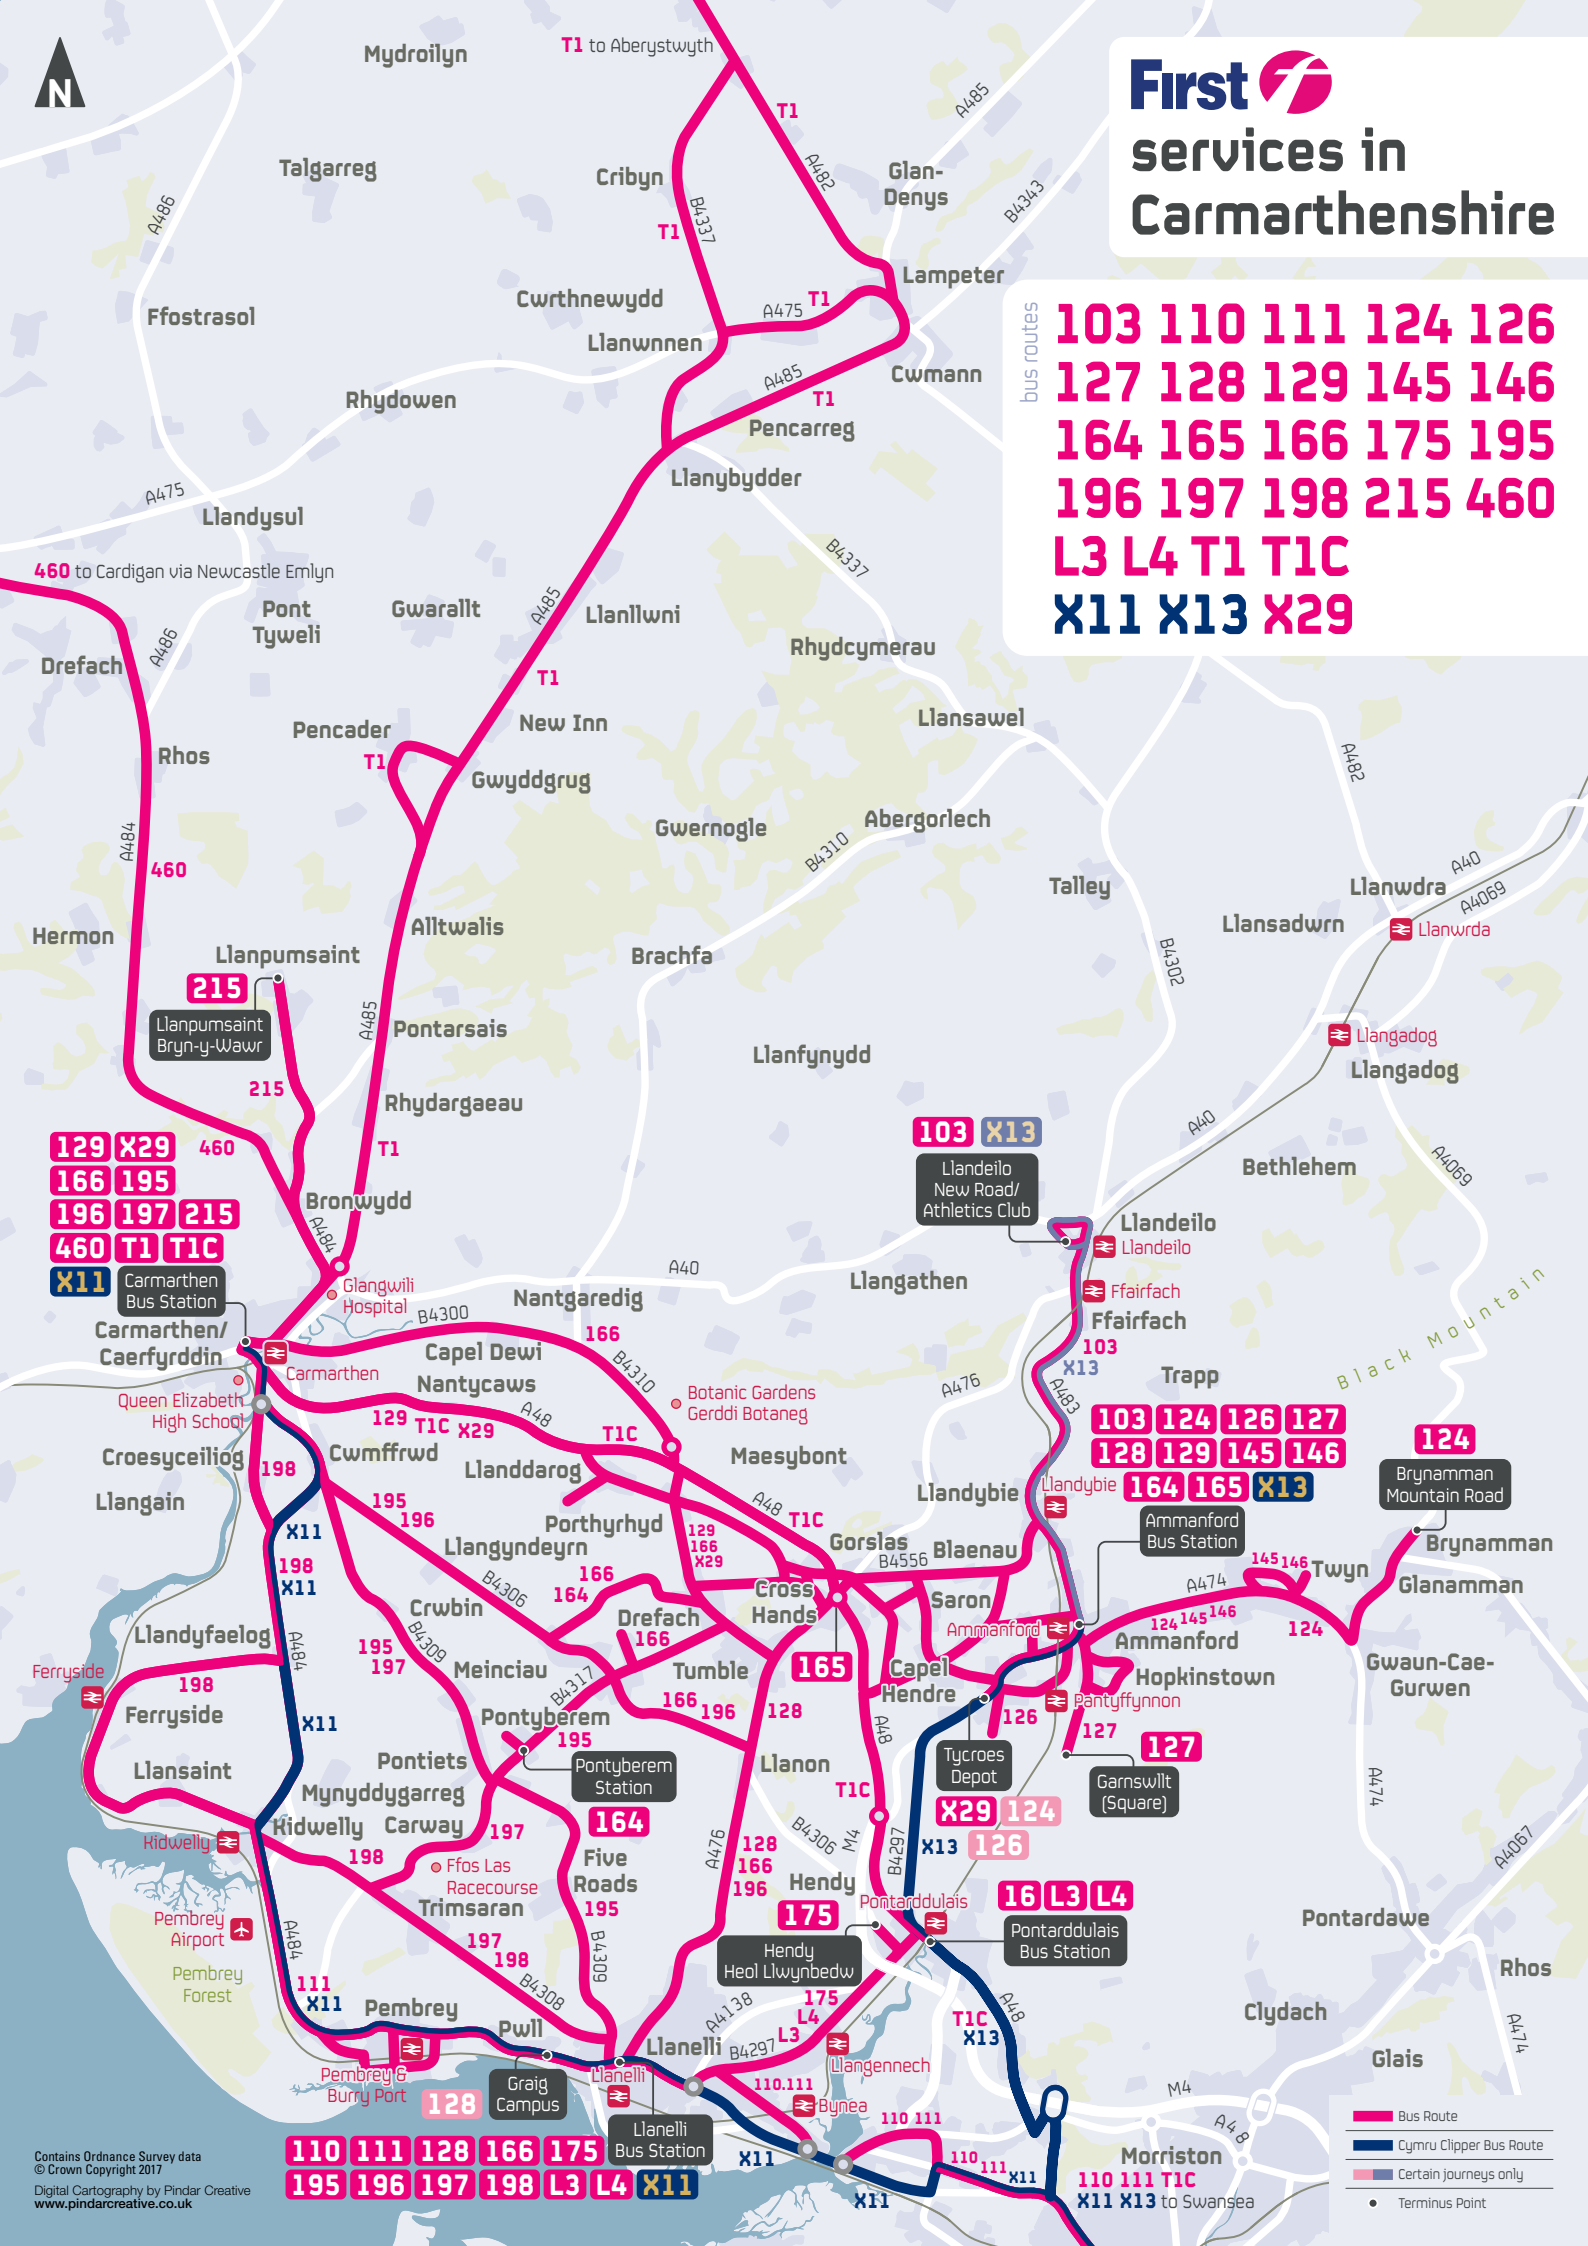

First services in Carmarthenshire

bus routes

103 110 111 124 126
127 128 129 145 146
164 165 166 175 195
196 197 198 215 460
L3 L4 T1 TIC
X11 X13 X29

129 X29
166 195
196 197 215
460 T1 TIC
X11
 Carmarthen Bus Station

103 X13
 Llandeilo New Road/ Athletics Club

103 124 126 127
128 129 145 146
164 165 X13
 Ammanford Bus Station

110 111 128 166 175
195 196 197 198 L3 L4 X11
 Llanelli Bus Station

16 L3 L4
 Pontarddulais Bus Station

110 111 TIC
X11 X13 to Swansea

 Bus Route
 Cymru Clipper Bus Route
 Certain journeys only
 Terminus Point

Contains Ordnance Survey data © Crown Copyright 2017
 Digital Cartography by Pindar Creative www.pindarcreative.co.uk