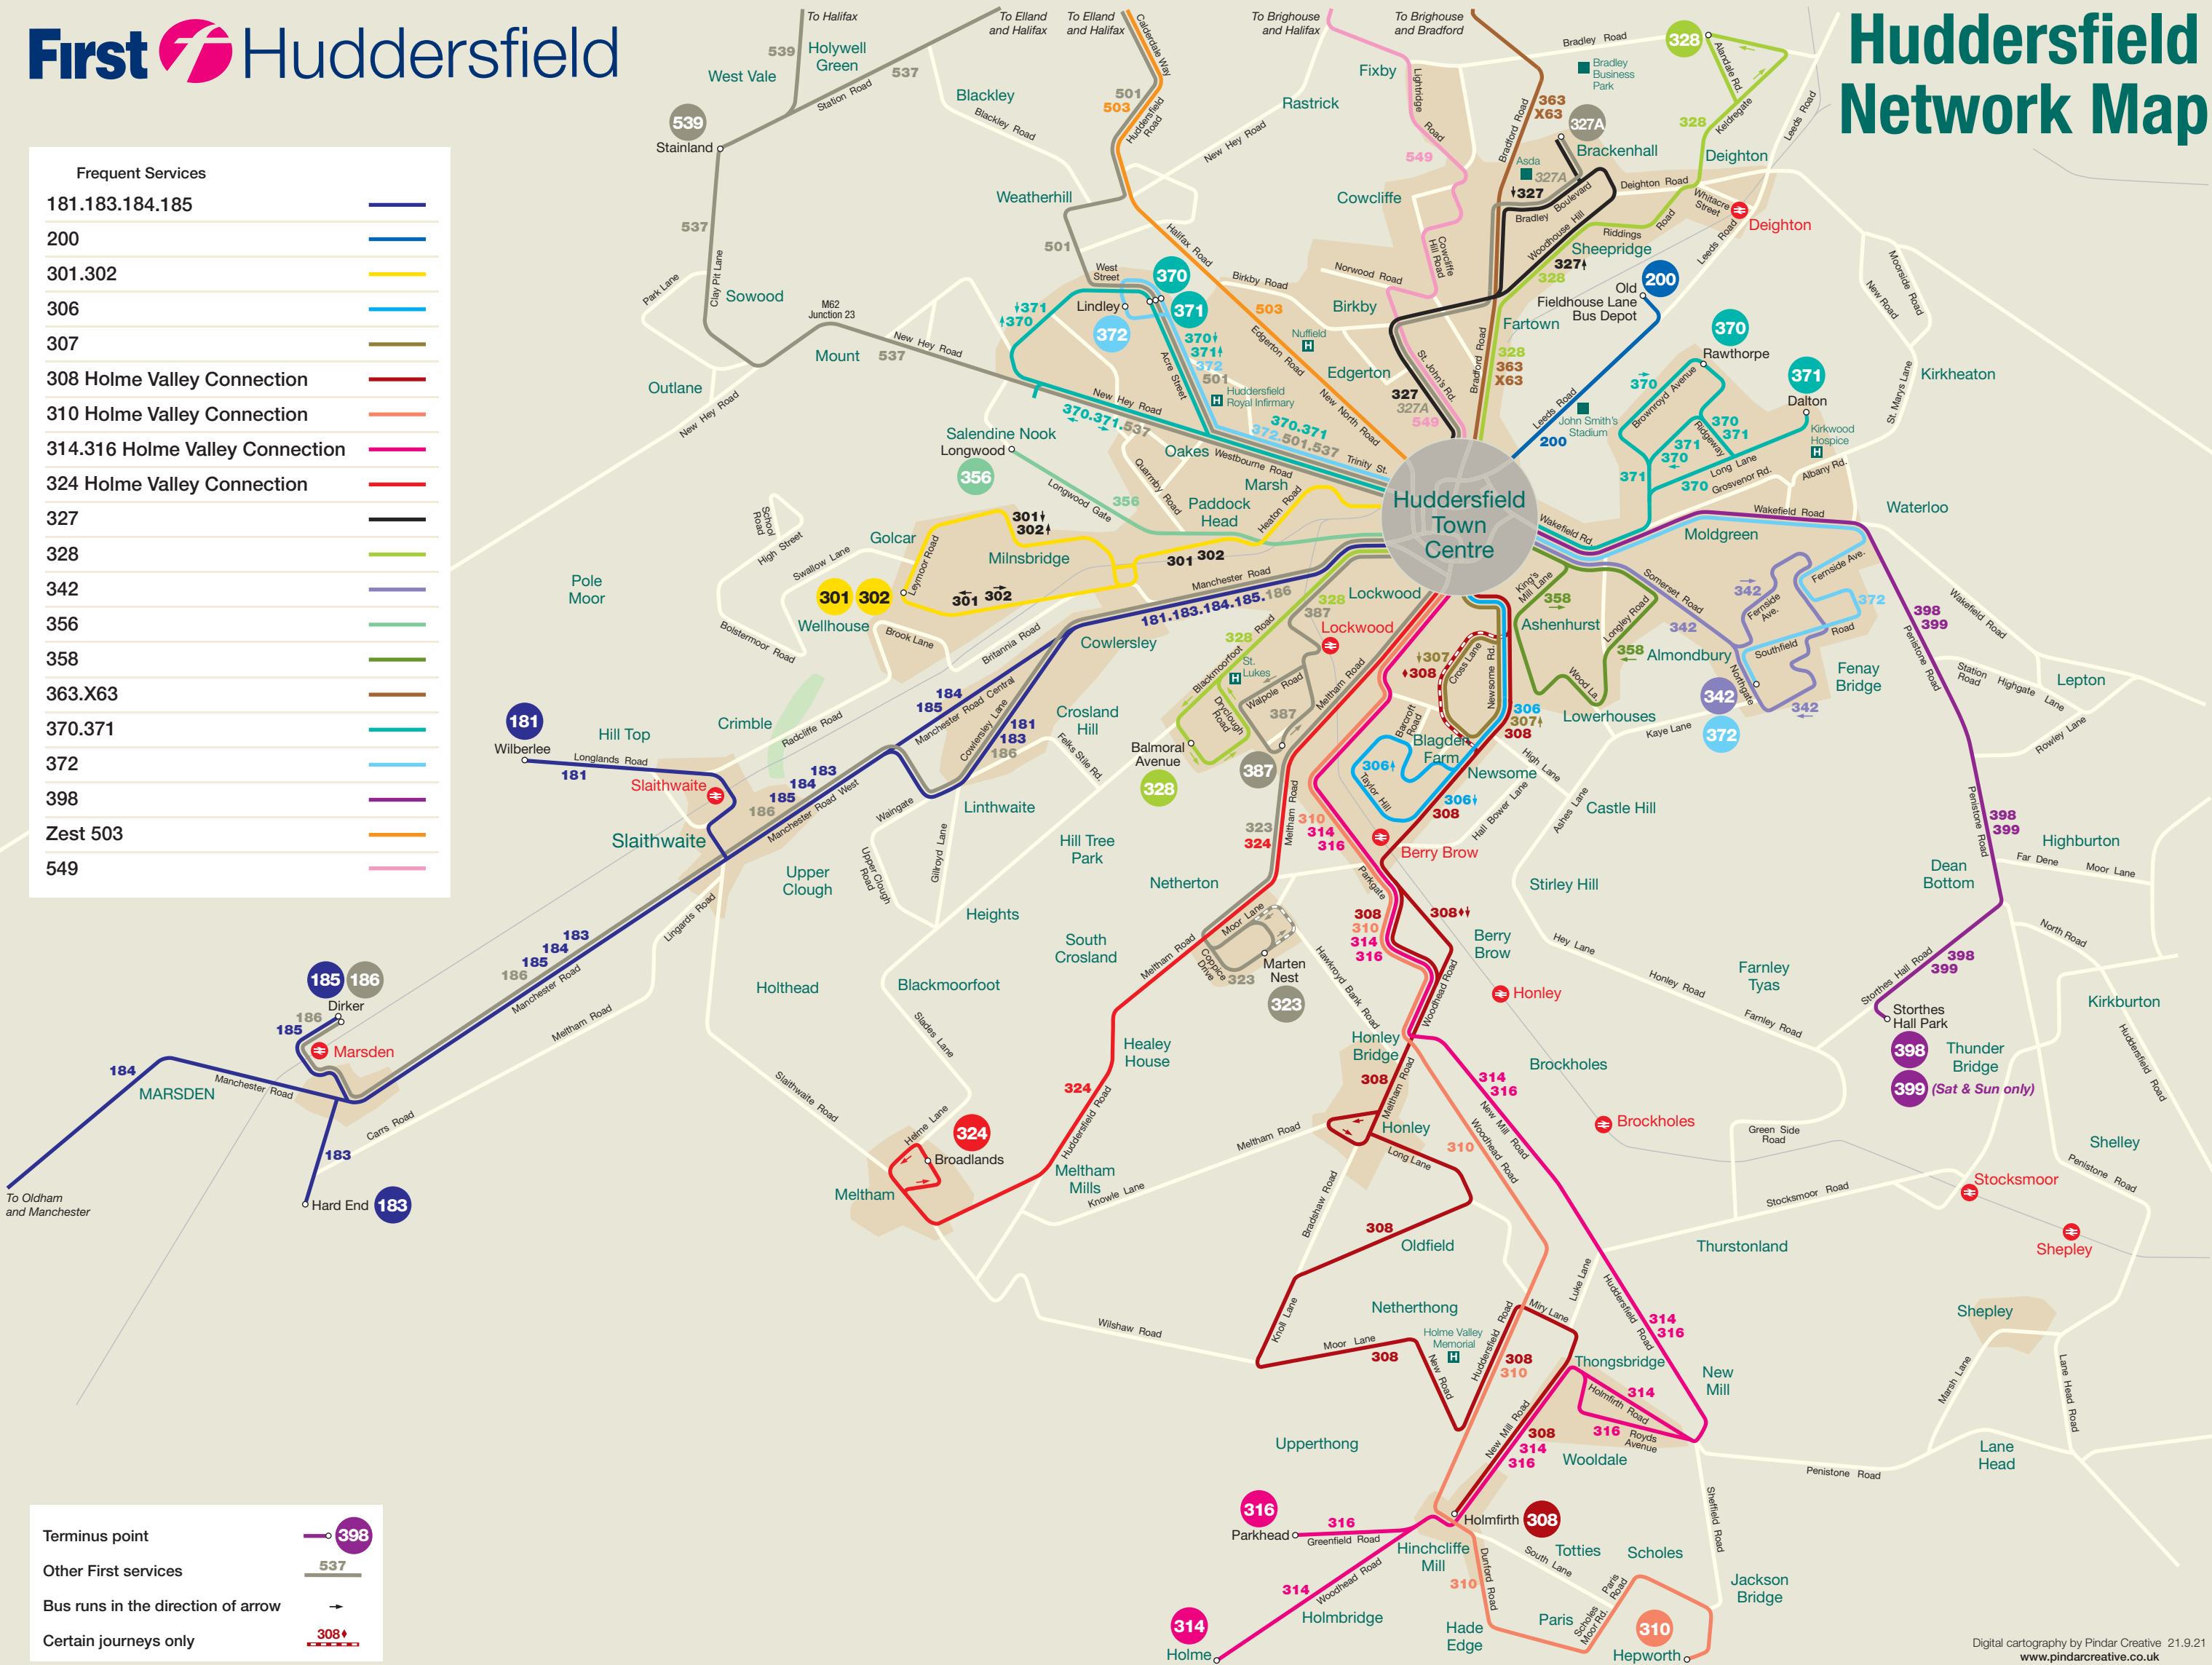

Frequent Services	
181.183.184.185	
200	
301.302	
306	
307	
308 Holme Valley Connection	
310 Holme Valley Connection	
314.316 Holme Valley Connection	
324 Holme Valley Connection	
327	
328	
342	
356	
358	
363.X63	
370.371	
372	
398	
Zest 503	
549	

Terminus point	
Other First services	
Bus runs in the direction of arrow	
Certain journeys only	