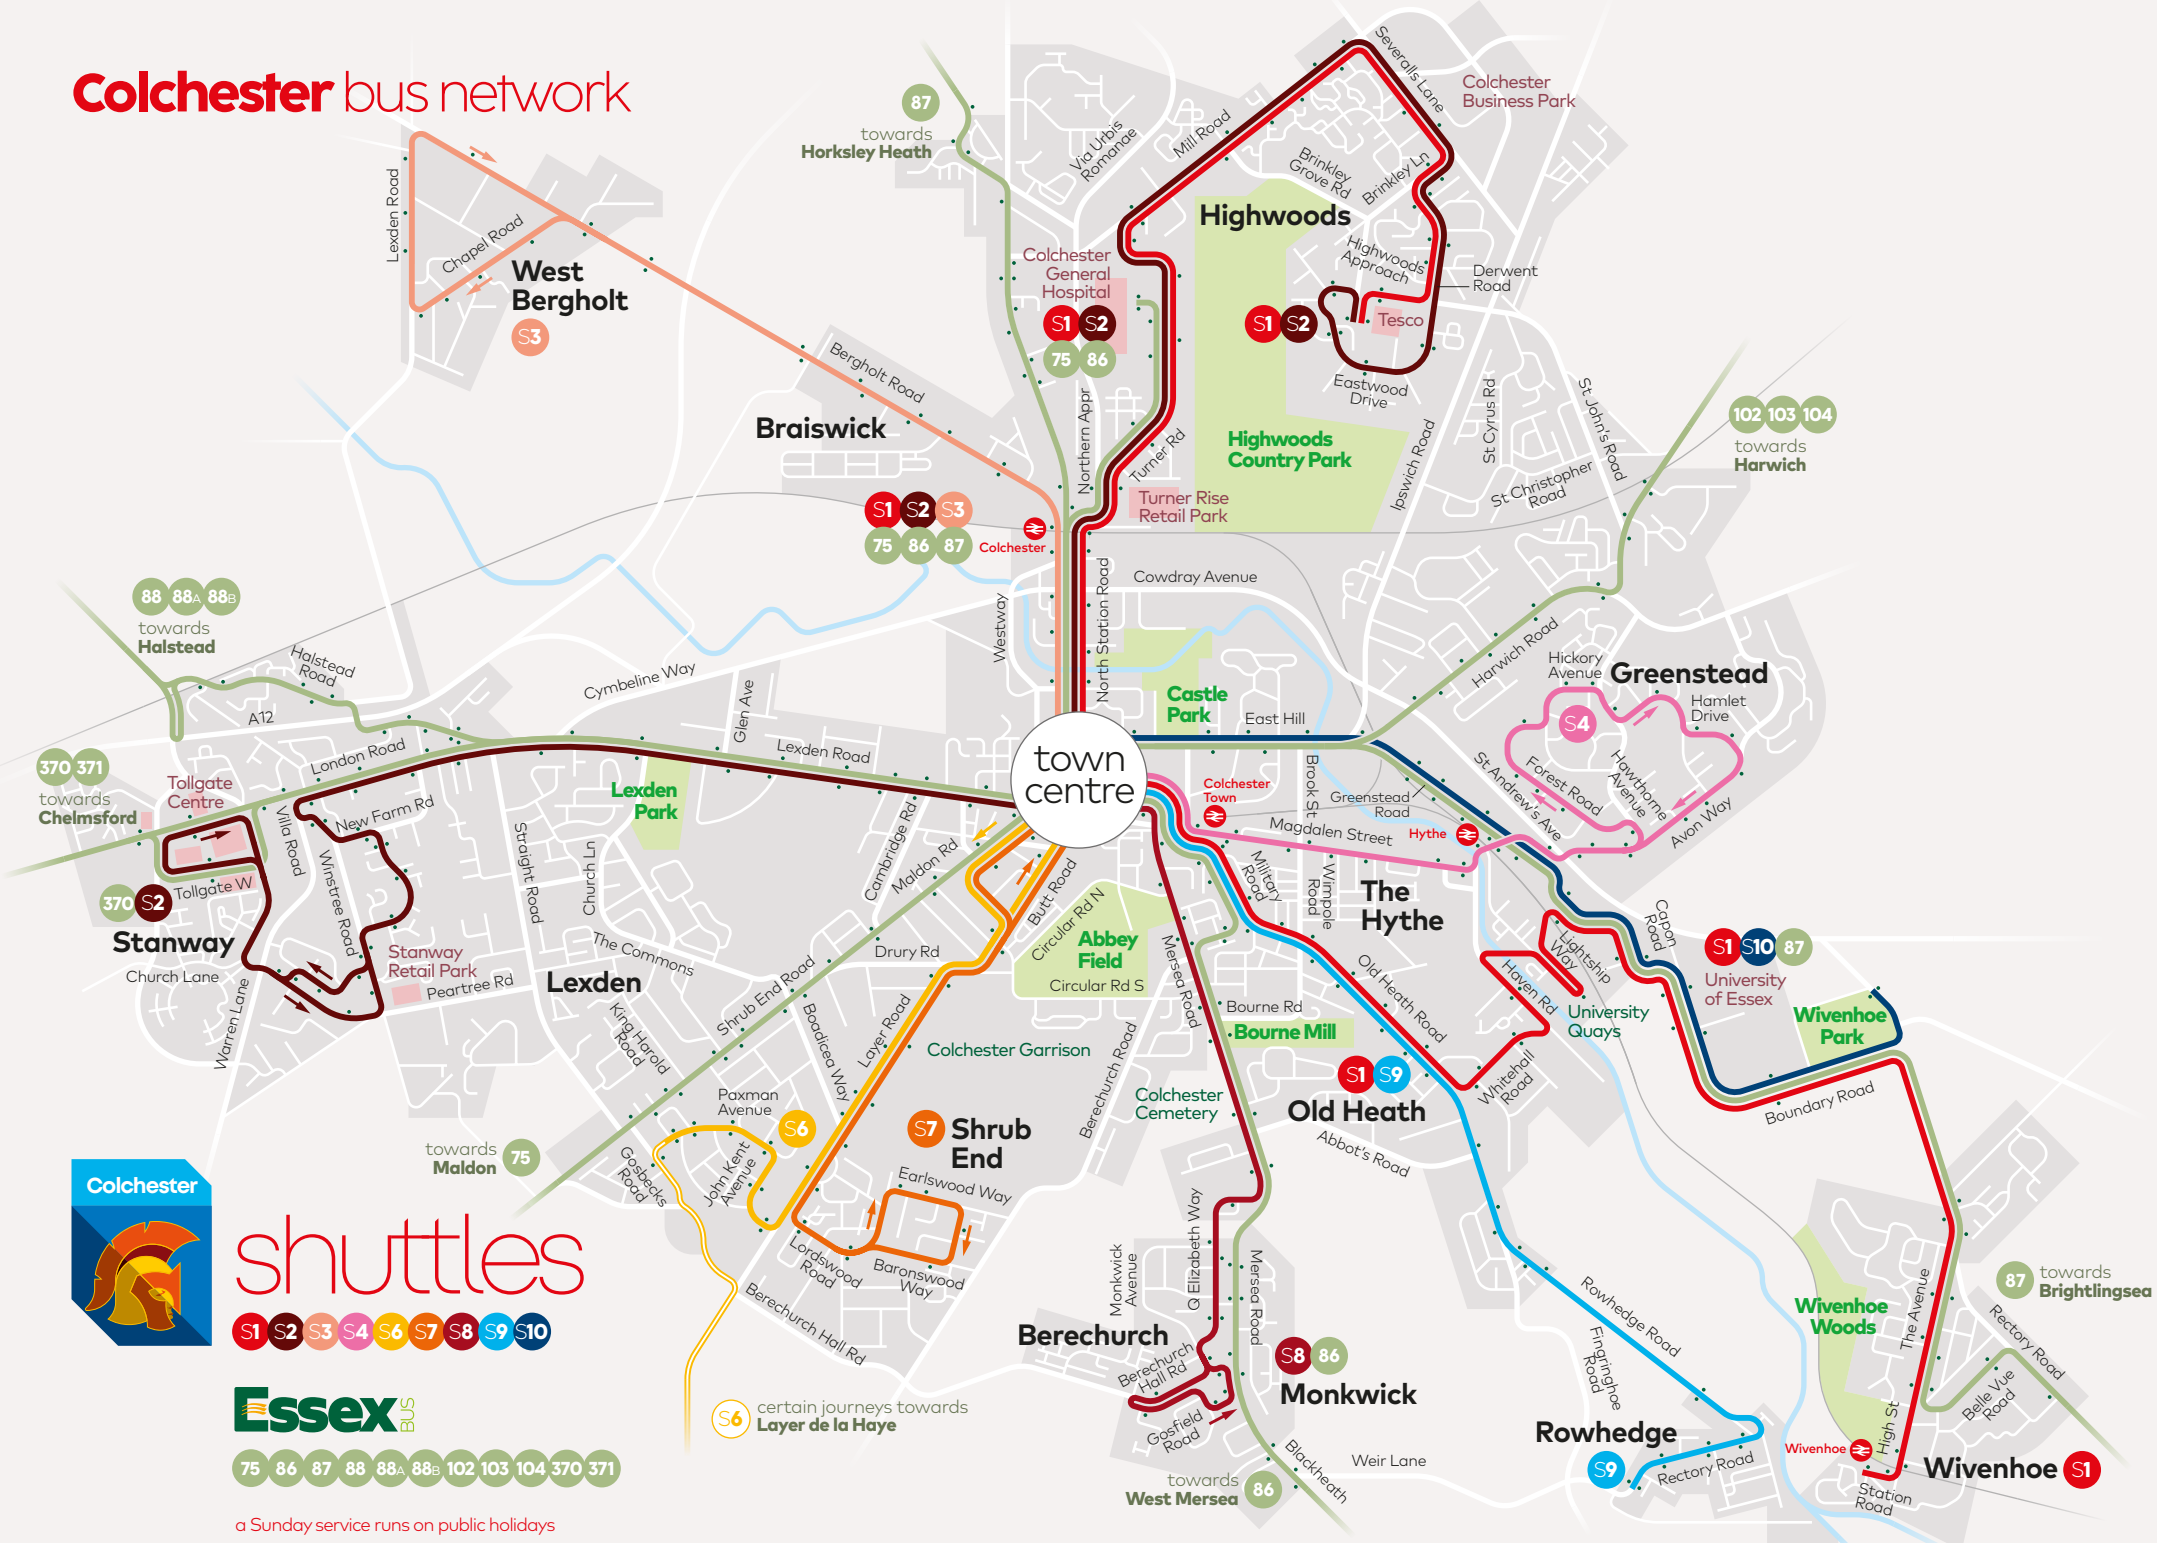

Colchester bus network

shuttles

S1 S2 S3 S4 S6 S7 S8 S9 S10

Essex BUS

75 86 87 88 88A 88B 102 103 104 370 371

S6 certain journeys towards Layer de la Hays

a Sunday service runs on public holidays