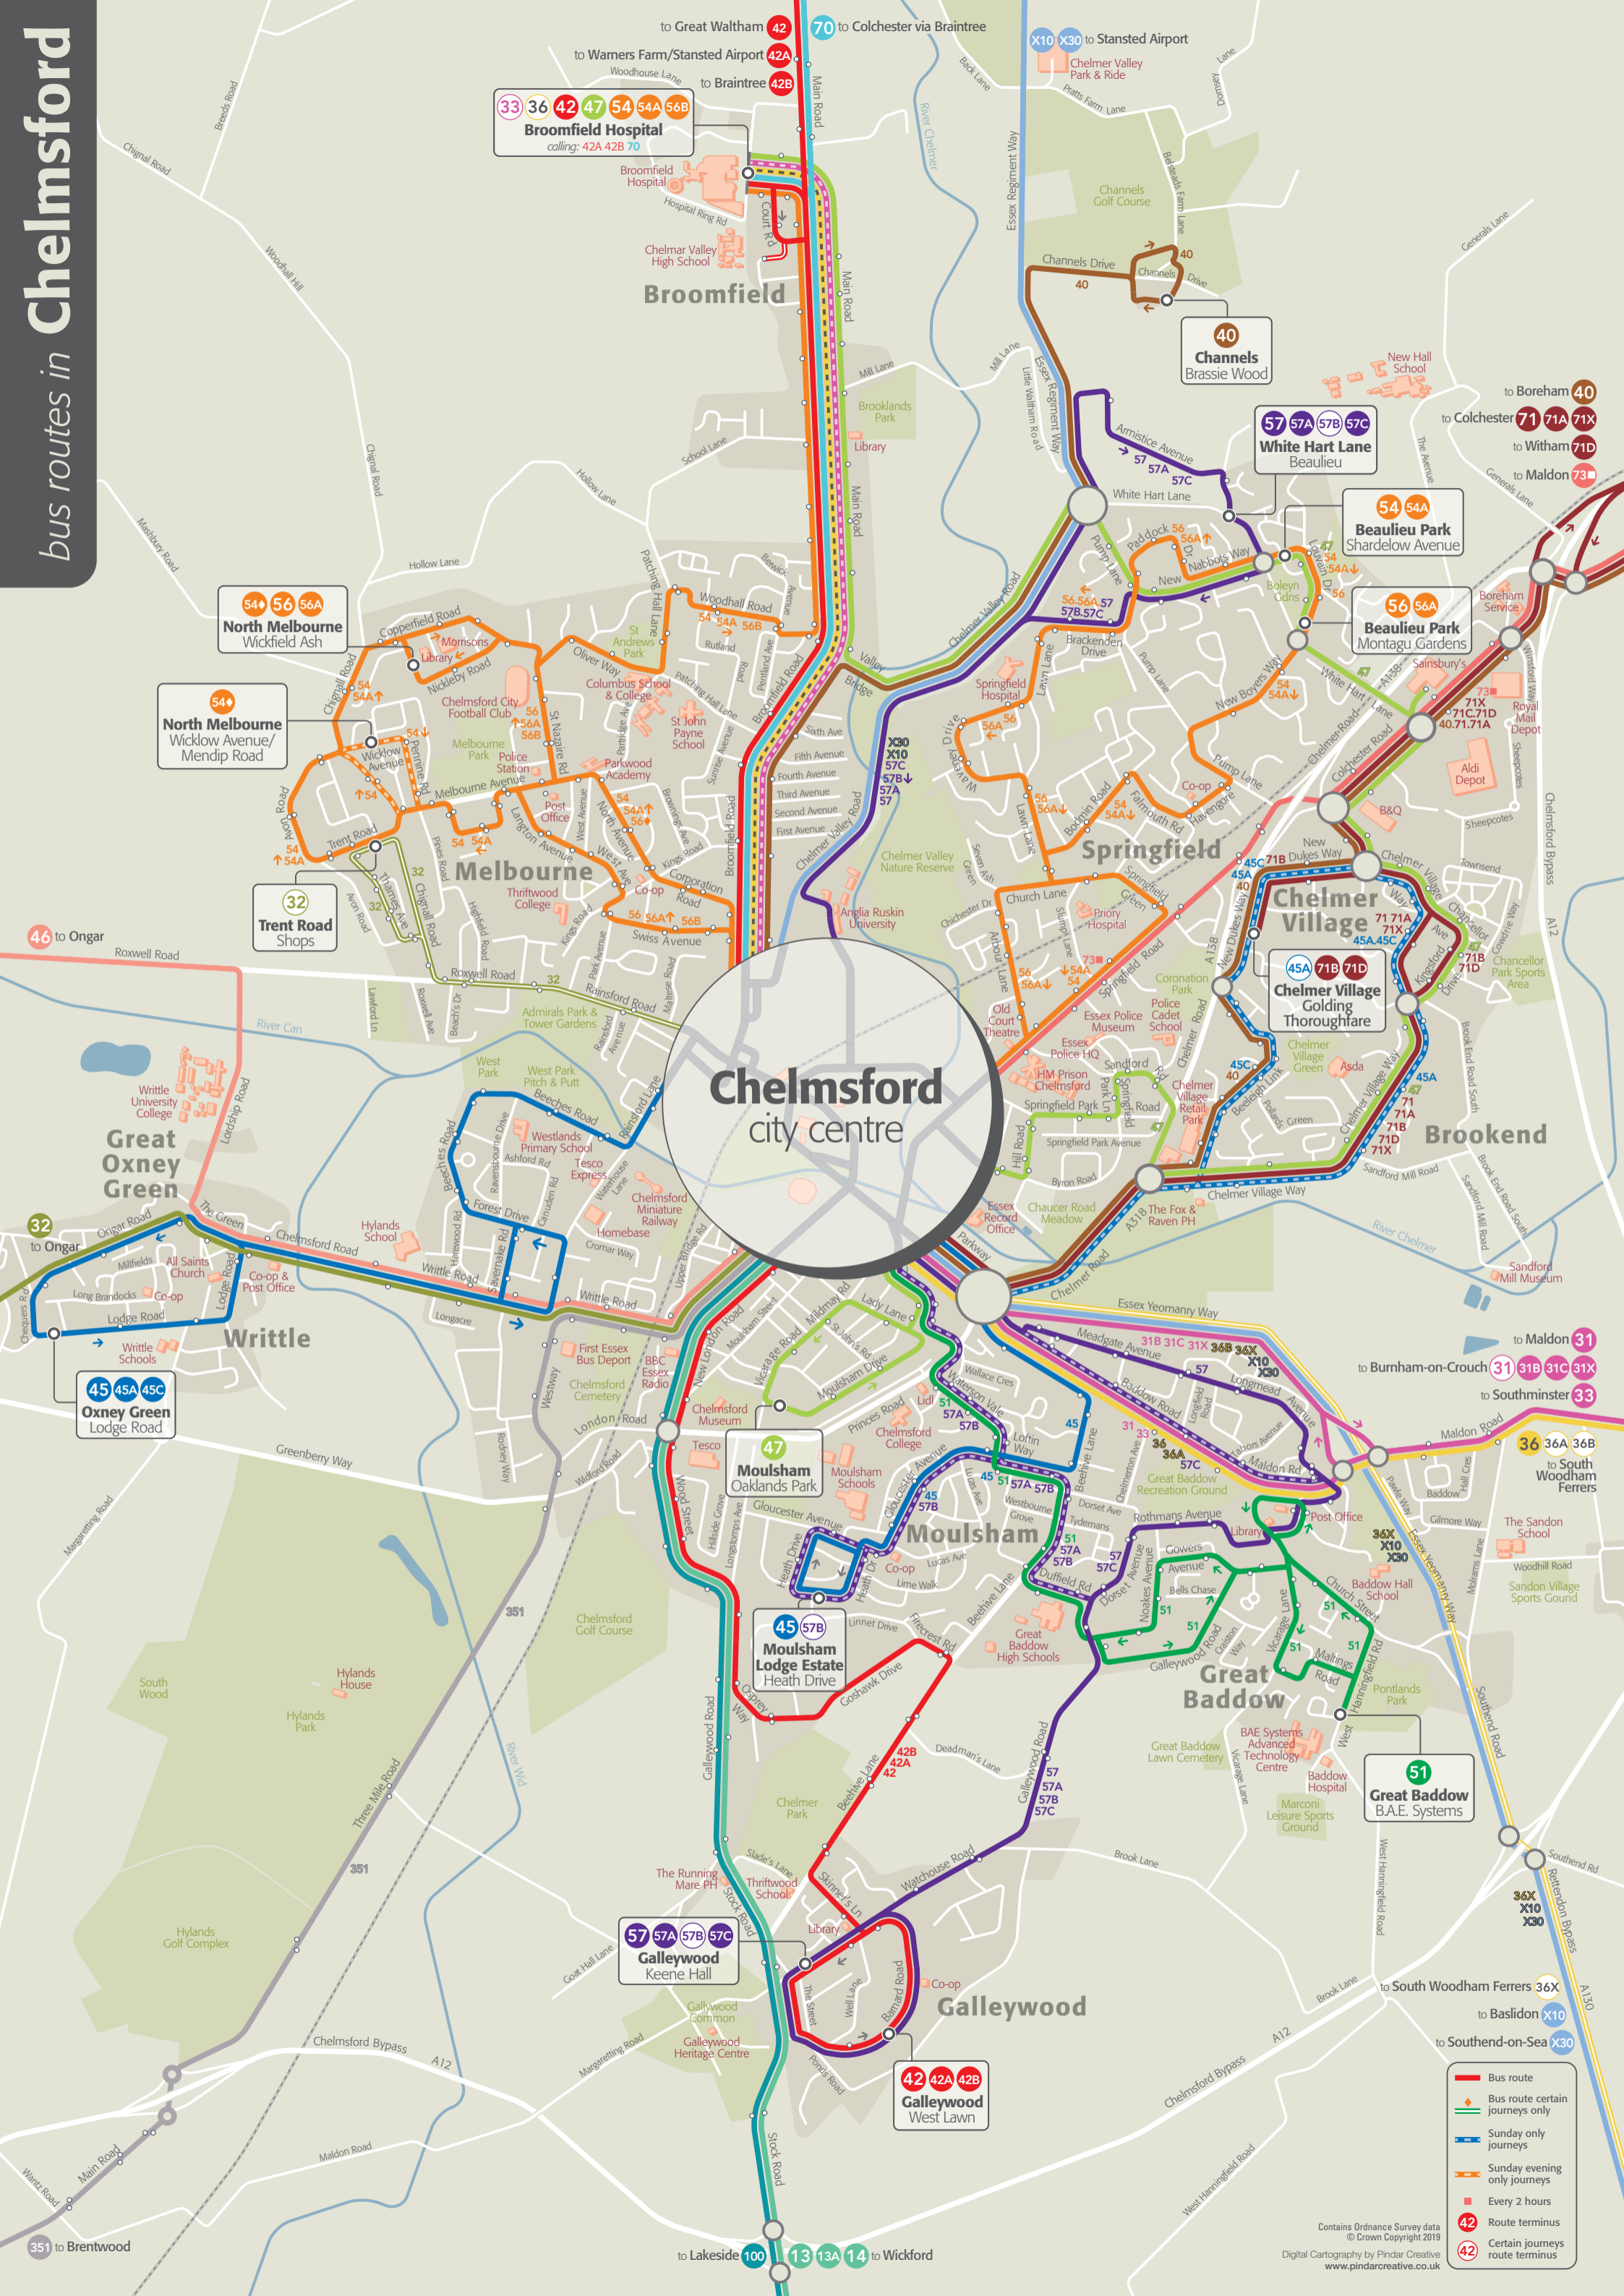

bus routes in Chelmsford

33 36 42 47 54 54A 56B
Broomfield Hospital
 calling: 42A 42B 70

40
Channels
 Brassie Wood

57 57A 57B 57C
White Hart Lane
 Beaulieu

54 54A
Beaulieu Park
 Shardelov Avenue

56 56A
Beaulieu Park
 Montagu Gardens

54 56 56A
North Melbourne
 Wickfield Ash

54
North Melbourne
 Wicklow Avenue/
 Mendip Road

32
Trent Road
 Shops

Chelmsford
 city centre

45A 71B 71D
Chelmer Village
 Golding
 Thoroughfare

46 to Ongar

32 to Ongar

45 45A 45C
Oxney Green
 Lodge Road

to Maldon 31
 to Burnham-on-Crouch 31 31B 31C 31X
 to Southminster 33

36 36A 36B
 to South
 Woodham
 Ferrers

47
Moulsham
 Oaklands Park

45 57B
Moulsham
 Lodge Estate
 Heath Drive

51
Great Baddow
 B.A.E. Systems

57 57A 57B 57C
Galleywood
 Keene Hall

42 42A 42B
Galleywood
 West Lawn

- Bus route
- Bus route certain journeys only
- Sunday only journeys
- Sunday evening only journeys
- Every 2 hours
- Route terminus
- Certain journeys route terminus