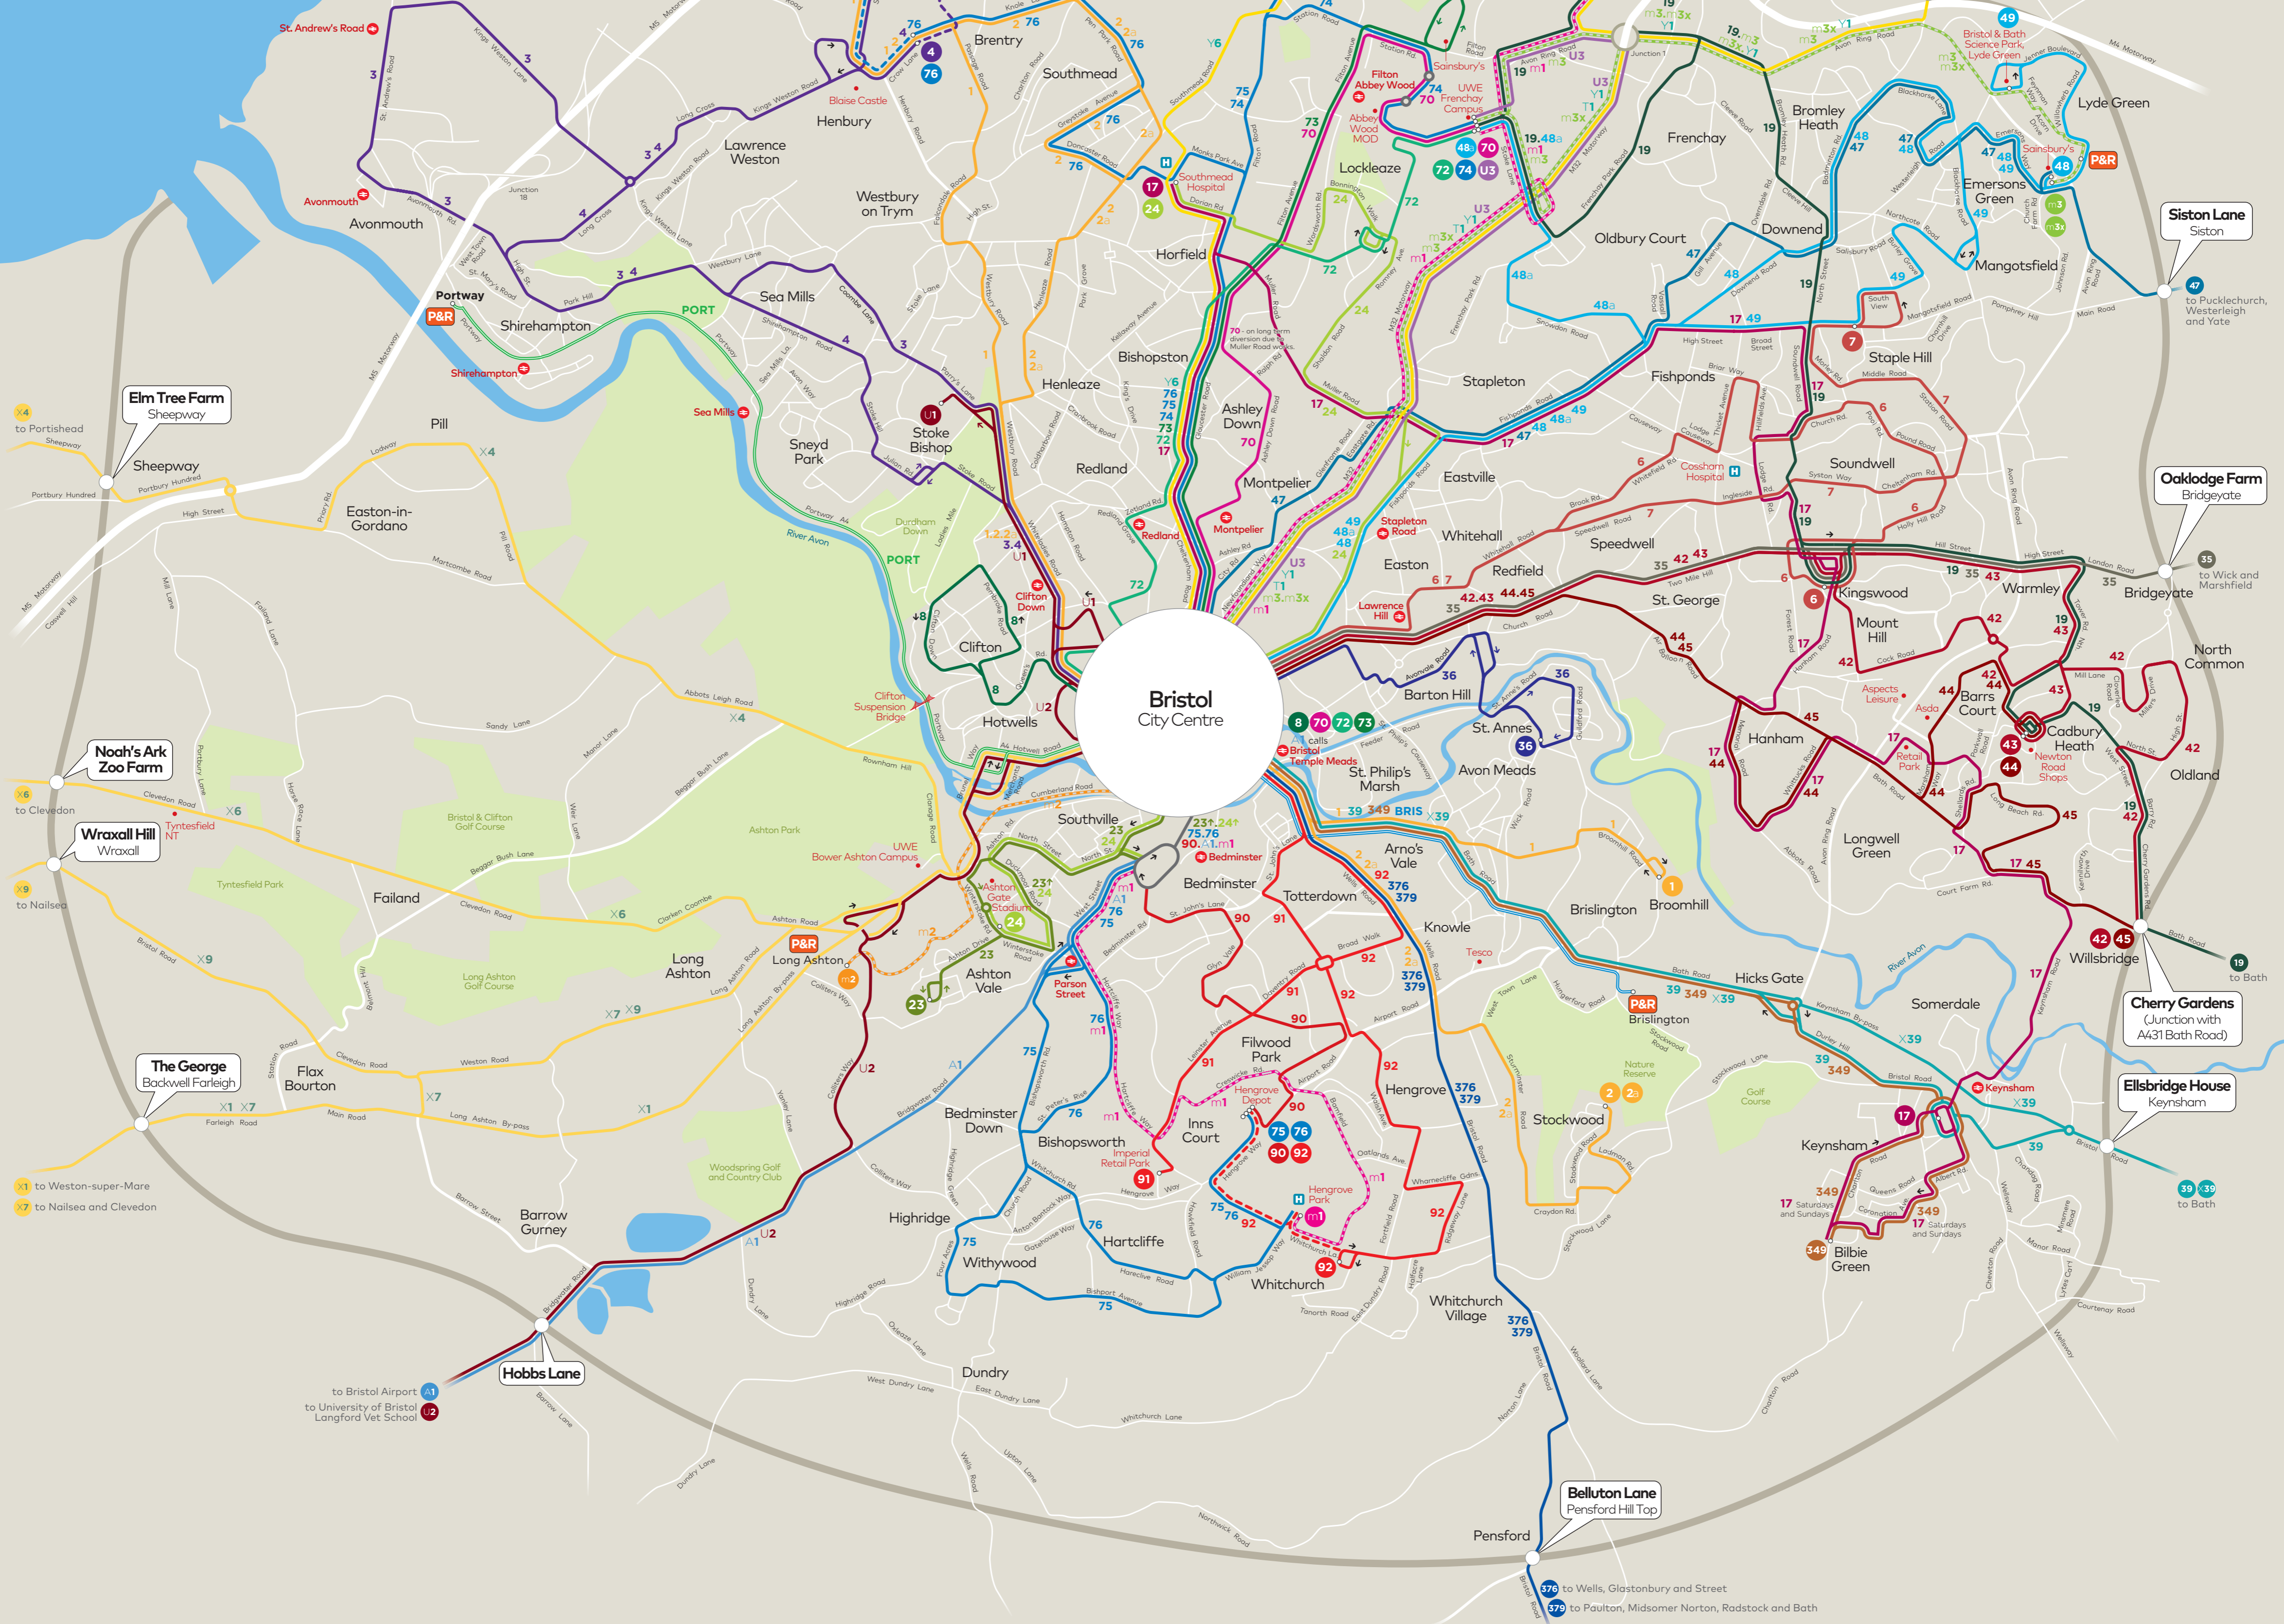

1 2 2a	44 45	A1
3 4	47	T1 Y1 Y6
6 7	48 48a 49	U1 U2
8	70	U3 Night Bus
17	74 75 76	X1 X4 X6 X7 X9
19	72	
23	73	
24	90	
35	91 92	
36	96	
39 X39	349	
42 43	376 379	

- Terminus point
- Bristol Fare Zone Boundary
- Boundary points
- Bus runs in the direction of arrow
- Occasional journeys

X1 to Weston-super-Mare
X7 to Nailsea and Clevedon

576 to Wells, Glastonbury and Street
579 to Paulton, Midsomer Norton, Radstock and Bath