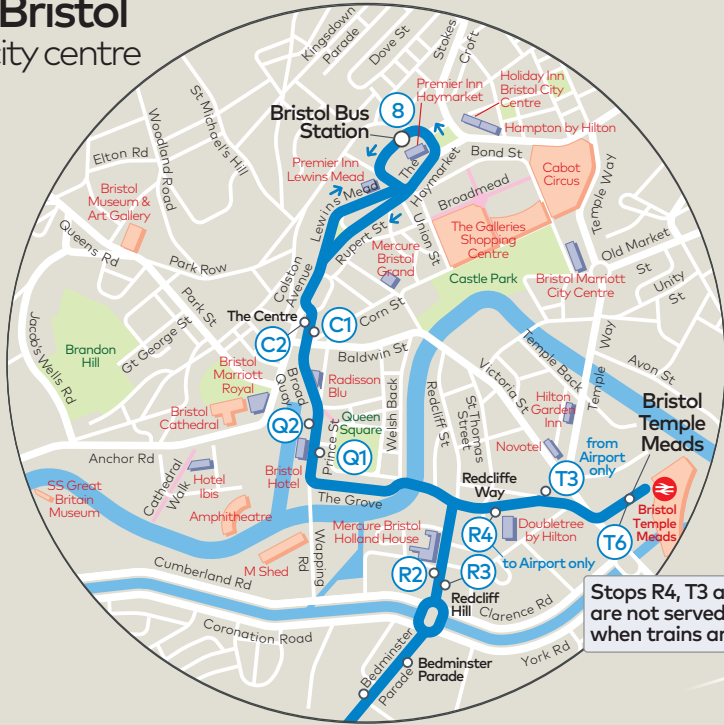

Bristol city centre

○ Bus stop
→ Direction of travel