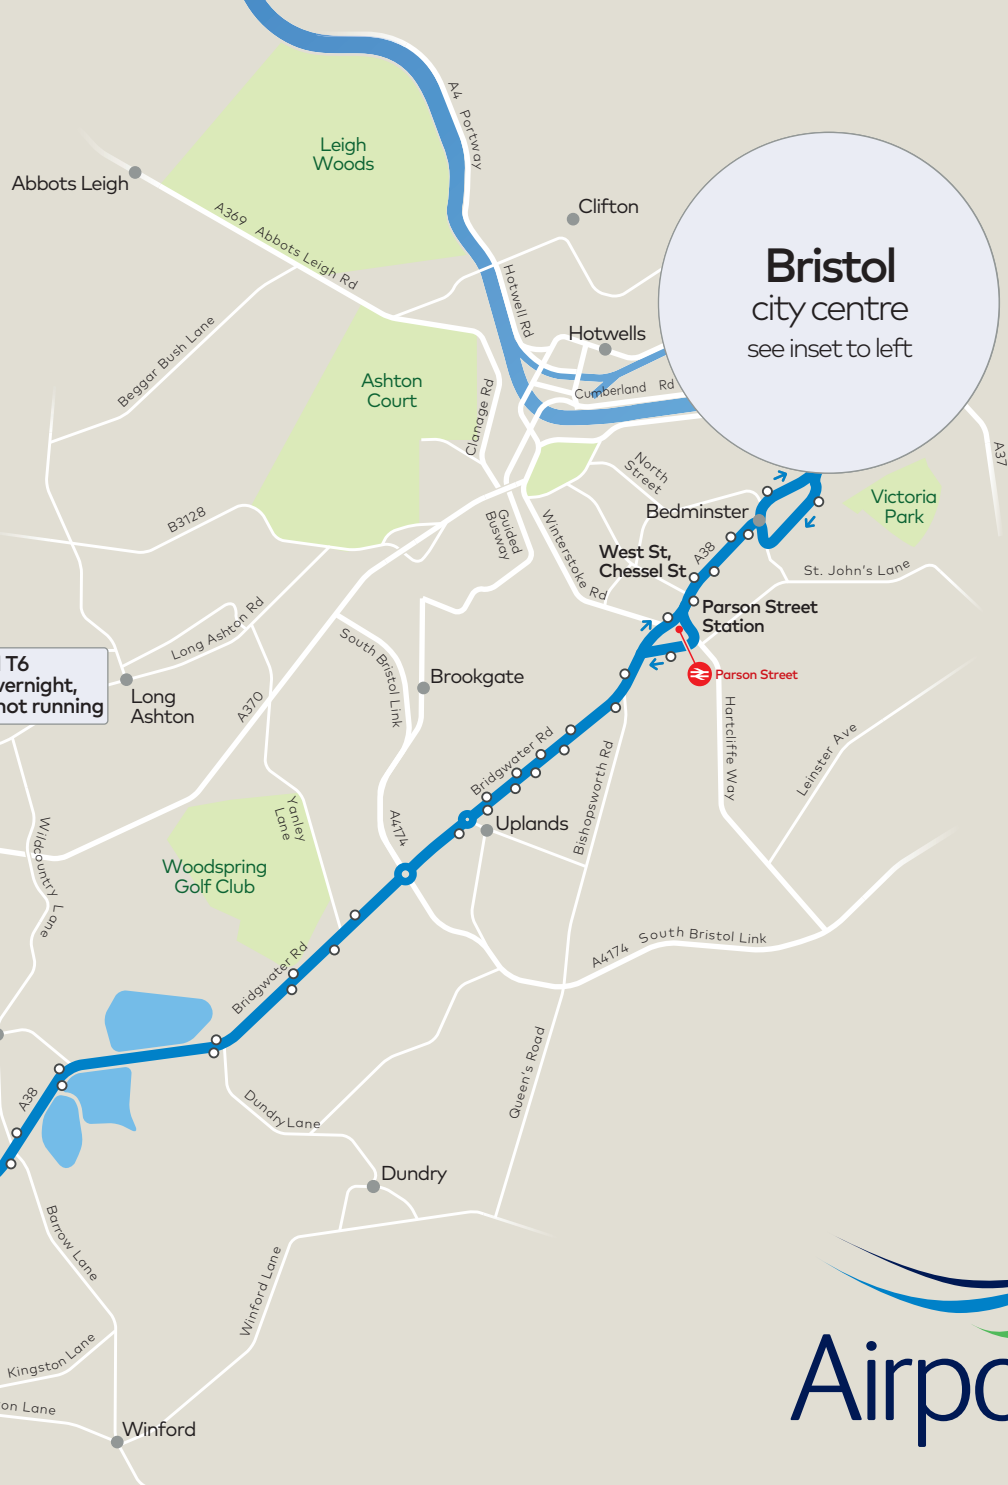

Bristol city centre
see inset to left

AirportFlyer
Service A1

Contains Ordnance Survey data
© Crown Copyright 2021
Digital Cartography by Pindar Creative
www.pindarcreative.co.uk