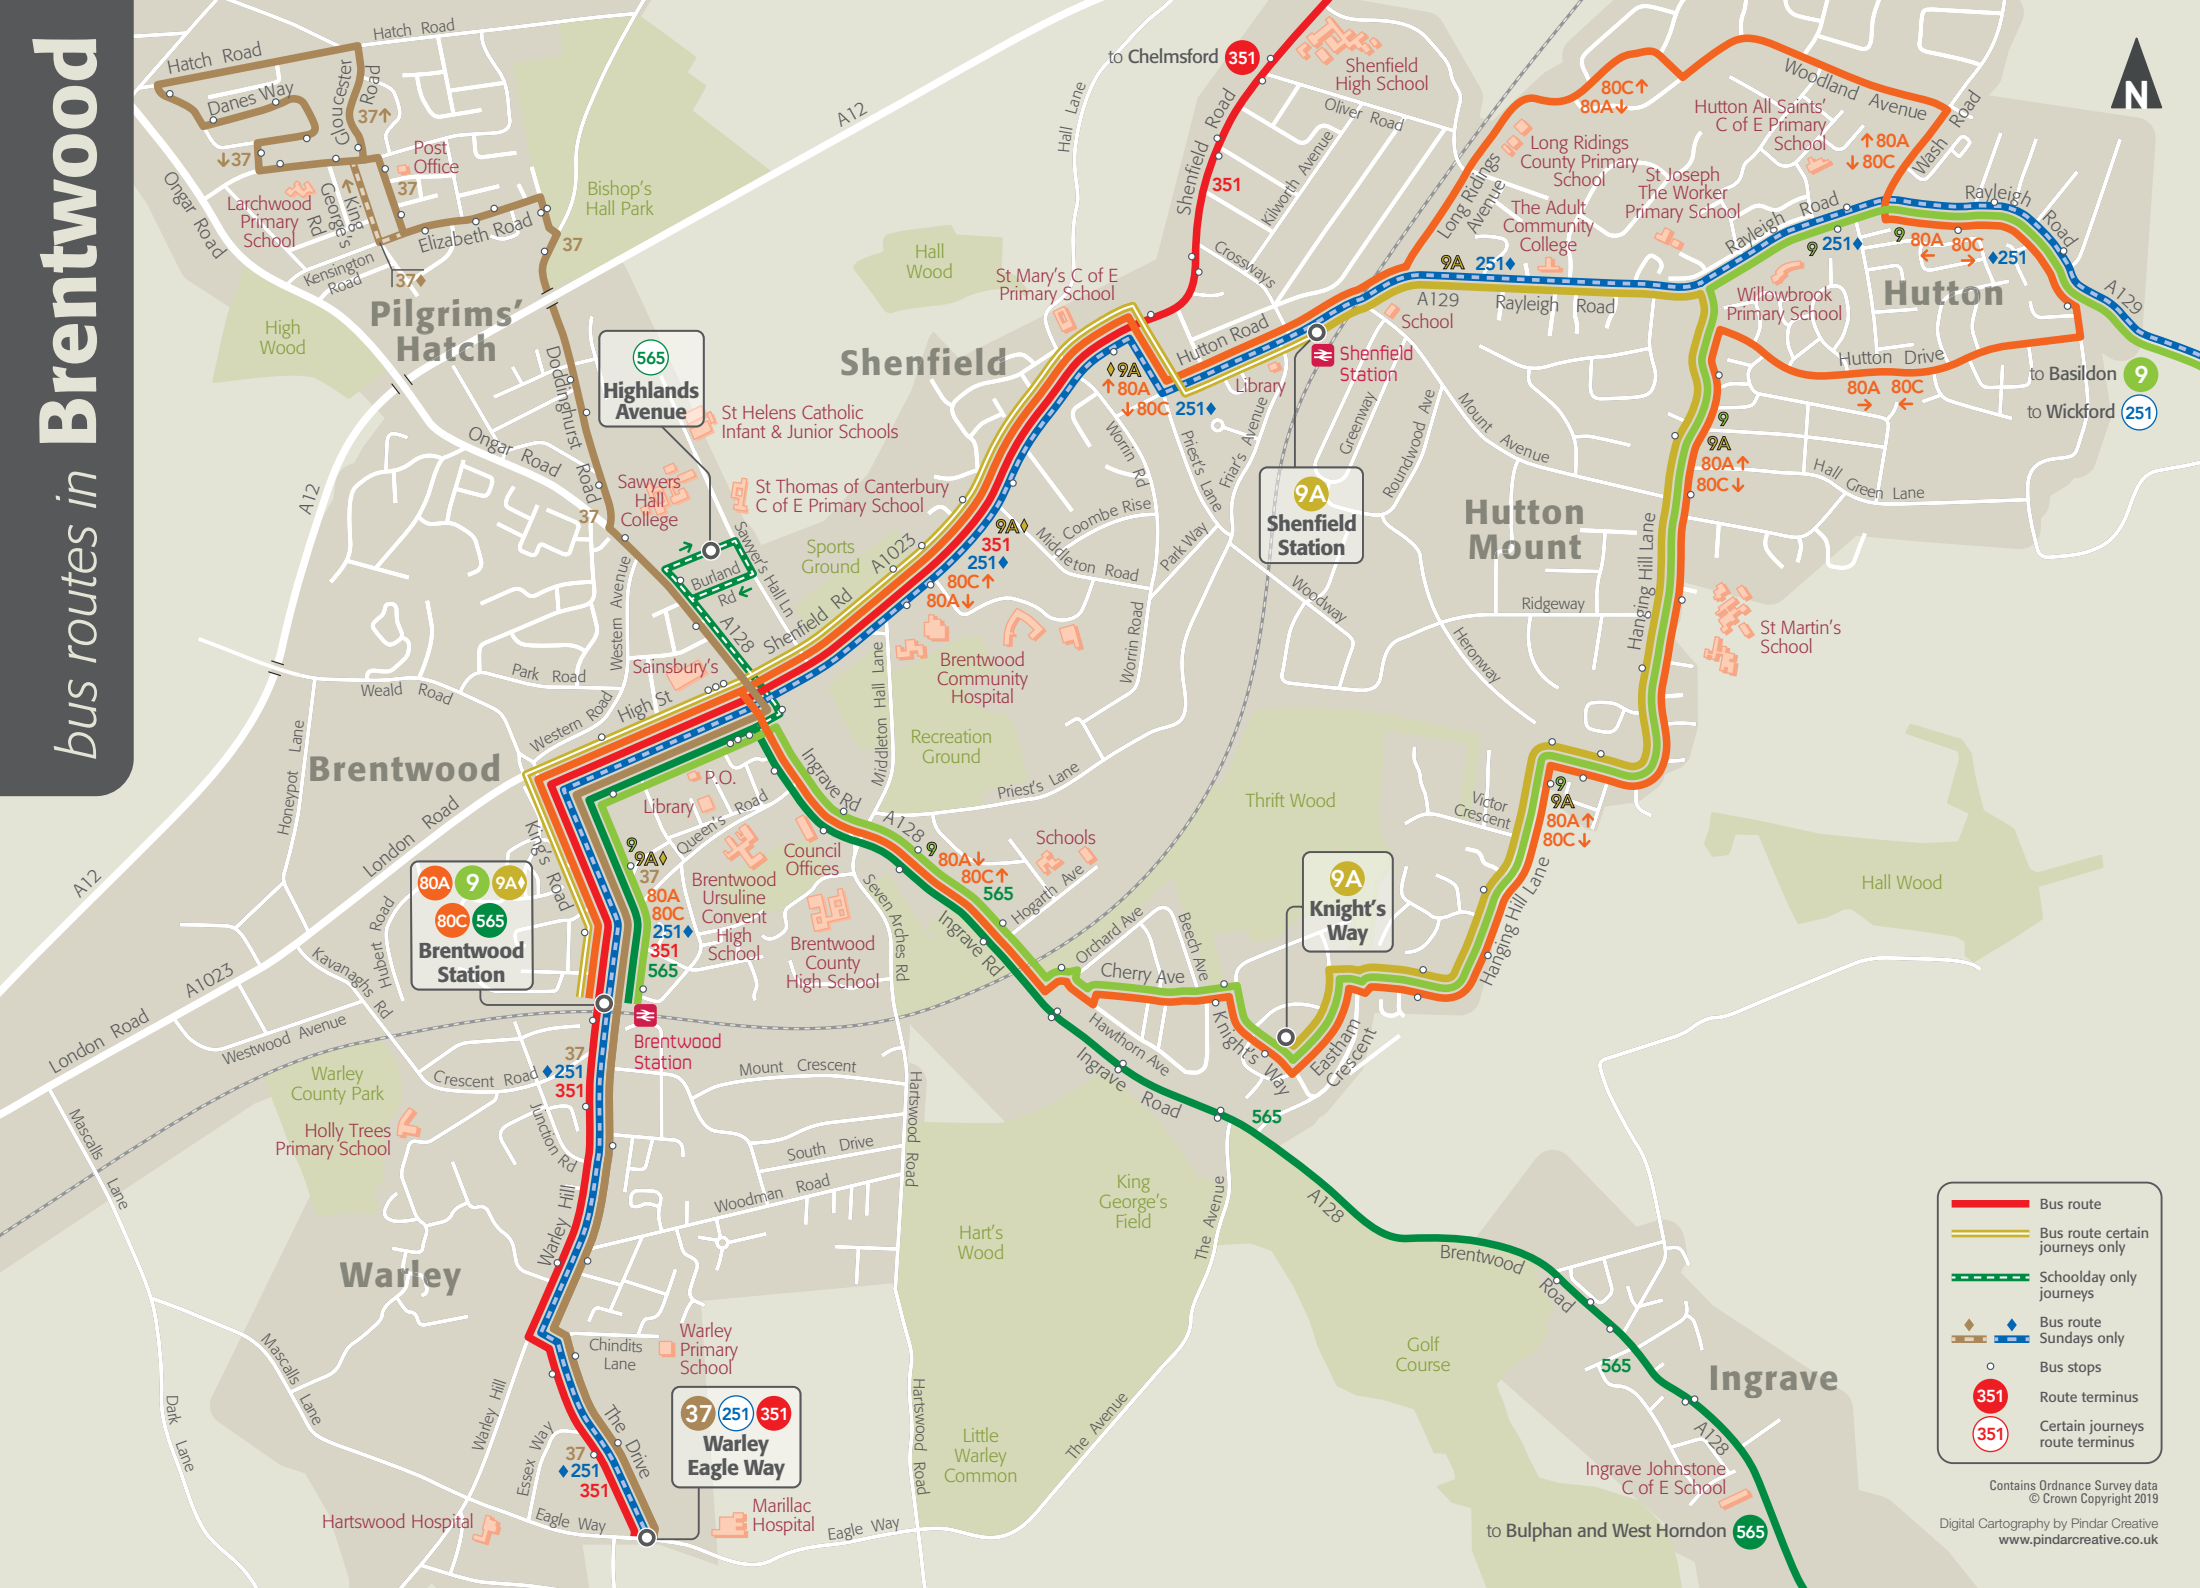

# bus routes in Brentwood

**Brentwood Station**

- 80A
- 9
- 9A
- 80C
- 565

**Highlands Avenue**

565

**Shenfield Station**

9A

**Knight's Way**

9A

**Warley Eagle Way**

- 37
- 251
- 351

**Legend**

- Bus route
- Bus route certain journeys only
- Schoolday only journeys
- Bus route Sundays only
- Bus stops
- Route terminus
- Certain journeys route terminus