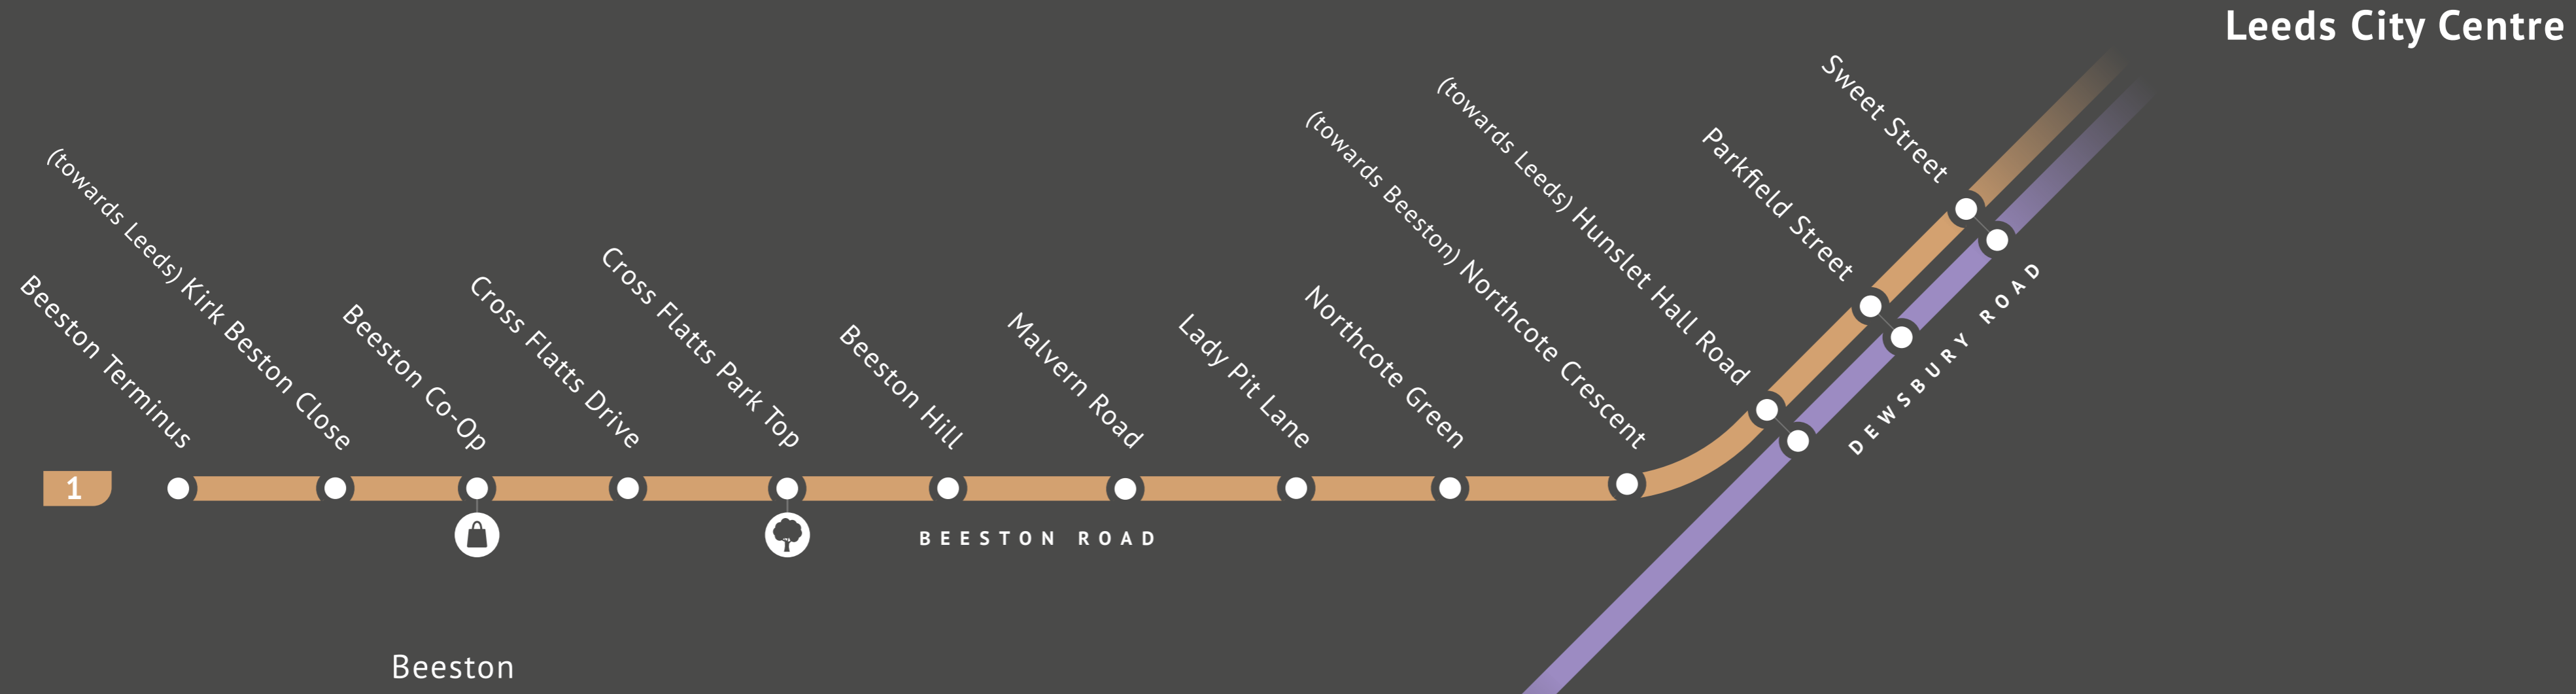

# where buses stop | Beeston line

- to Cleckheaton  
**200**
- to Heckmondwike  
**201**  
**201A**
- to Huddersfield  
**202**  
**203**
- to Middleton  
**2**
- to White Rose Centre  
**3**  
**3A**