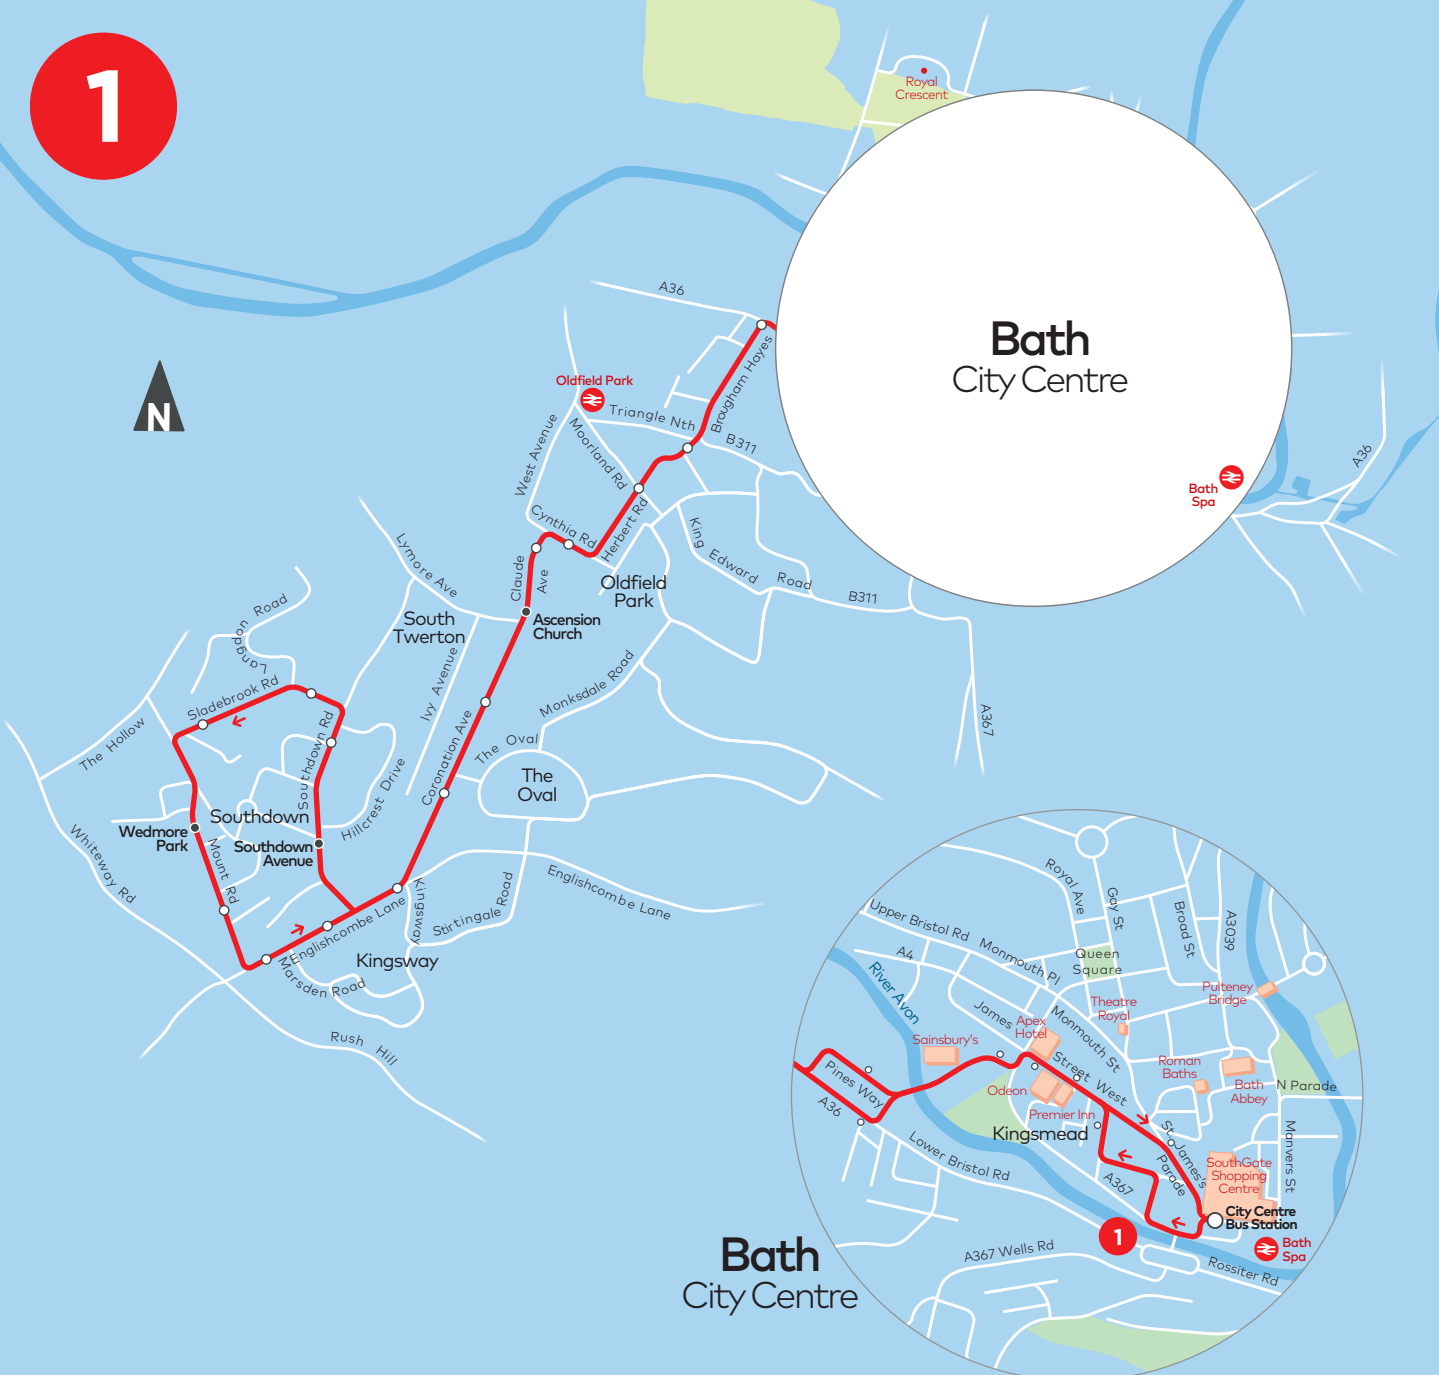

1

Bath City Centre

- Bus route
- ← Direction of travel
- Terminus point
- Timed stop
- Other stop