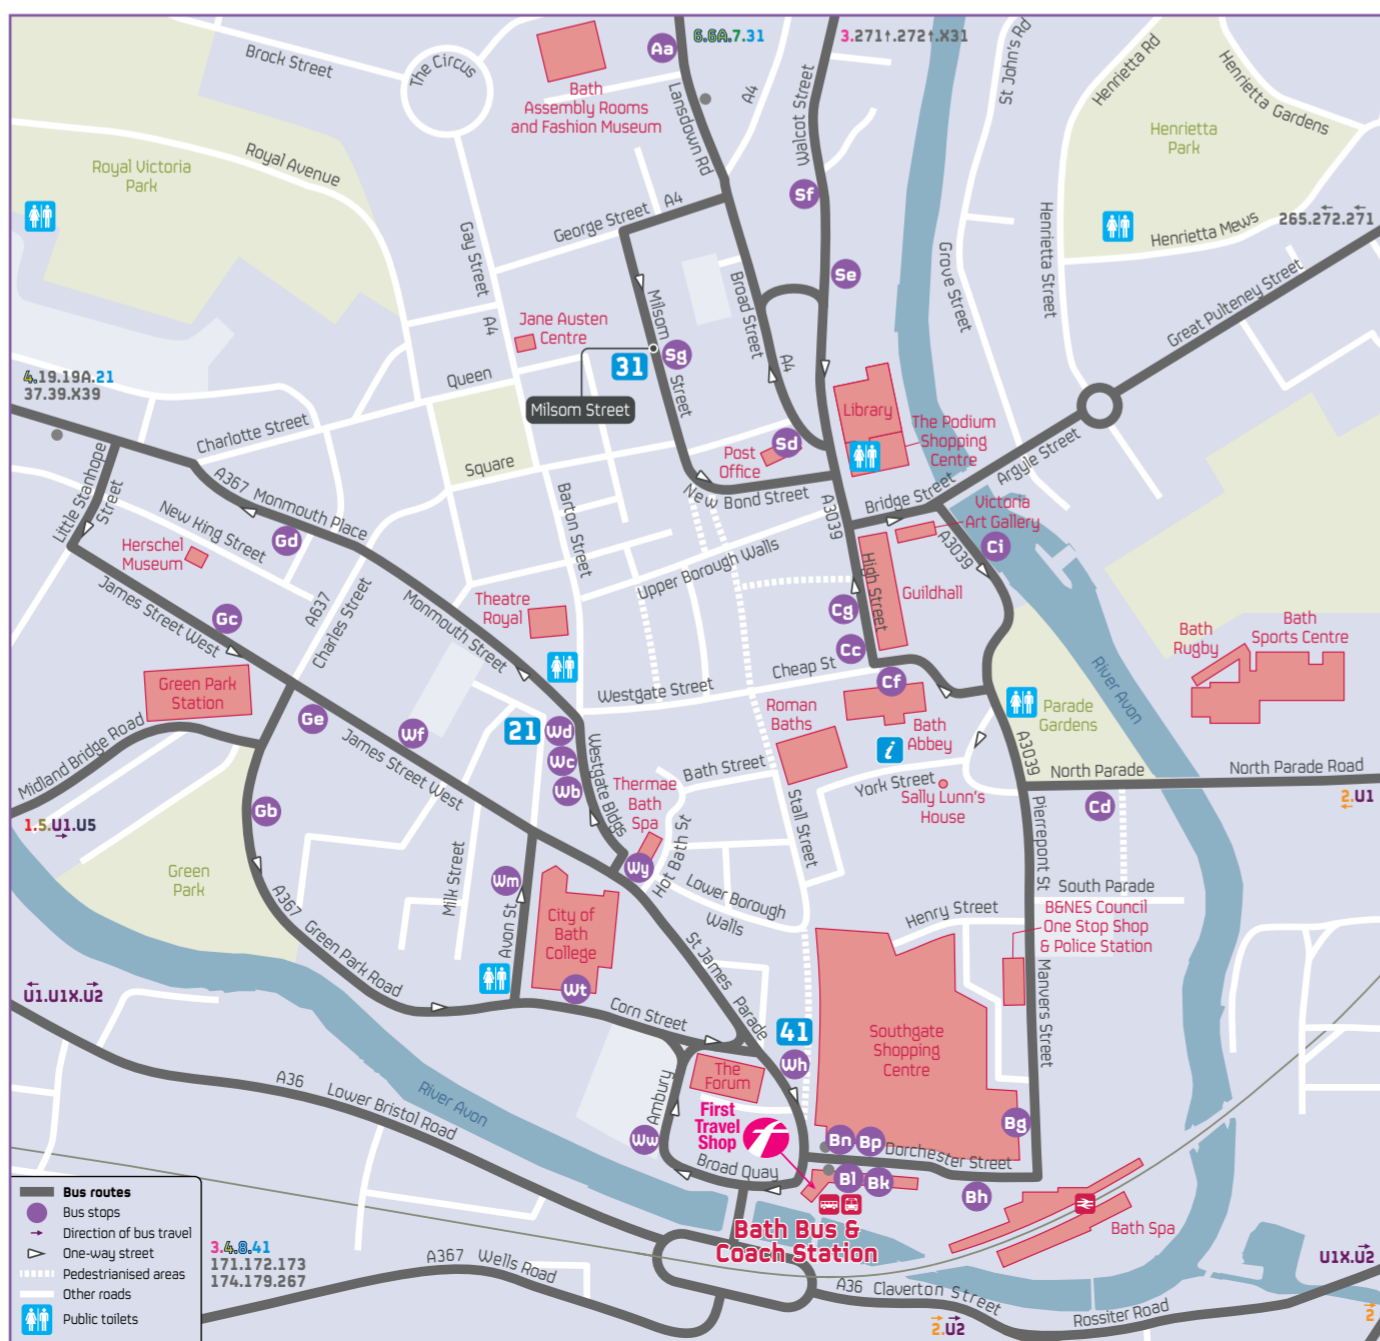

Service	Route	Via	Bus frequency in minutes				Comments
			Mon-Fri Daytime	Sat Daytime	Sun/Public Hols	Mon-Sat Eve (after 7pm)	
1	Bus Station - Southdown	Moorland Road, Coronation Avenue, Southdown Road, Mount Road	10	12	20	✓	Sunday/Public Holiday evenings frequency 30 minutes
2	Bus Station - Combe Down	Widcombe	20	20	30	✓	No Sunday/Public Holiday evening service
3	Foxhill - Bathford	St Martin's Hospital, Bus Station, Batheaston, Elmhurst	12	15	30	✓	
4	Weston - Odd Down	Royal United Hospital, Lower Weston, City Centre, Bear Flat	10	12	20	✓	
5	Bus Station - Whiteway	Lower Bristol Road, Twerton	12	15	20	✓	Sunday/Public Holiday evenings frequency 30 minutes
6	Bus Station - Fairfield Park	Camden Road	30	30	60	✓	Early mornings/eves/Sun/Public Holidays operates as 6A
7	Bus Station - Larkhall	Camden Road	30	30	60	✓	Early mornings/eves/Sun/Public Holidays operates as 6A
8	Bus Station - Kingsway	The Oval	30	30	60	✓	No Sunday/Public Holiday evening service
9	Bus Station - Upper Weston	Penn Lea Road	60	60	60	✓	
U1	Lower Oldfield Park - City Centre - Uni of Bath	Circular	Frequent	15	15	12/15 Mon-Fri + Sat	Frequency reduces in University holidays
U1X	Lower Oldfield Park - Uni of Bath	Circular	AM Peak only	—	—	—	Operates University term times only
U2	Lower Oldfield Pk - Combe Down - Southdown - Uni of Bath	Circular	20	—	—	30 Mon-Fri only	Operates University term times only
U5	City Centre - Newbridge Road - Bath Spa Uni	Lower Bristol Road	12/15	30	30	30	Frequency reduces in University holidays
U6	Lower Bristol Road - Newbridge Road - Bath Spa Uni	Circular	15	—	—	—	Operates University term times only
19	Bath - Cribbs Causeway	Kelston, Cadbury Heath, Kingswood, Staple Hill, Downend, UWE, Bristol Parkway	60	60	60	60	
19A	Bath - Cribbs Causeway	Keynsham, North Common, Cadbury Heath, Kingswood, Staple Hill, Downend, UWE, Bristol Parkway	60	60	—	—	
37	Bath - Bristol	Newbridge, Kelston, Bitton, Longwell Green, Hanham	60	60	—	—	
39	Bath - Bristol	Newbridge, Saltford, Keynsham, Brislington, Bristol Temple Meads	—	—	20	30	Operates morning/evening on Mon-Sat
X39	Bath - Bristol	Newbridge, Saltford, Brislington, Bristol Temple Meads	10/12	15	—	—	For early morning/evening/Sunday/Public Holiday journeys see 39
171	Bath - Peasedown St John	CircleBath Hospital, Orchard Way	60	—	—	—	2350 service, Friday and Saturday only
172	Bath - Paulton	Peasedown St John, Radstock, Midsomer Norton	30	30	60	60	
173	Bath - Wells	Peasedown St John, Radstock, Midsomer Norton, Chilcompton, Gurney Slade, Binegar	60	60	—	—	
174	Bath - Wells	Peasedown St John, Radstock, Midsomer Norton, Oakhill, Shepton Mallet	60	60	60	—	
179	Bath - Writhlington	Timsbury, Farmborough, Farrington Gurney, Paulton, Midsomer Norton, Radstock	90	90	4 jnys	Fri + Sat	2300 service, Friday and Saturday
265	Bath - Salisbury	Winsley, Bradford-on-Avon, Trowbridge, Westbury, Warminster	30†	30†	60●	60	† 120 minutes to Salisbury ● 120 mins Trowbridge-Warminster
267	Bath - Frome	Midford, Hinton Charterhouse, Norton St Philip, Beckington	60	60	120	3 jnys	
271	Bath - Urchfont	Box, Melksham, Devizes	—	—	—	3 jnys	See 272 for daytime service
272	Bath - Bowerhill	Box, Melksham	60	60	—	—	See 271 for evening service
X31	Bath - Chippenham	Box, Rudloe, Corsham	—	—	120	3 jnys	Monday - Saturday daytime service operated by Faresaver
21	Newbridge Park & Ride - City Centre	Lower Weston	10/15	10/15	15	20	Last bus - 8.30pm Mon-Sat / 6pm Sunday/Public Holidays
31	Lansdown Park & Ride - City Centre	Lansdown	12	12	15	20	Last bus - 8.30pm Mon-Sat / 6pm Sunday/Public Holidays
41	Odd Down Park & Ride - City Centre	Oldfield Park	12	12	15	20	Last bus - 8.30pm Mon-Sat / 6pm Sunday/Public Holidays

Where to catch your bus in Bath City Centre

Service	Destination	Stops
1	Southdown	Bus Station, Wm, Ge
2	Combe Down	Bk
3	Bathford	Bp, Cg, Sf
3	Foxhill	Se, Ci, Bi
4	Weston via RUH	Bus Station, Wb, Gd
4	Odd Down	Gc, Wf, Wy, Bus Station
5	Whiteway	Bus Station, Wm, Ge
6, 6A	Fairfield Park	Bus Station, Bg, Cc, Sd, Aa
7, 6A	Larkhall	Bus Station, Bg, Cc, Sd, Aa
8	Kingsway	Bi
9	Upper Weston	Bus Station, Wm, Ge
19/19A	Cribbs Causeway	Bus Station, Wc, Gd
37	Bristol via Hanham	Bus Station, Wc, Gd
39	Bristol via Heynsham	Bus Station, Wc, Gd
X39	Bristol via Saltford	Bus Station, Wc, Gd
171	Peasedown St John	Bus Station
172	Paulton	Bus Station
173/174	Wells	Bus Station
179	Writhlington	Bus Station
265	Salisbury	Bus Station, Bg, Cc
267	Frome	Bus Station
271/272	Melksham and Urchfont	Bus Station, Cg, Sd, Sf
U1/U1X	Lower Oldfield Park	Cd, Bh
U1/U1X	University of Bath	Gb, Wt, Bn, Cf
U5	Bath Spa University	Bus Station, Wm, Ge
X31	Chippenham	Bus Station, Cg, Sd, Sf
21	Newbridge Park & Ride	Wd, Gd
31	Lansdown Park & Ride	Sg, Aa
41	Odd Down Park & Ride	Wh

Note: All buses departing after 2400 leave from stop **Bk** on Dorchester Street instead of the Bus Station

sweet or sour...

how did today's journey leave you feeling?

help us deliver a better bus service for you by answering four simple questions online...

firstbusfeedback.com/mybus