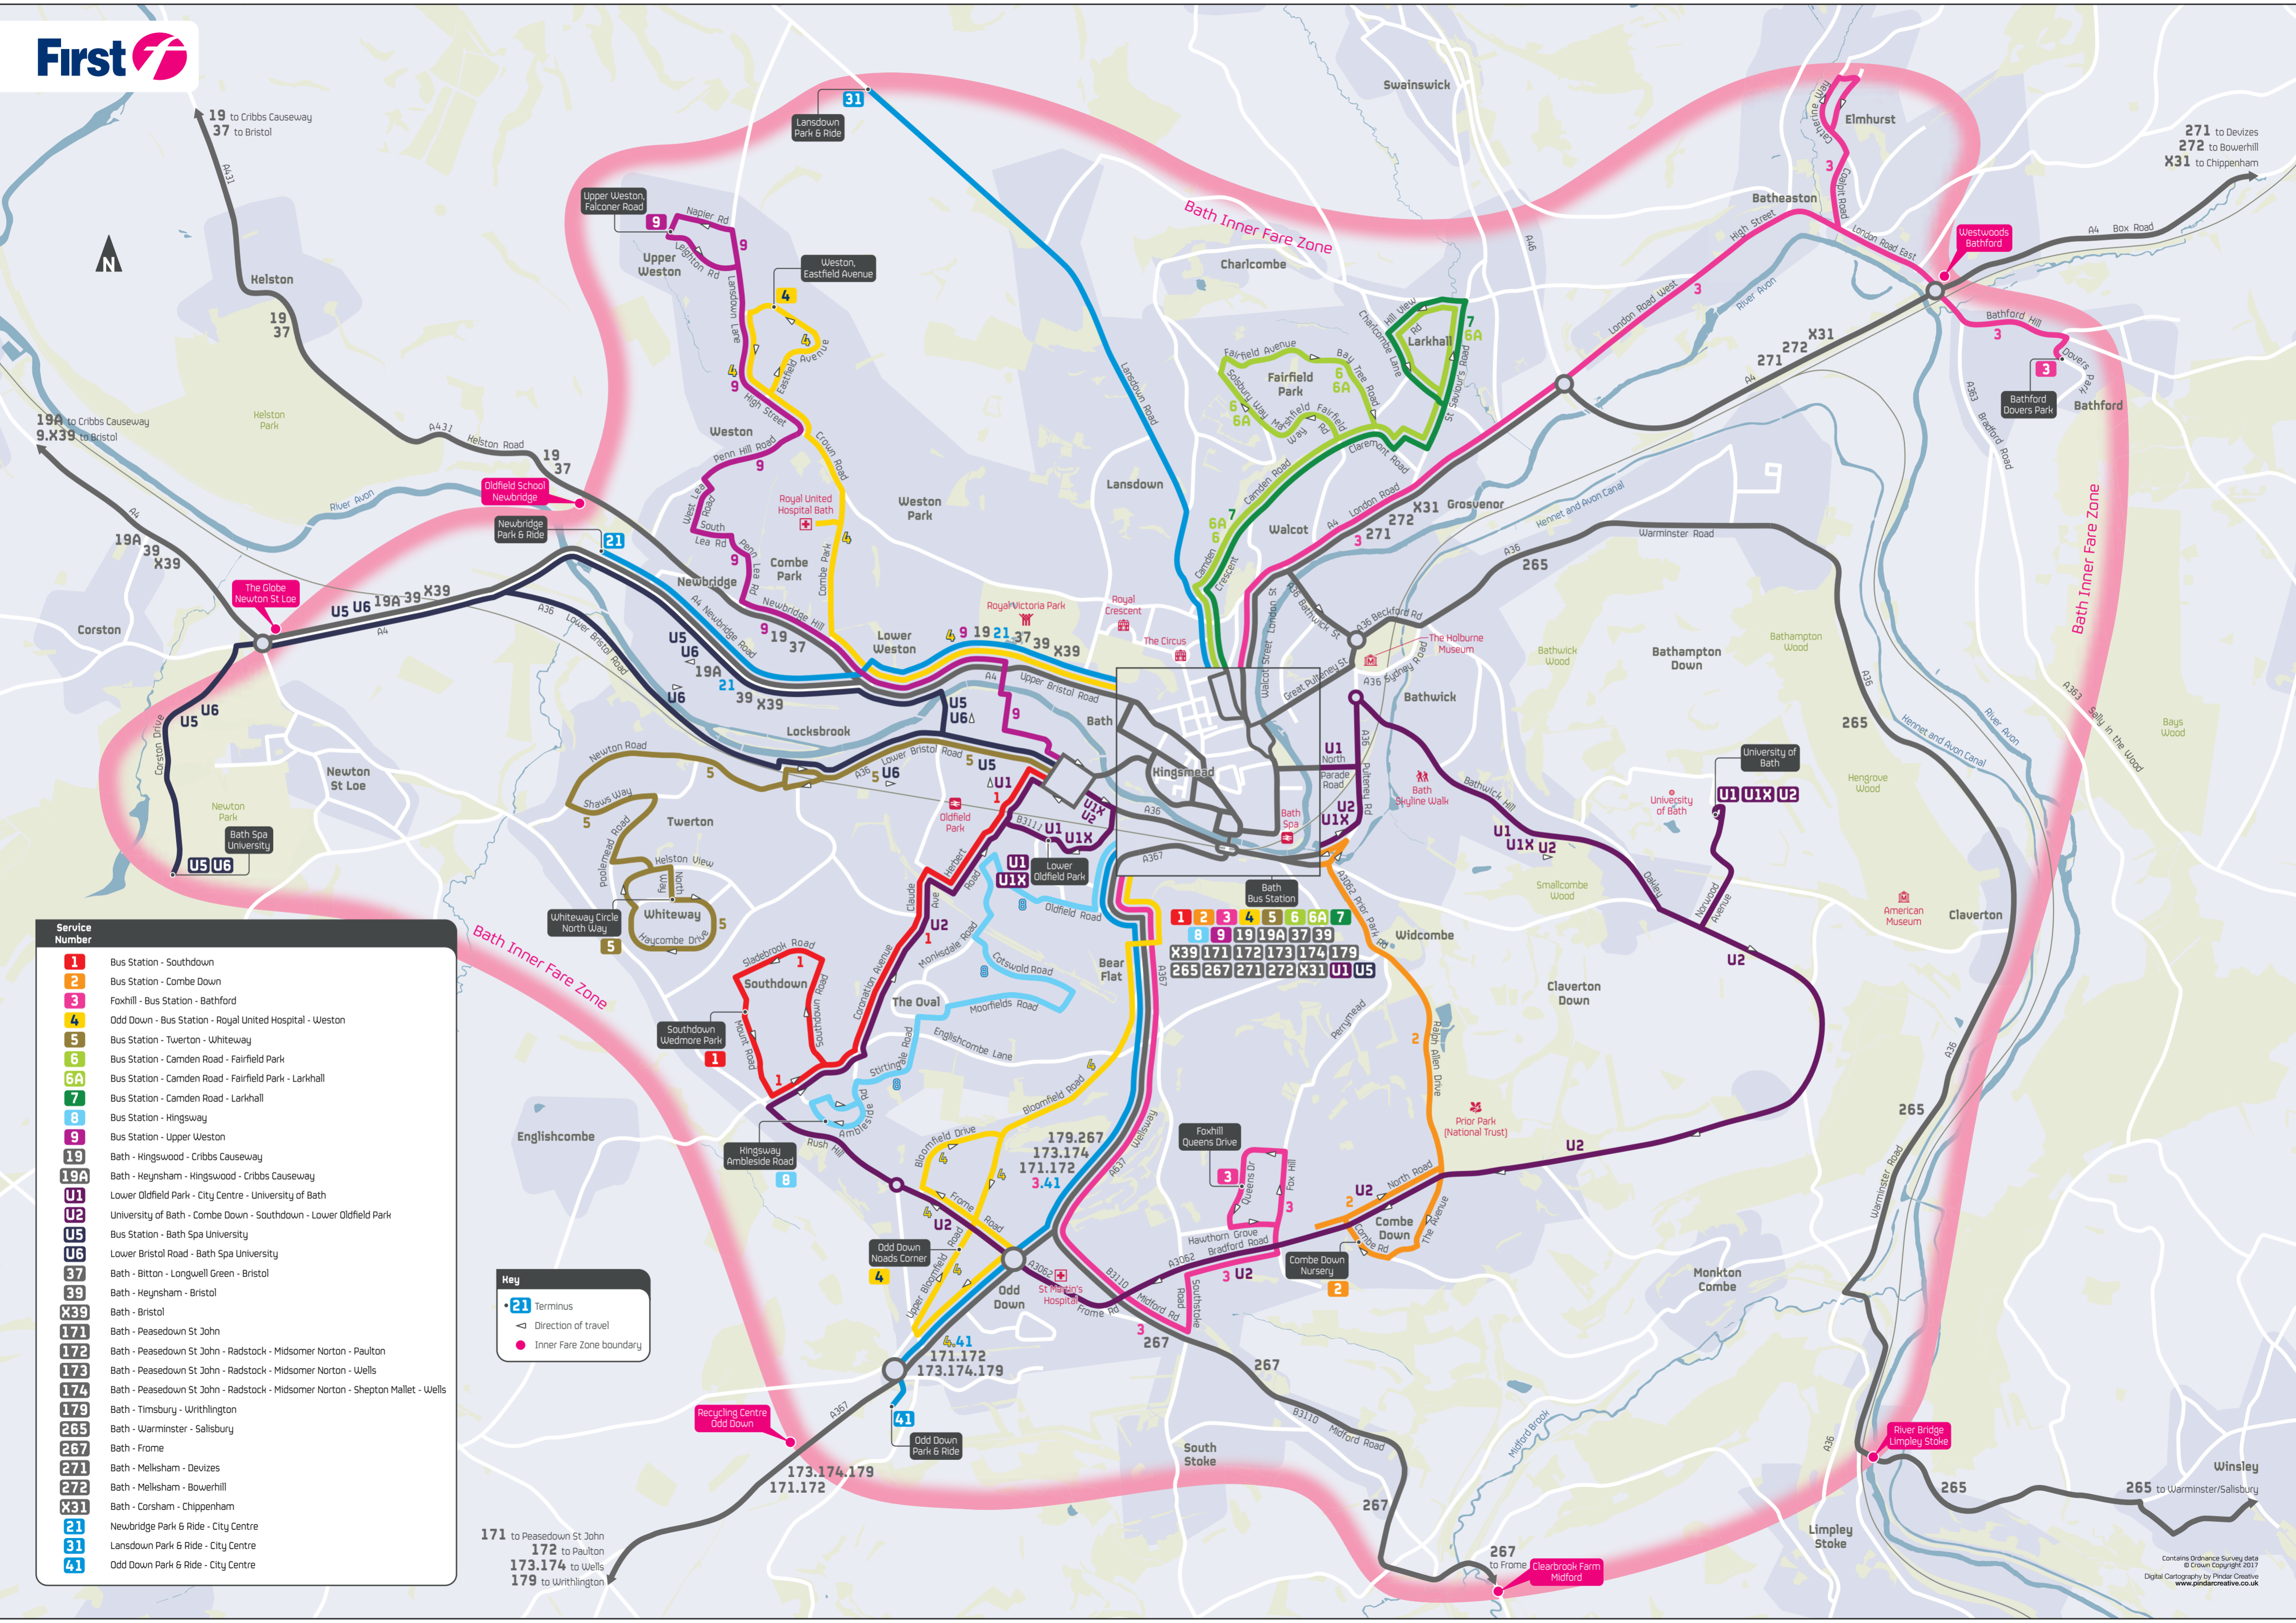

Ticket prices

3 Stop Hop

Travel 3 stops in **Bath Inner Zone** (some exclusions apply, see website). Buy from your driver.

Adult	£1.00
16-21 year old/Student	£0.70
Child (5-15 year old)	£0.50

Flat Fare

Any single journey in **Bath Inner Zone** longer than a 3 Stop Hop:

Note: All buses departing after 2400 leave from stop **Bk** on Dorchester Street instead of the Bus Station

sweet or sour...

how did today's journey leave you feeling?

help us deliver a better bus service for you by answering four simple questions online...

Cover photo courtesy of Neville Stanek Photography

Service Number	Description
1	Bus Station - Southdown
2	Bus Station - Combe Down
3	Foxhill - Bus Station - Bathford
4	Odd Down - Bus Station - Royal United Hospital - Weston
5	Bus Station - Twerton - Whiteway
6	Bus Station - Camden Road - Fairfield Park
6A	Bus Station - Camden Road - Fairfield Park - Larkhall
7	Bus Station - Camden Road - Larkhall
8	Bus Station - Hingsway
9	Bus Station - Upper Weston
19	Bath - Hingswood - Cribbs Causeway
19A	Bath - Heynsham - Hingswood - Cribbs Causeway
U1	Lower Oldfield Park - City Centre - University of Bath
U2	University of Bath - Combe Down - Southdown - Lower Oldfield Park
U5	Bus Station - Bath Spa University
U6	Lower Bristol Road - Bath Spa University
37	Bath - Bitton - Longwell Green - Bristol
39	Bath - Heynsham - Bristol
X39	Bath - Bristol
171	Bath - Peasedown St John
172	Bath - Peasedown St John - Radstock - Midsomer Norton - Paulton
173	Bath - Peasedown St John - Radstock - Midsomer Norton - Wells
174	Bath - Peasedown St John - Radstock - Midsomer Norton - Shepton Mallet - Wells
179	Bath - Timsbury - Writhlington
265	Bath - Warminster - Salisbury
267	Bath - Frome
271	Bath - Melksham - Devizes
272	Bath - Melksham - Bowerhill
X31	Bath - Corsham - Chippenham
21	Newbridge Park & Ride - City Centre
31	Lansdown Park & Ride - City Centre
41	Odd Down Park & Ride - City Centre