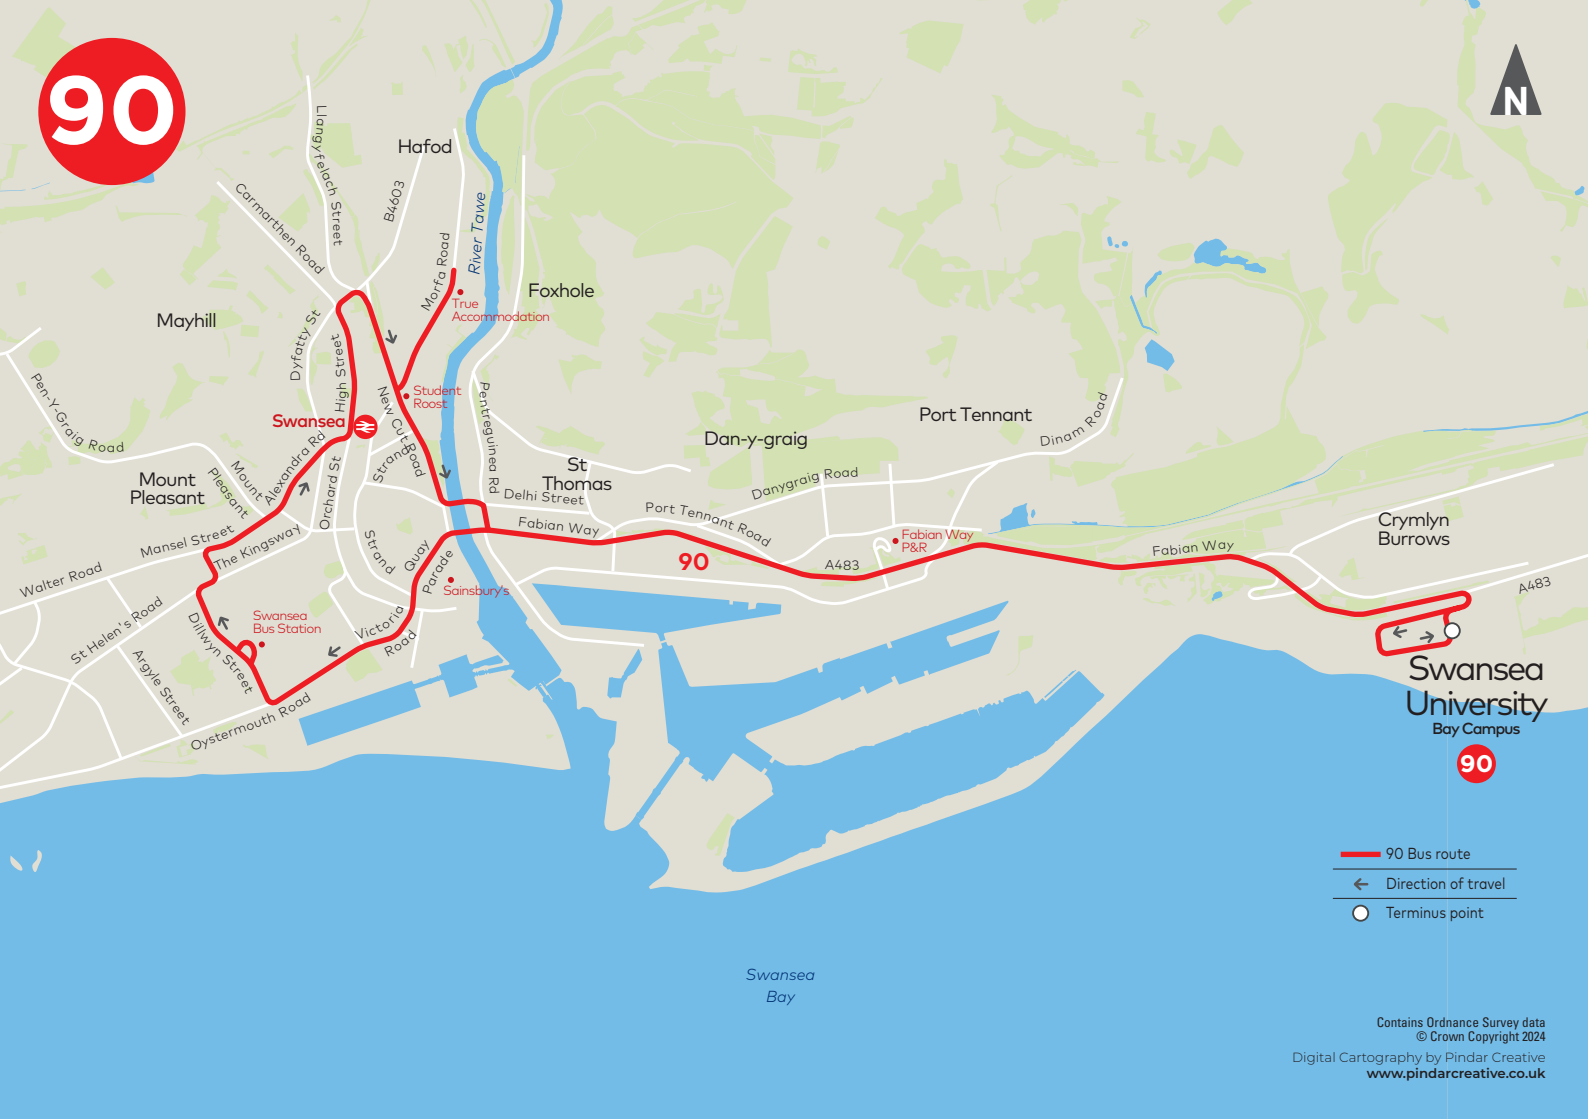

90

- 90 Bus route
- Direction of travel
- Terminus point

Swansea
Bay Campus

90