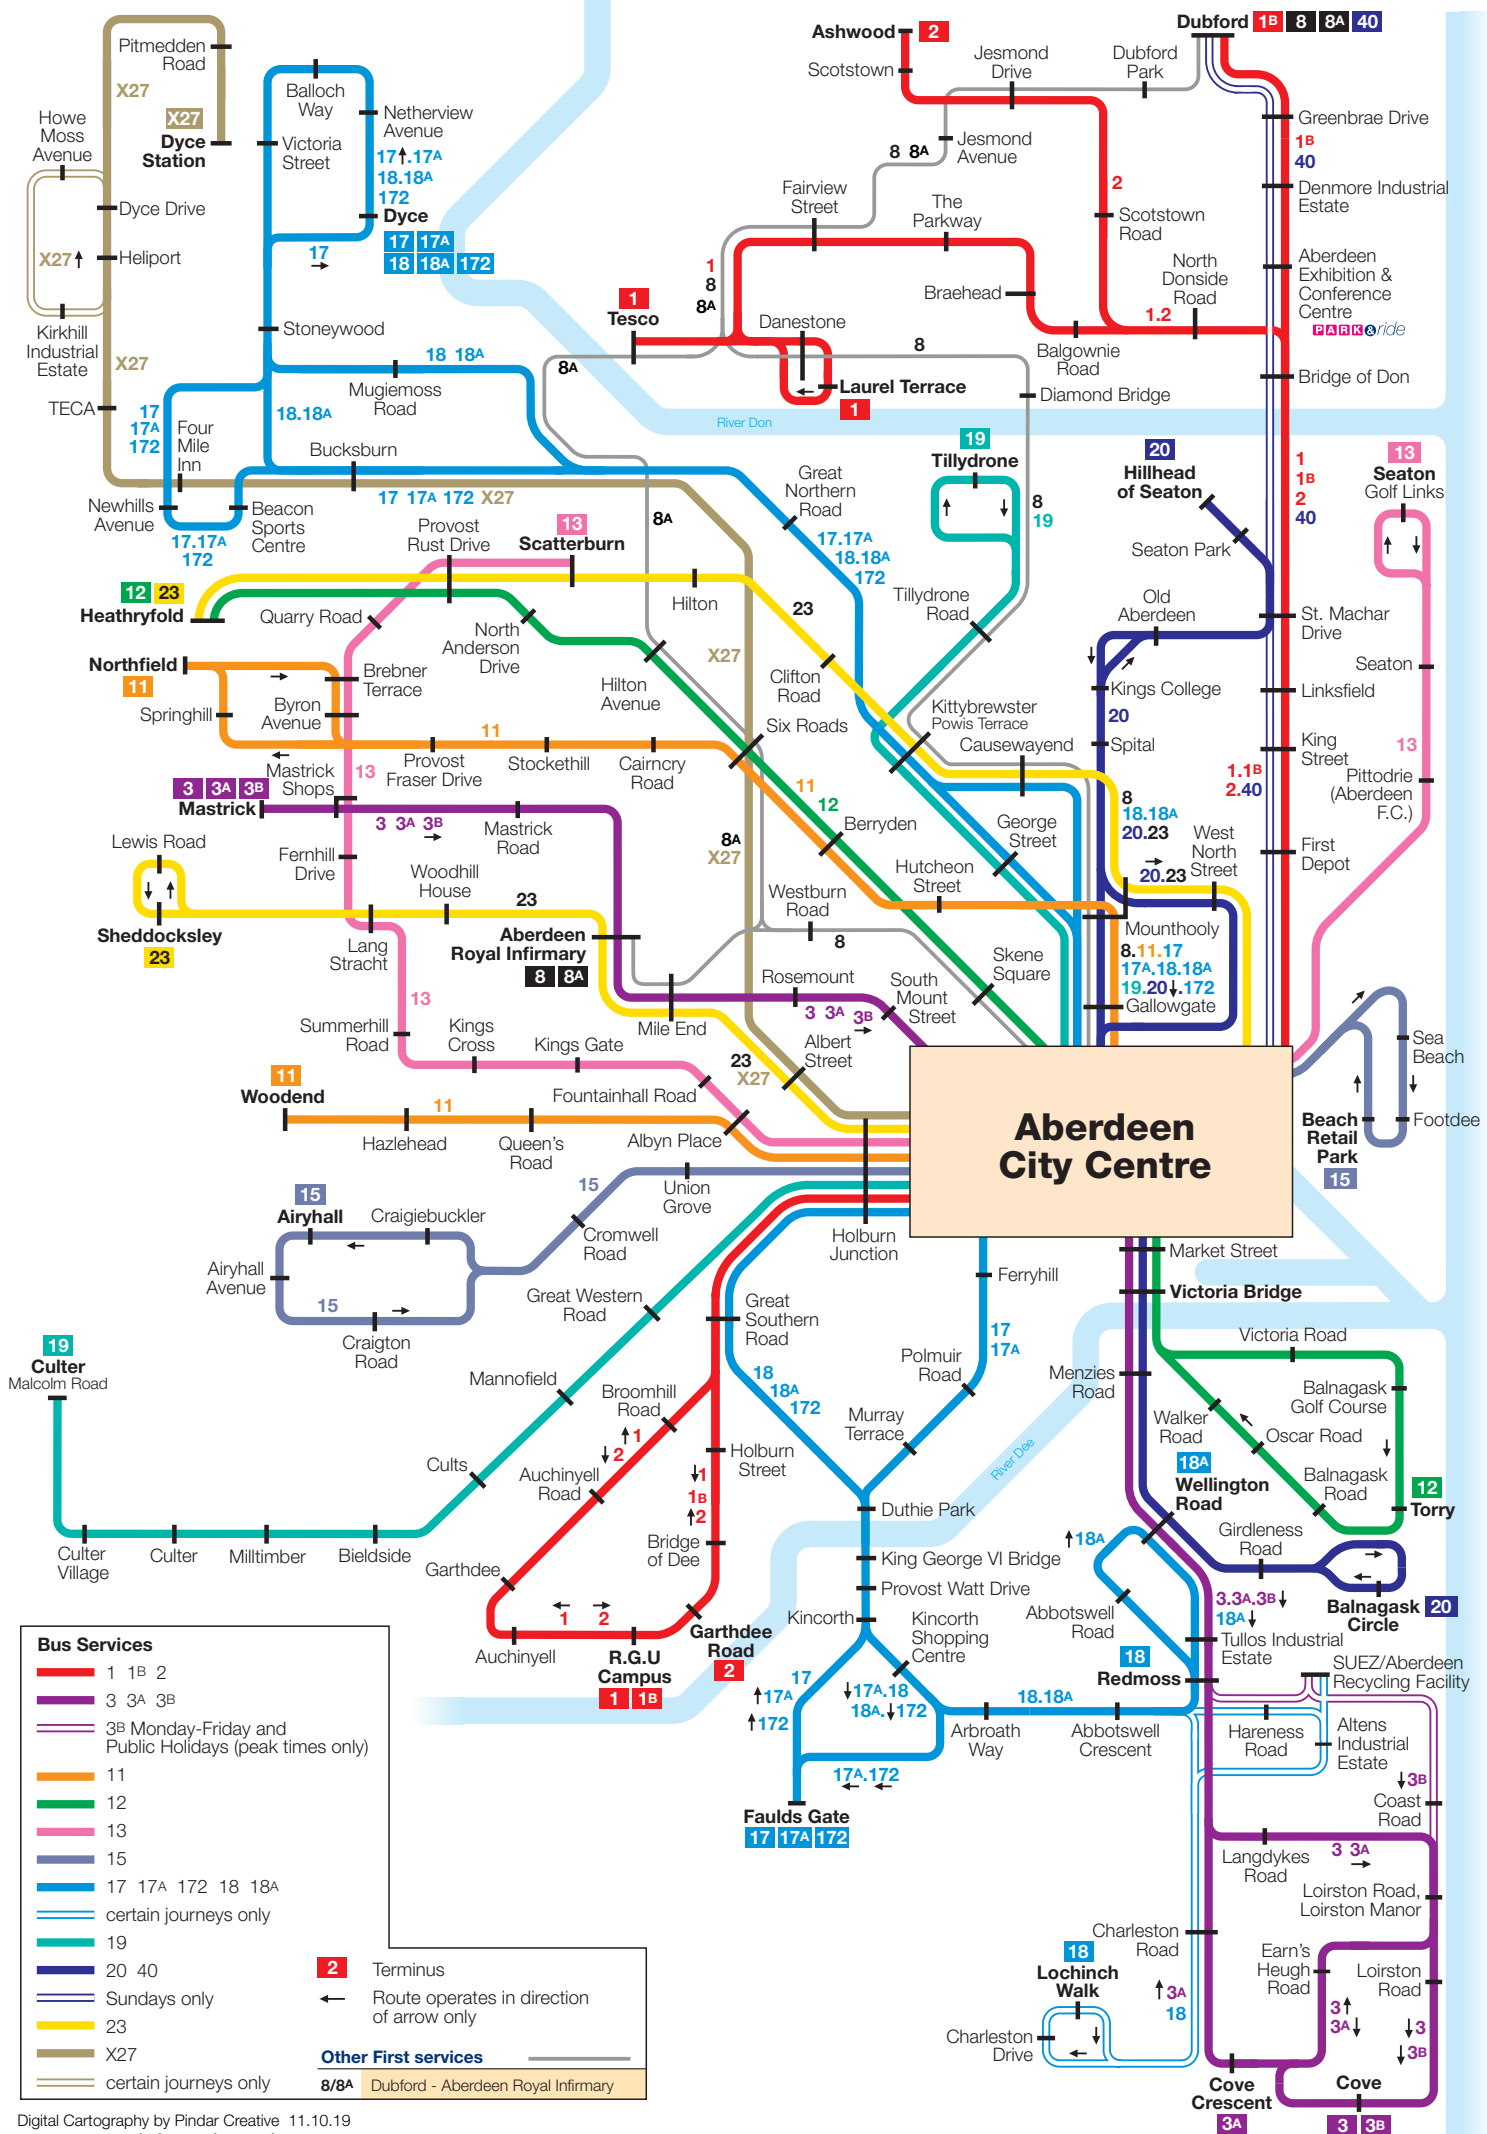

Bus Services

- 1 1B 2
- 3 3A 3B
- 3B Monday-Friday and Public Holidays (peak times only)
- 11
- 12
- 13
- 15
- 17 17A 172 18 18A
- certain journeys only
- 19
- 20 40
- Sundays only
- 23
- X27
- certain journeys only

Other First services

- 8/8A Dubford - Aberdeen Royal Infirmary

Terminus 2

Route operates in direction of arrow only ←