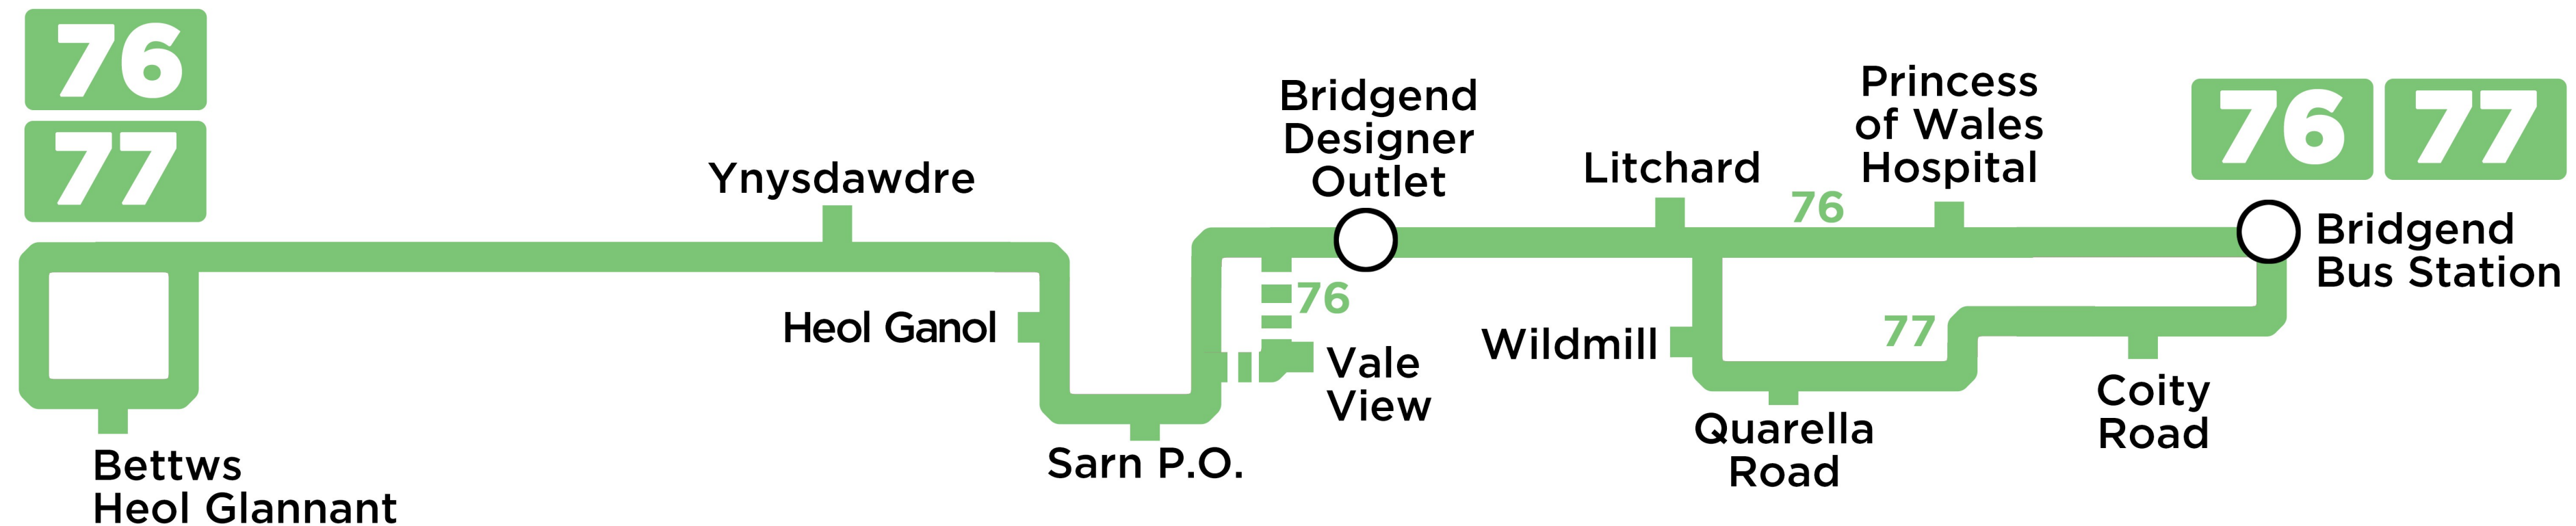

Services 76, 77

Bridgend to Bettws via Sarn

www.firstgroup.com/cymru