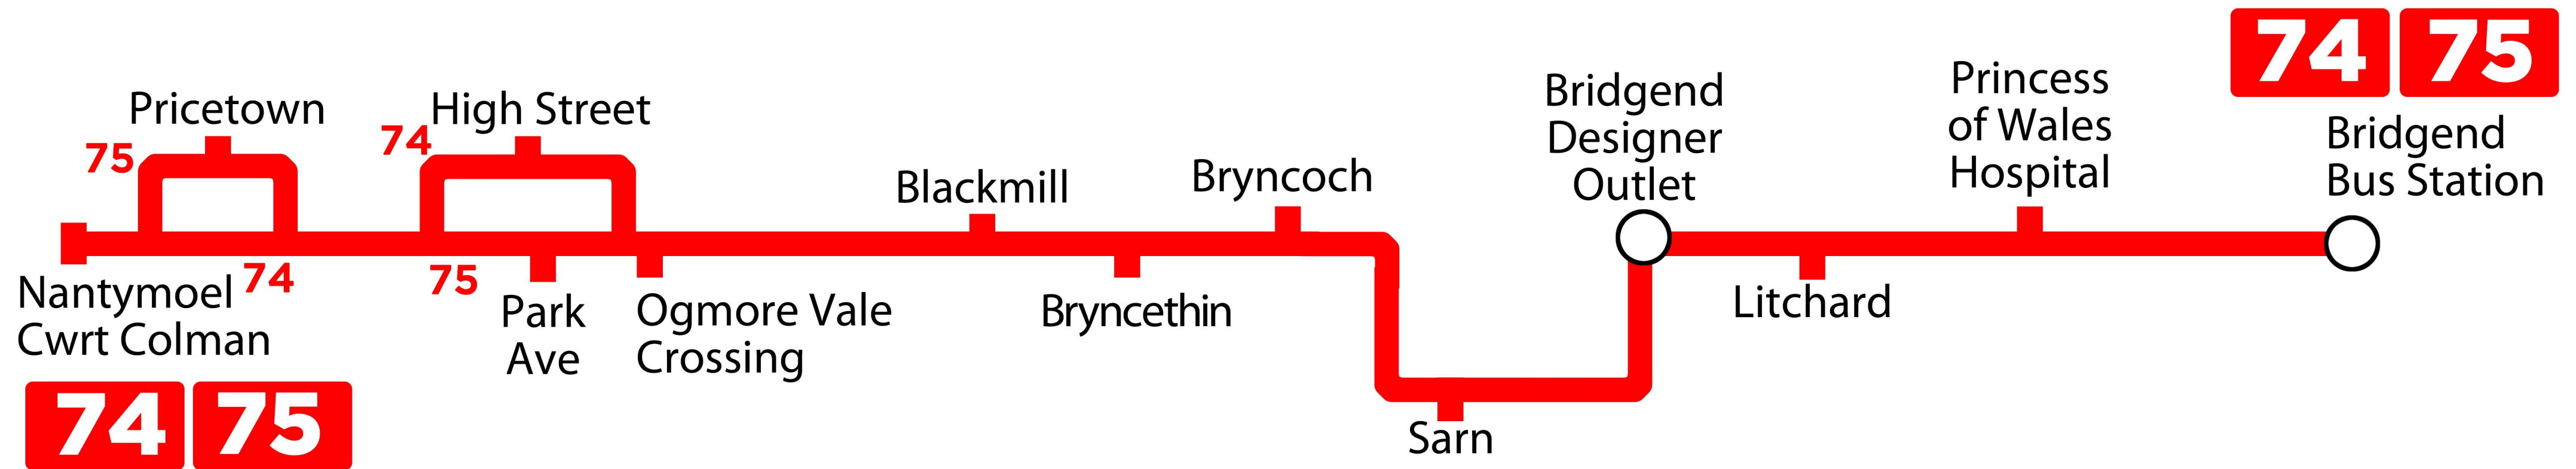

Services 74, 75

Bridgend to Nantymoel via Sarn, Bryncethin, Blackmill and Ogmore Vale

www.firstgroup.com/cymru