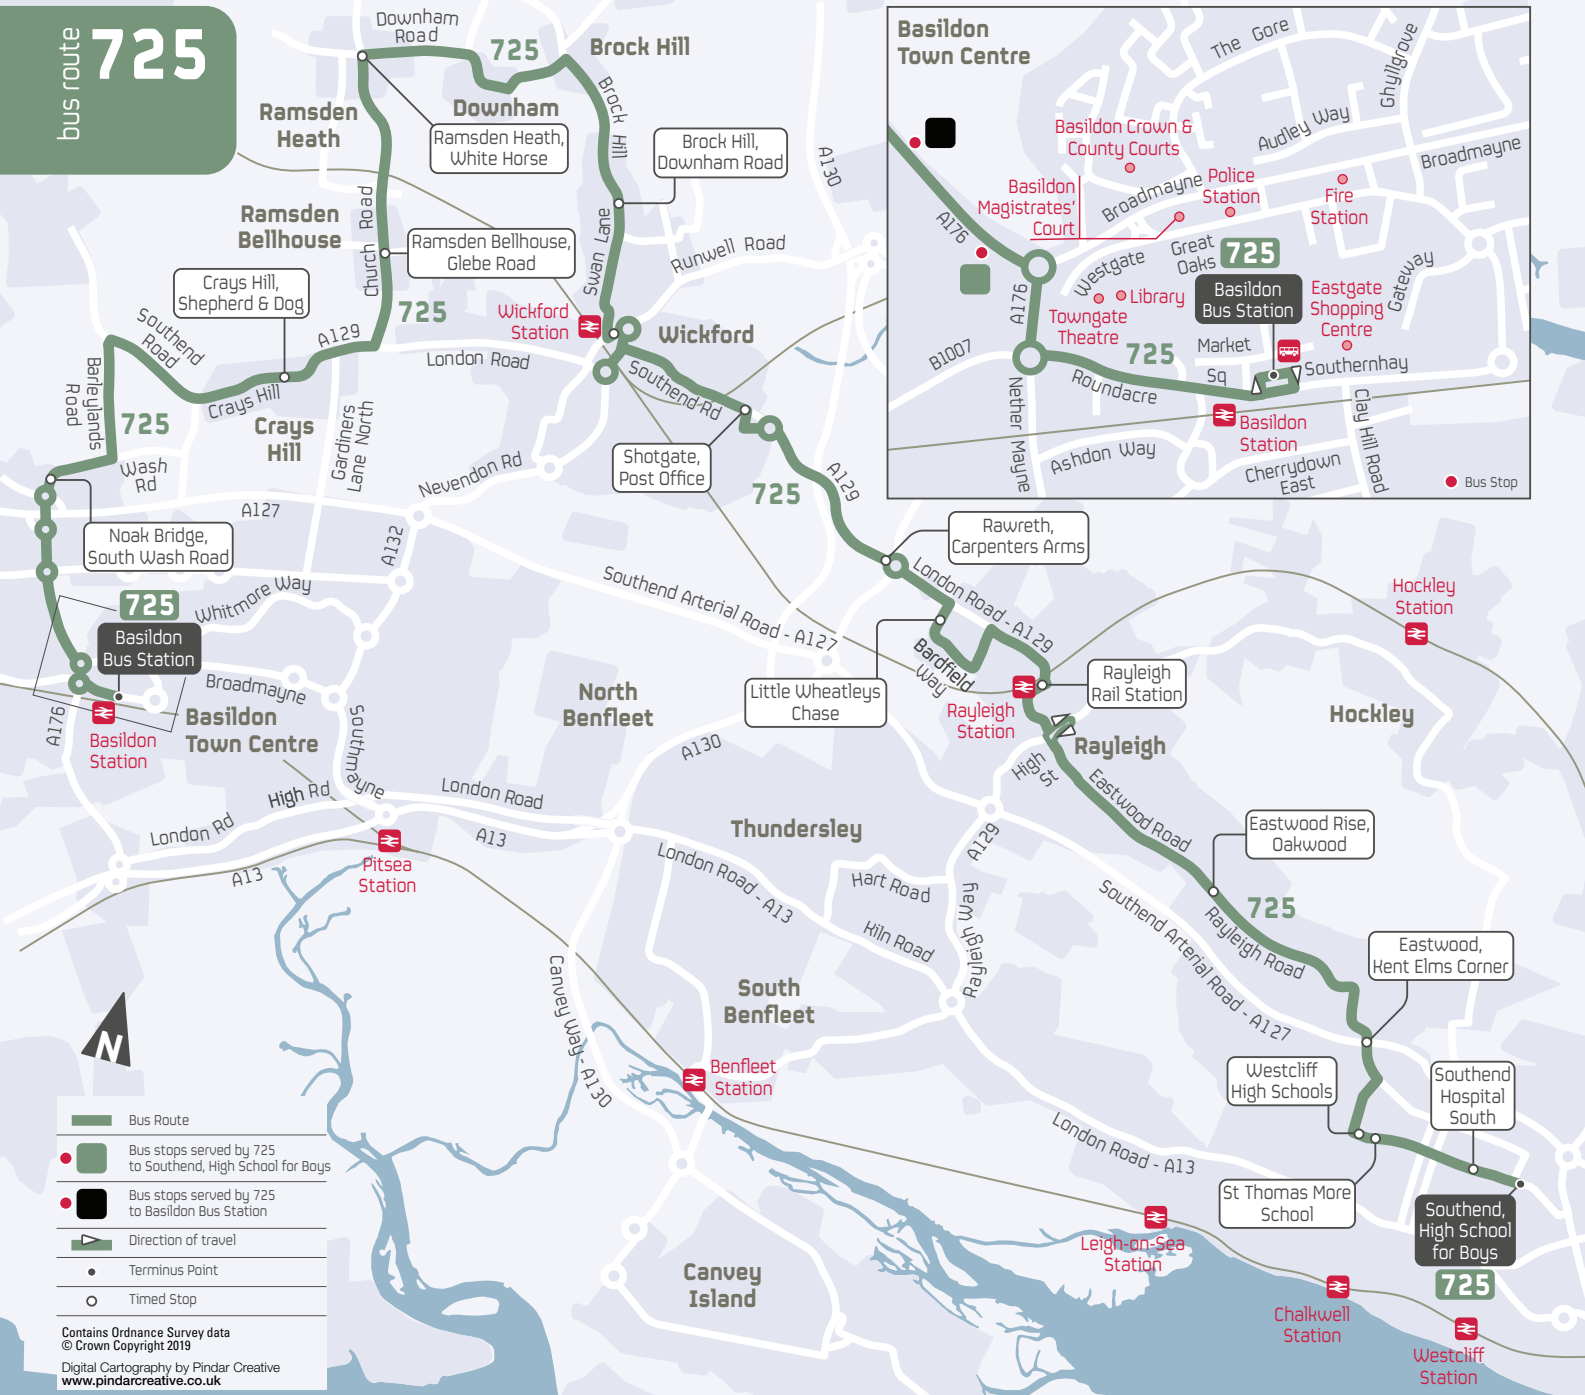

bus route **725**

- Bus Route
- Bus stops served by 725 to Southend, High School for Boys
- Bus stops served by 725 to Basildon Bus Station
- Direction of travel
- Terminus Point
- Timed Stop

Contains Ordnance Survey data
 © Crown Copyright 2019
 Digital Cartography by Pindar Creative
www.pindarcreative.co.uk