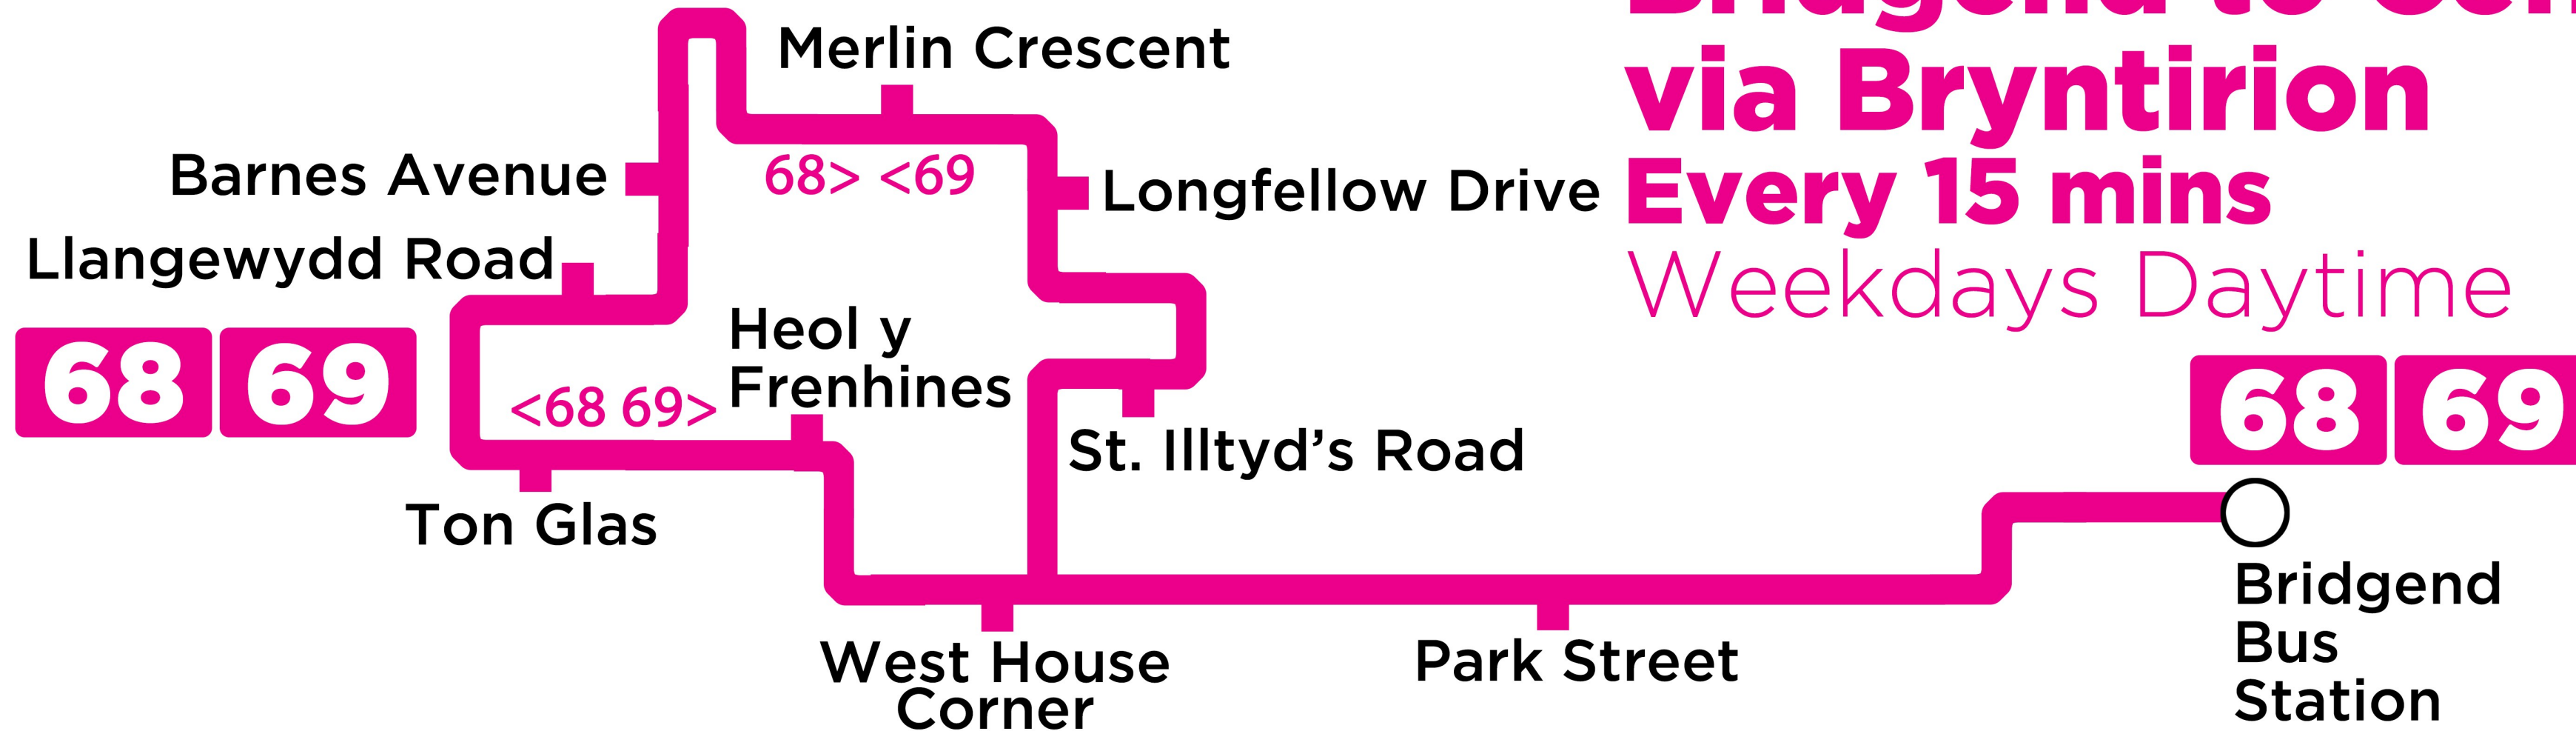

Services 68, 69

**Bridgend to Cefn Glas
via Bryntirion**
Every 15 mins
Weekdays Daytime

www.firstgroup.com/cymru