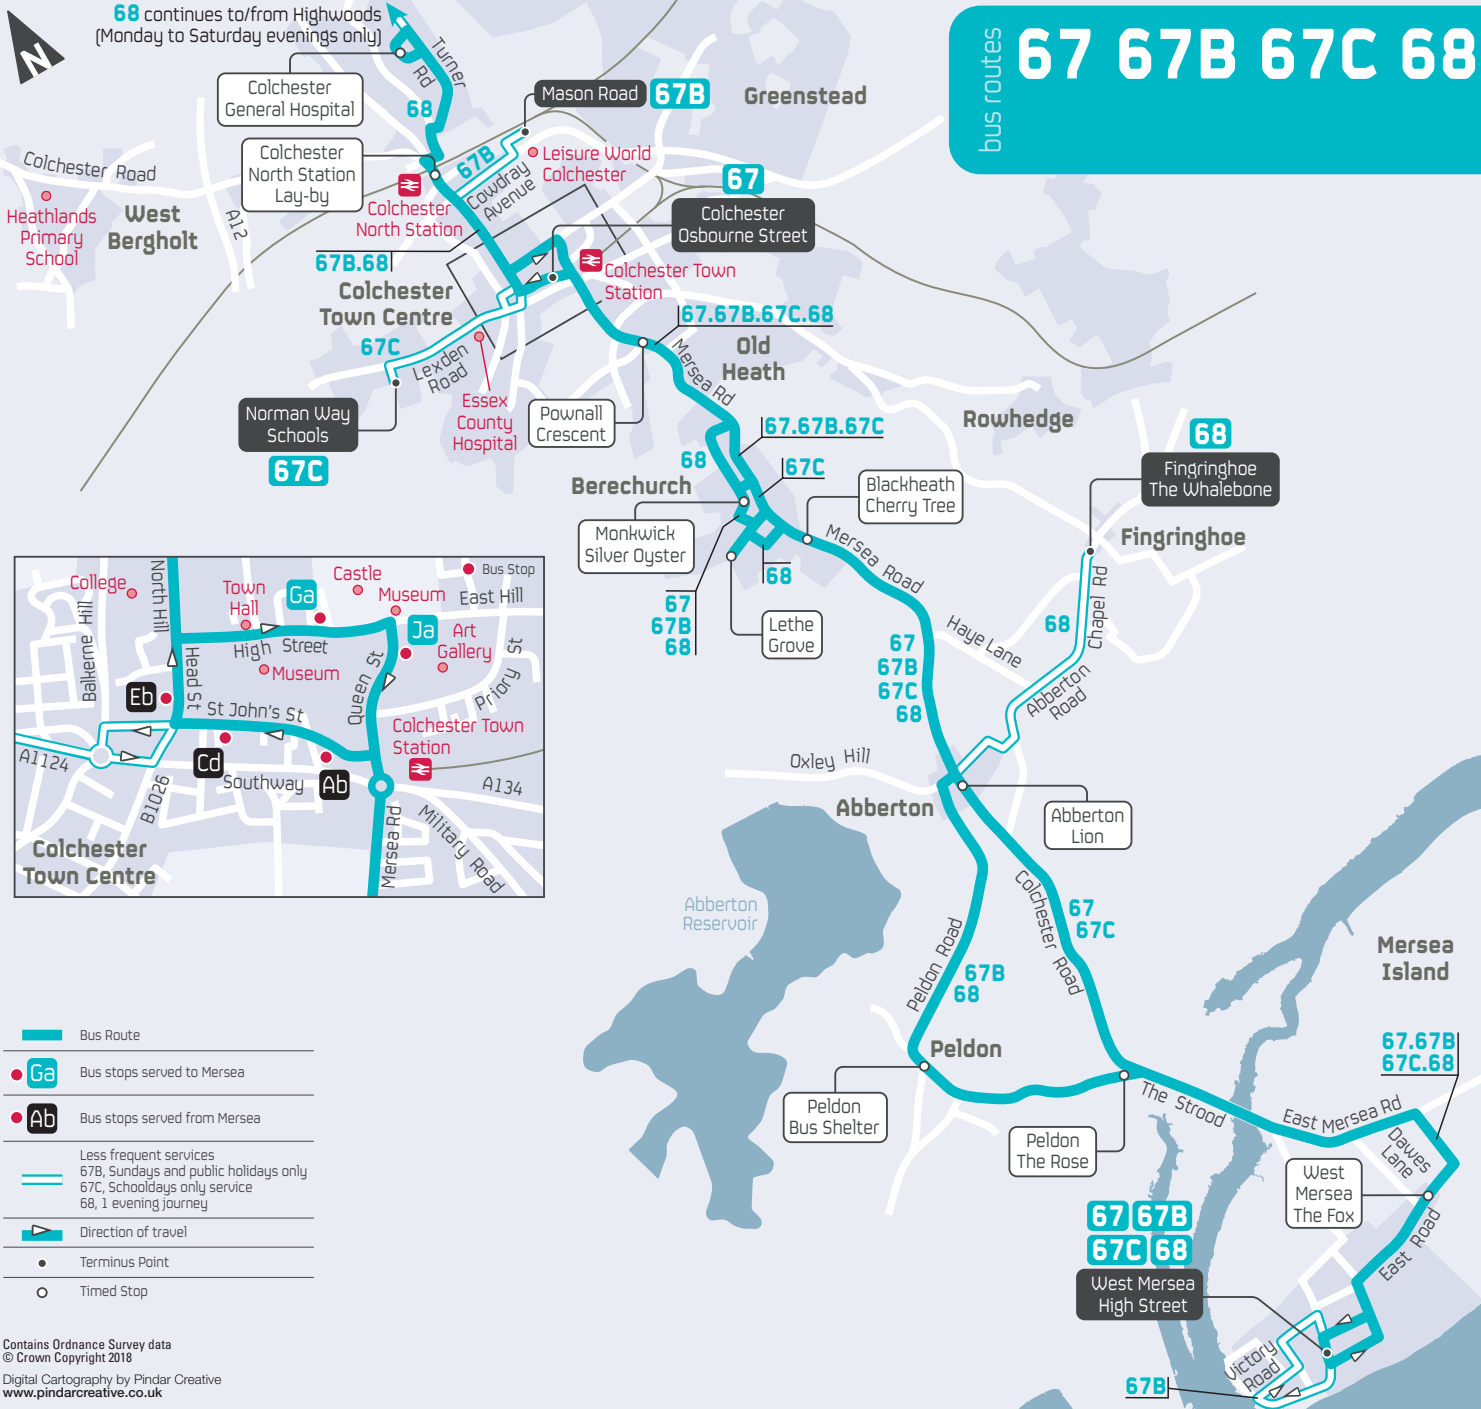

bus routes 67 67B 67C 68

68 continues to/from Highwoods (Monday to Saturday evenings only)

- Bus Route
- Bus stops served to Mersea
- Bus stops served from Mersea
- Less frequent services 67B, Sundays and public holidays only
- 67C, Schooldays only service
- 68, 1 evening journey
- Direction of travel
- Terminus Point
- Timed Stop