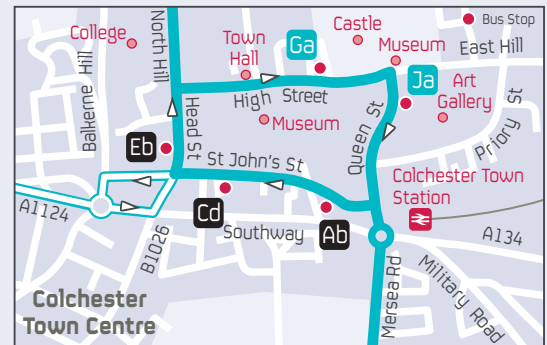

bus routes 67 67B 67C 68

68 continues to/from Highwoods (Monday to Saturday evenings only)

- Bus Route
- Bus stops served to Mersea
- Bus stops served from Mersea
- Less frequent services 67B, Sundays and public holidays only
- 67C, Schooldays only service
- 68, 1 evening journey
- Direction of travel
- Terminus Point
- Timed Stop