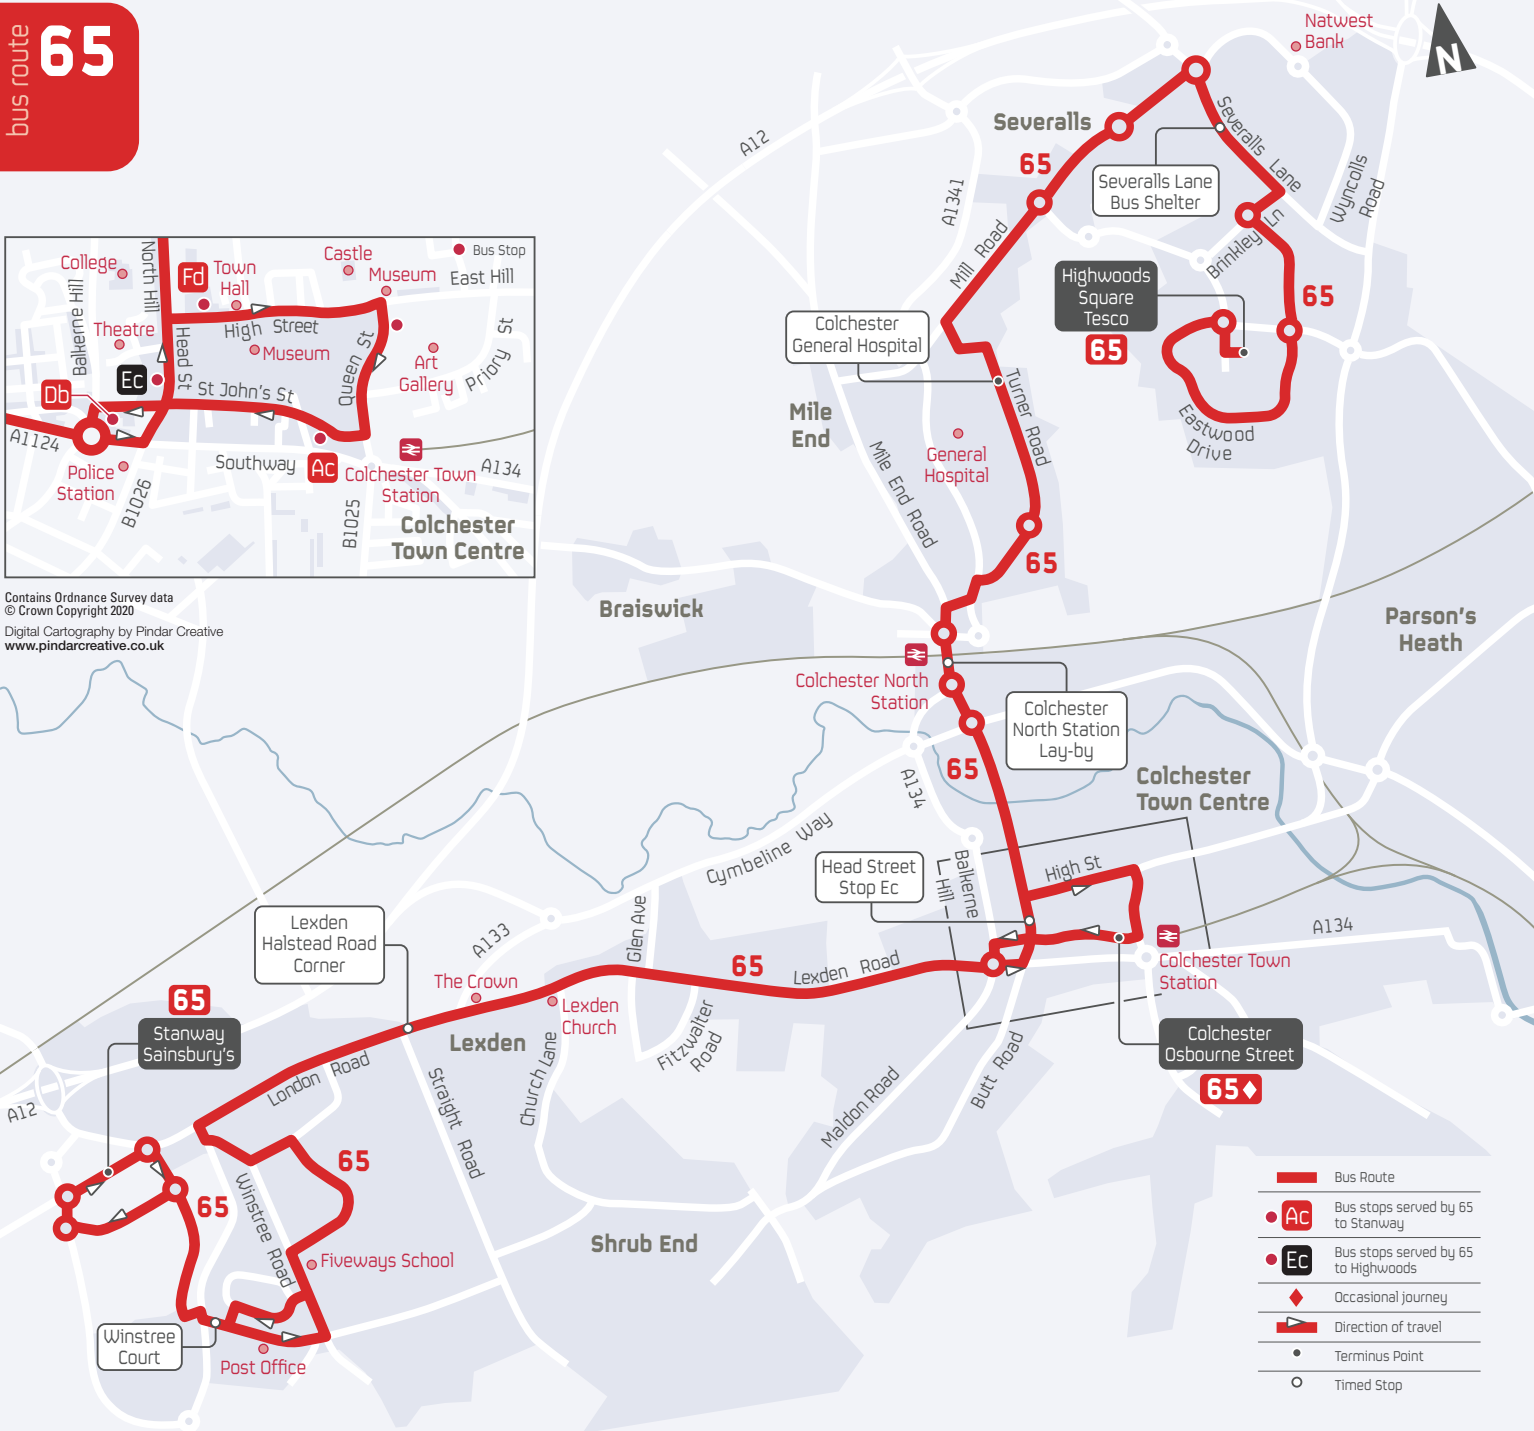

bus route **65**

Contains Ordnance Survey data
© Crown Copyright 2020
Digital Cartography by Pindar Creative
www.pindarcreative.co.uk

- Bus Route
- **AC** Bus stops served by 65 to Stanway
- **EC** Bus stops served by 65 to Highwoods
- ◆ Occasional journey
- ▶ Direction of travel
- Terminus Point
- Timed Stop