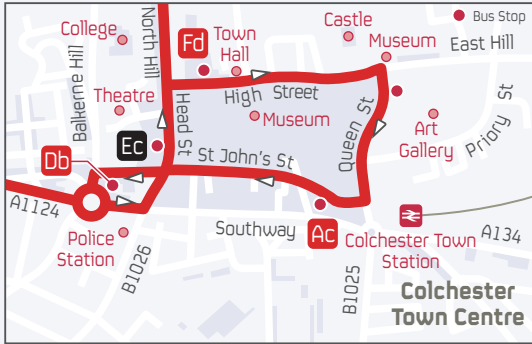

bus route **65**

Contains Ordnance Survey data
© Crown Copyright 2020
Digital Cartography by Pindar Creative
www.pindarcreative.co.uk

- Bus Route
- **AC** Bus stops served by 65 to Stanway
- **EC** Bus stops served by 65 to Highwoods
- ◆ Occasional journey
- ▶ Direction of travel
- Terminus Point
- Timed Stop