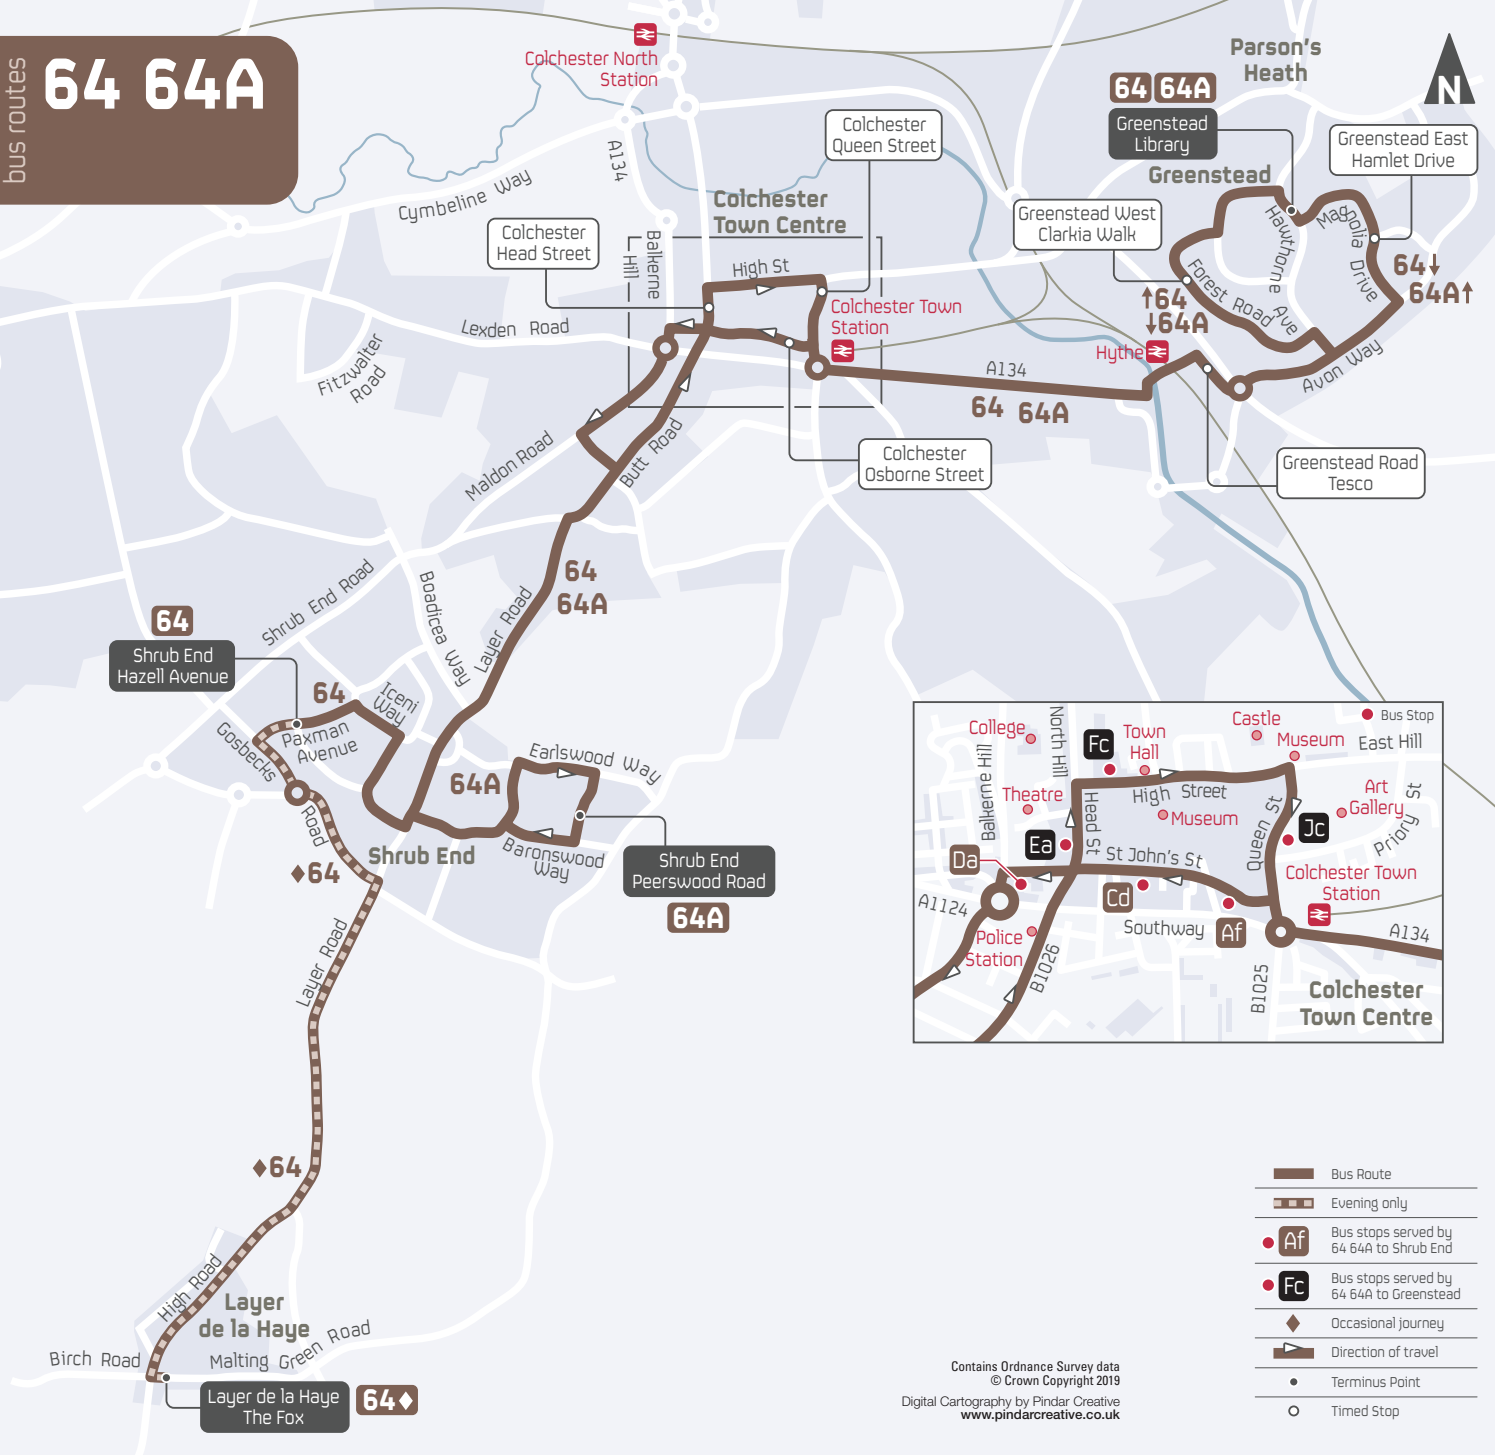

64 64A

- Bus Route
- Evening only
- Bus stops served by 64 64A to Shrub End
- Bus stops served by 64 64A to Greenstead
- Occasional journey
- Direction of travel
- Terminus Point
- Timed Stop