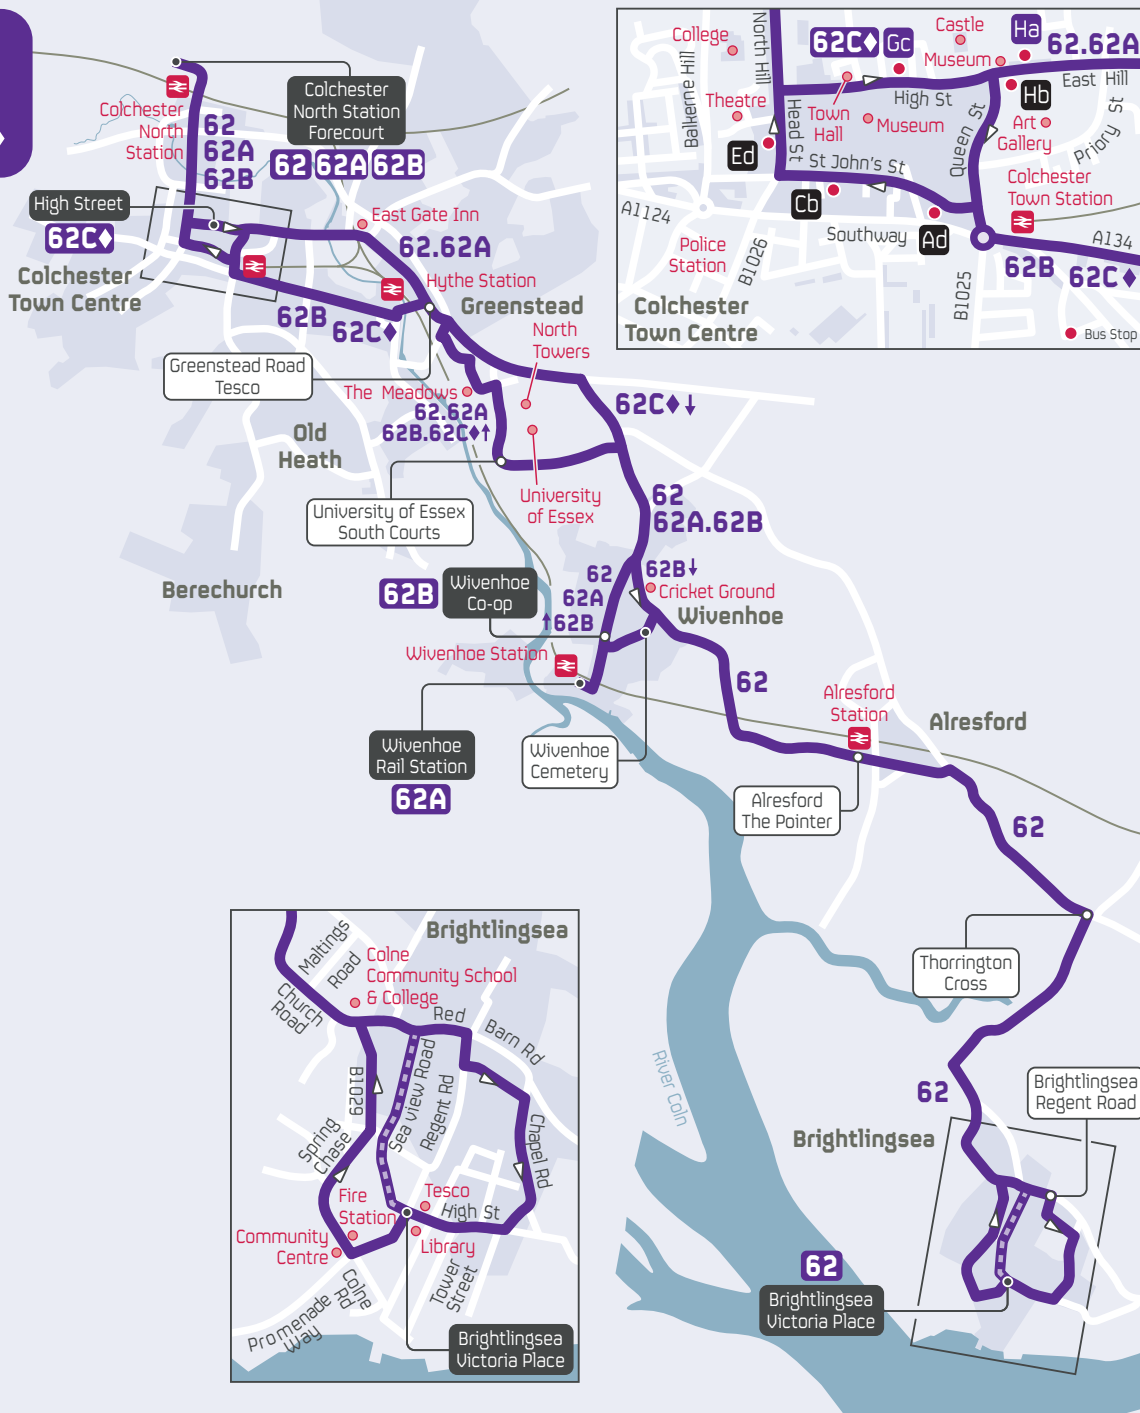

bus routes
62 62A
62B 62C

-  Bus Route
-  Occasional journeys
-  Sunday only service
-  Bus stops served by 62 to Brightlingsea
62A 62B to Wivenhoe
62C to University of Essex
-  Bus stops served by
62 62A 62B to Colchester North Station
62C to Colchester Town Centre
-  Direction of travel
-  Terminus Point
-  Timed Stop