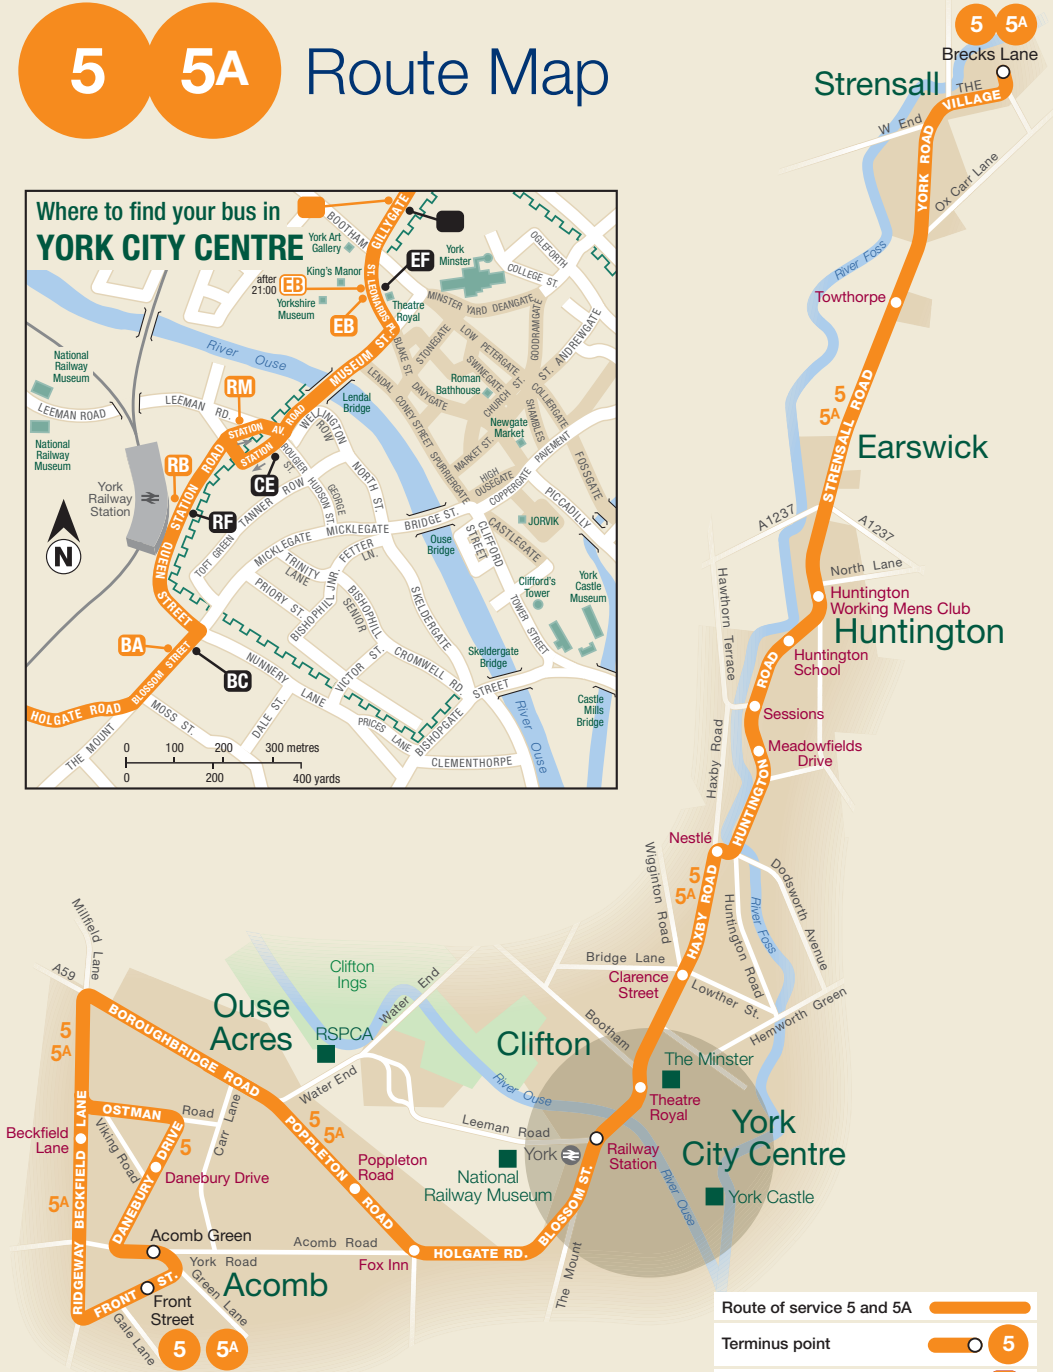

5 5A

Route Map

Route of service 5 and 5A	
Terminus point	
Bus stops served to Strensall	
Bus stops served to Acomb	
Railway line and station	