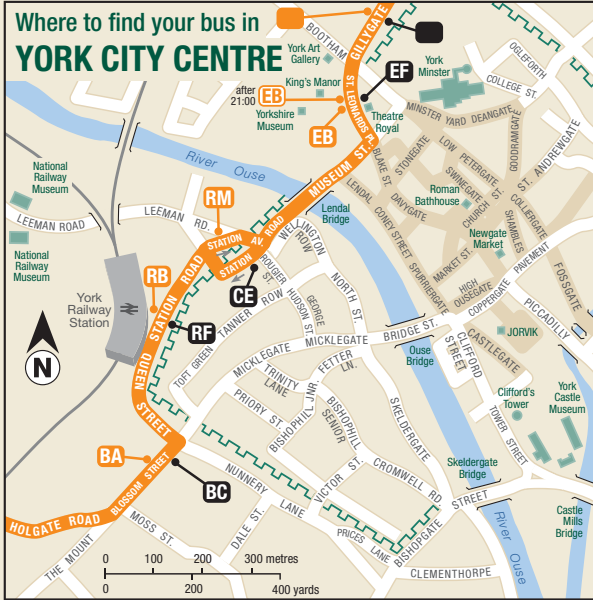

5 5A

Route Map

Route of service 5 and 5A	
Terminus point	
Bus stops served to Strensall	
Bus stops served to Acomb	
Railway line and station	