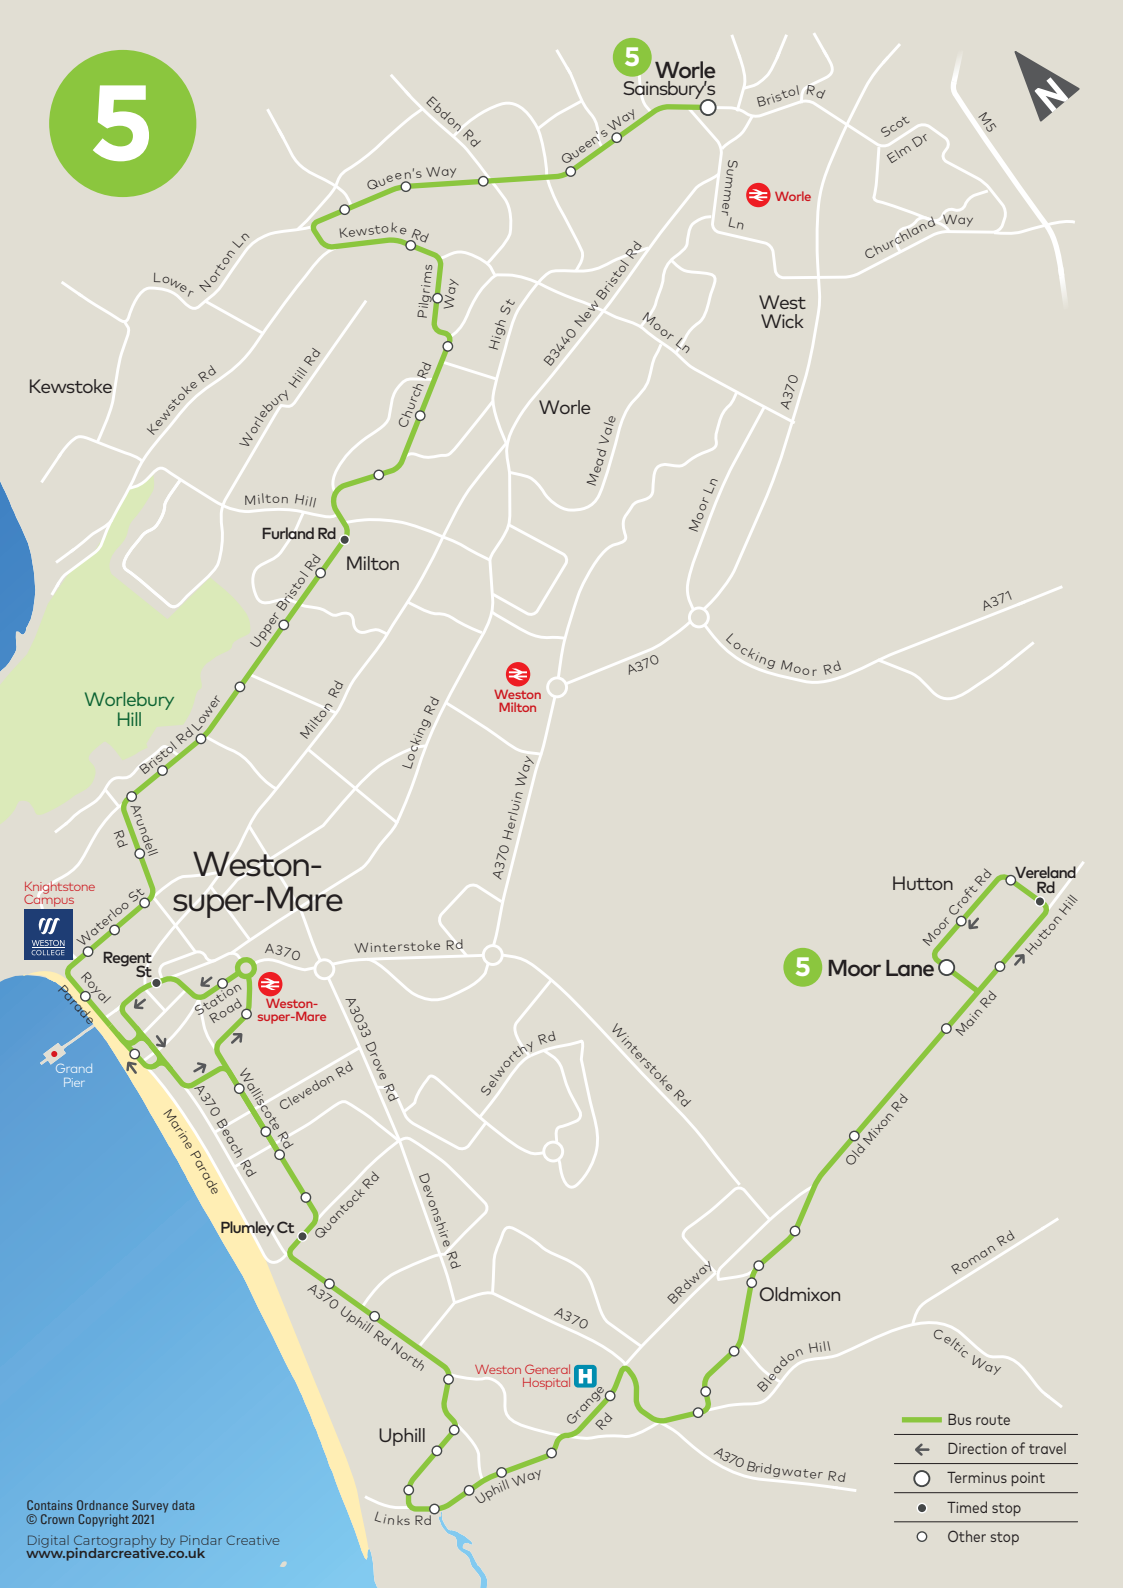

5

5 Worle Sainsbury's

5 Moor Lane

Knightstone Campus
WESTON COLLEGE

- Bus route
- ← Direction of travel
- Terminus point
- Timed stop
- Other stop