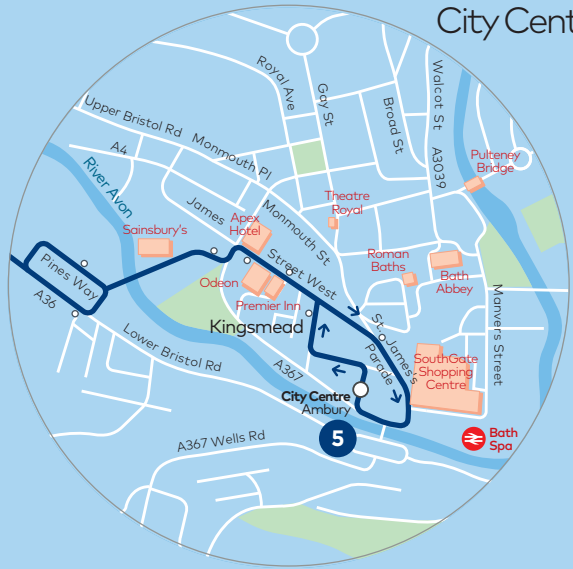

### Bath City Centre

- Bus route
- Direction of travel
- Terminus point
- Timed stop
- Other stop