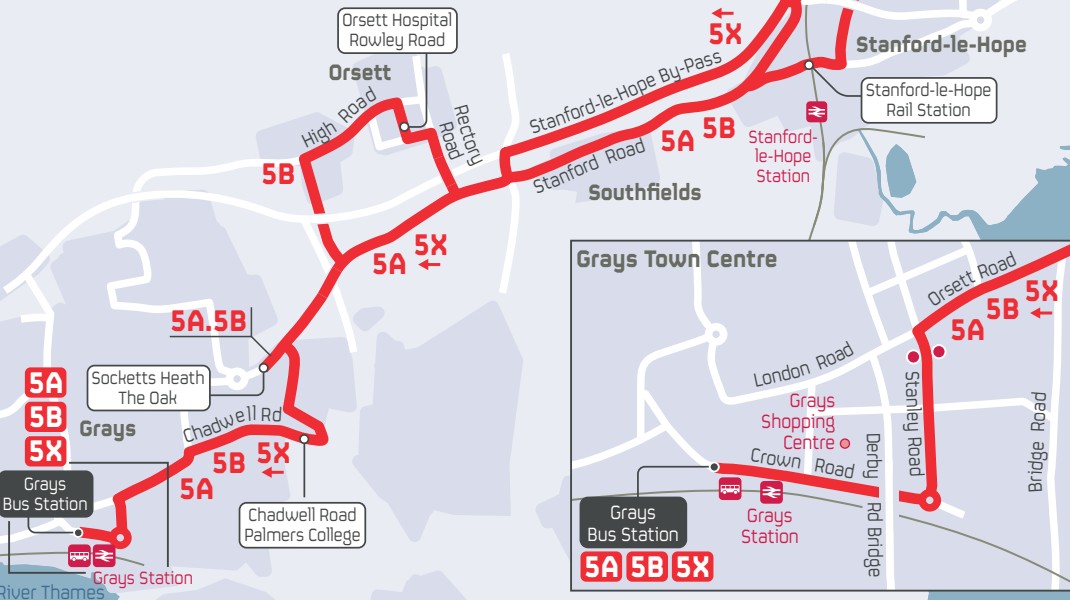

bus routes **5 5A 5B 5X**

- Bus Route
- Bus stops served by 5A 5B 5X to Pitsea Tesco Store/Wickford
- Bus stops served by 5A 5B 5X to Basildon Bus Station/Basildon Hospital Langdon Hills/Grays Bus Station
- Direction of travel
- Terminus Point
- Timed Stop