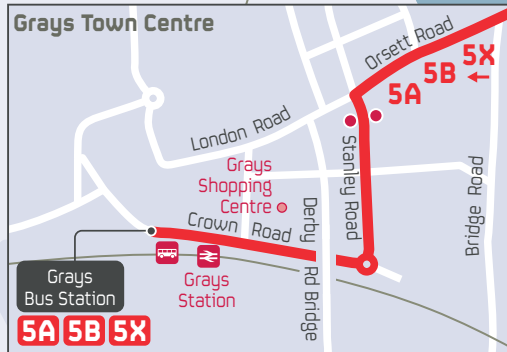

bus routes **5 5A 5B 5X**

- Bus Route
- Bus stops served by 5A 5B 5X to Pitsea Tesco Store/Wickford
- Bus stops served by 5A 5B 5X to Basildon Bus Station/Basildon Hospital Langdon Hills/Grays Bus Station
- Direction of travel
- Terminus Point
- Timed Stop