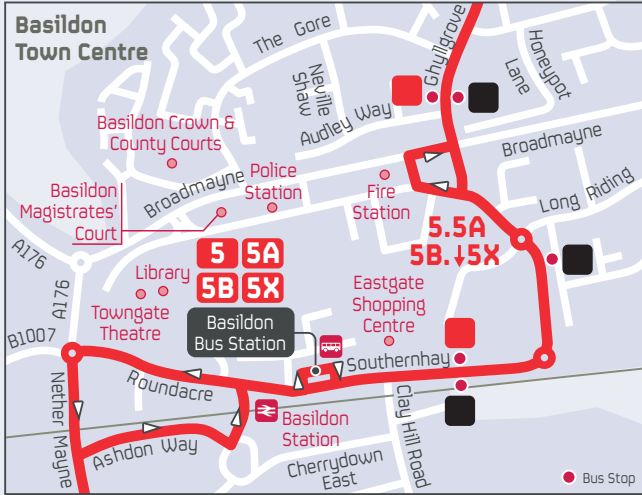

bus routes **5 5A 5B 5X**

- Bus Route
- Bus stops served by 5A 5B 5X to Pitsea Tesco Store/Wickford
- Bus stops served by 5A 5B 5X to Basildon Bus Station/Basildon Hospital Langdon Hills/Grays Bus Station
- Direction of travel
- Terminus Point
- Timed Stop