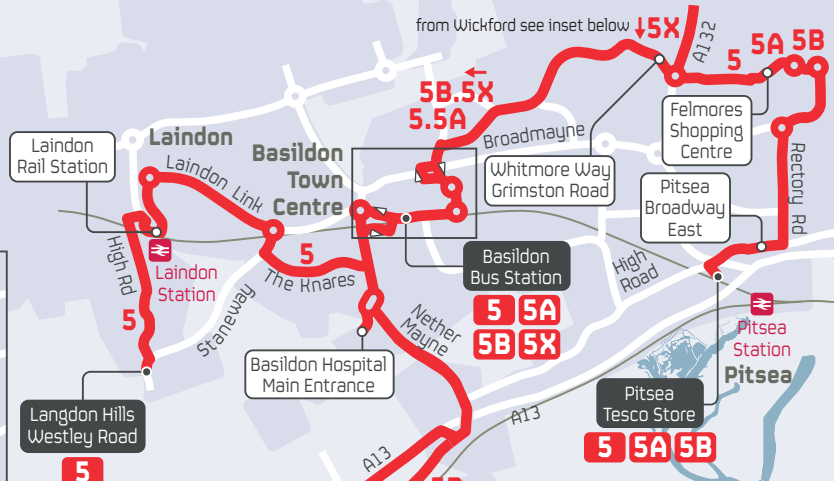

bus routes **5 5A 5B 5X**

- Bus Route
- Bus stops served by 5A 5B 5X to Pitsea Tesco Store/Wickford
- Bus stops served by 5A 5B 5X to Basildon Bus Station/Basildon Hospital Langdon Hills/Grays Bus Station
- Direction of travel
- Terminus Point
- Timed Stop