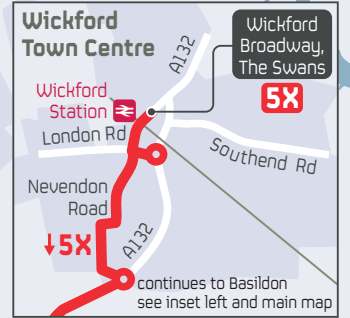

bus routes **5 5A 5B 5X**

- Bus Route
- Bus stops served by 5A 5B 5X to Pitsea Tesco Store/Wickford
- Bus stops served by 5A 5B 5X to Basildon Bus Station/Basildon Hospital Langdon Hills/Grays Bus Station
- Direction of travel
- Terminus Point
- Timed Stop