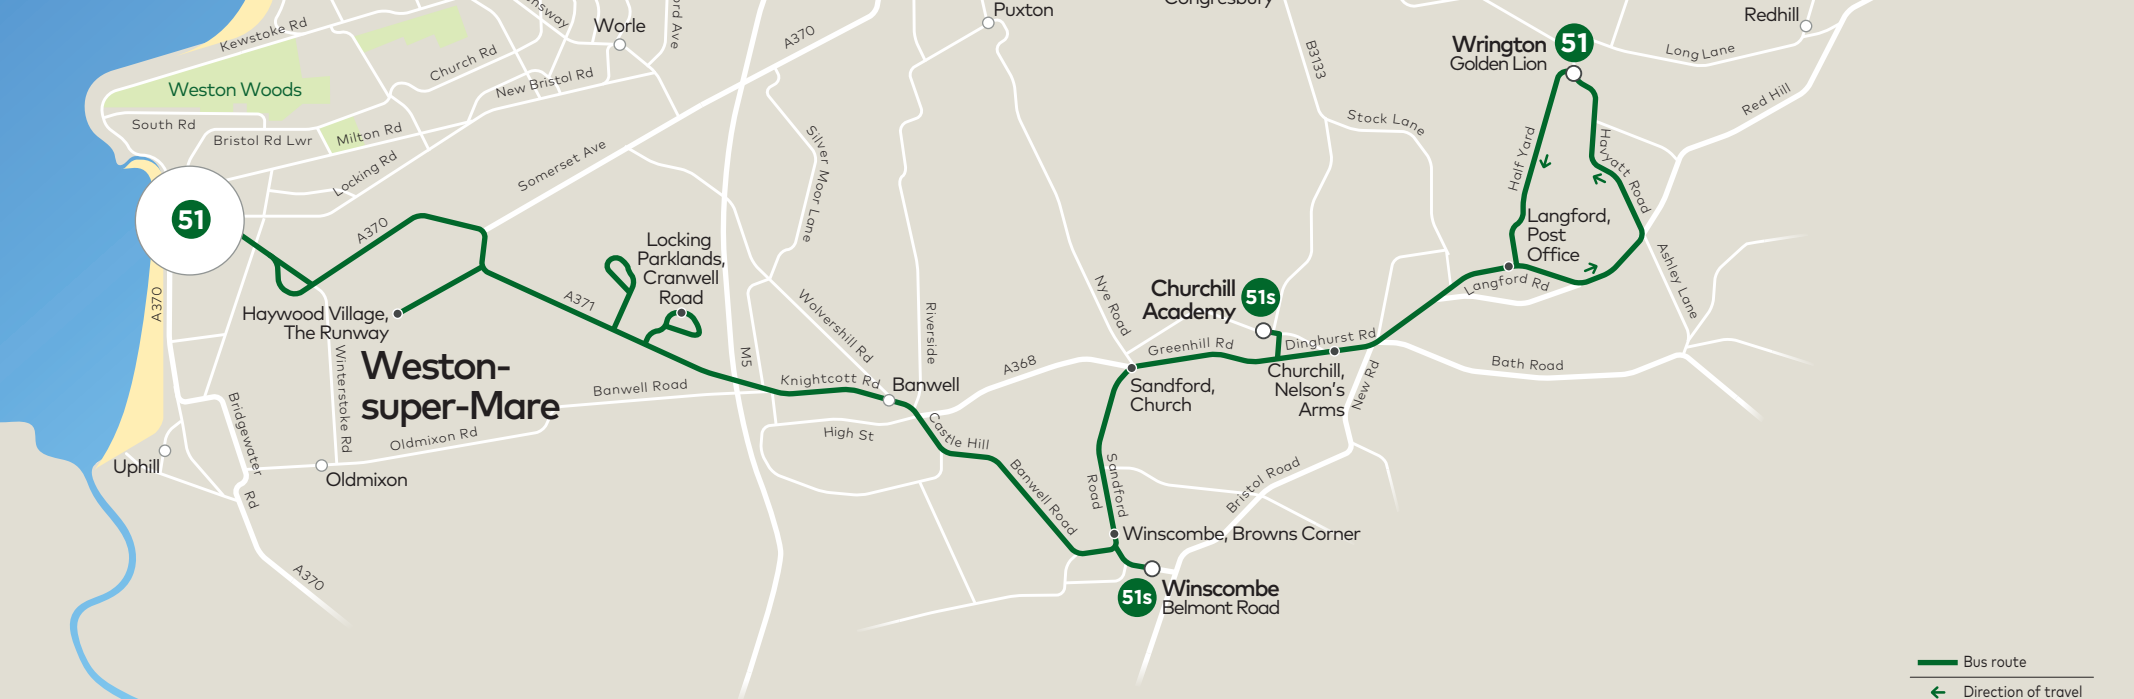

51

Weston-super-Mare - Wrington

via Haywood Village, Locking, Winscombe, Sandford, Churchill and Langford

Monday to Friday (except Public Holidays)

Note	Sch	Hol				
Service Number	51	51	51	51	51	51
Weston-super-Mare, Station Approach	0720	0720	0945	1145	1345	1645
Haywood Village, The Runway	0730	0730	0955	1155	1355	1655
Locking Parklands, Cranwell Road	0740	0740	1002	1202	1402	1702
Winscombe, Browns Corner	0755	0755	1014	1214	1414	1714
Sandford, Church	0759	0759	1018	1218	1418	1718
Churchill Academy	0804	—	—	—	—	—
Churchill, Nelson's Arms	—	0806	1022	1222	1422	1722
Langford, Post Office	—	0815	1030	1230	1430	1730
Wrington, Golden Lion	—	0822	1037	1237	1437	1737

Sunday and Public Holidays - No Service

Notes: Sch - Schooldays only Hol - School Holidays only

51

Wrington - Weston-super-Mare

via Langford, Churchill, Sandford, Winscombe, Locking and Haywood Village

Monday to Friday (except Public Holidays)

Schooldays only

Service Number	51s
Churchill Academy	1515
Sandford, Church	1522
Winscombe, Browns Corner	1527
Winscombe, Belmont Road	1529

Non Schooldays, Saturday, Sunday and Public Holidays - No Service

51 51s

Weston-super-Mare town centre

- Bus route
- ← Direction of travel
- Terminus point
- Timed stop
- Other stop