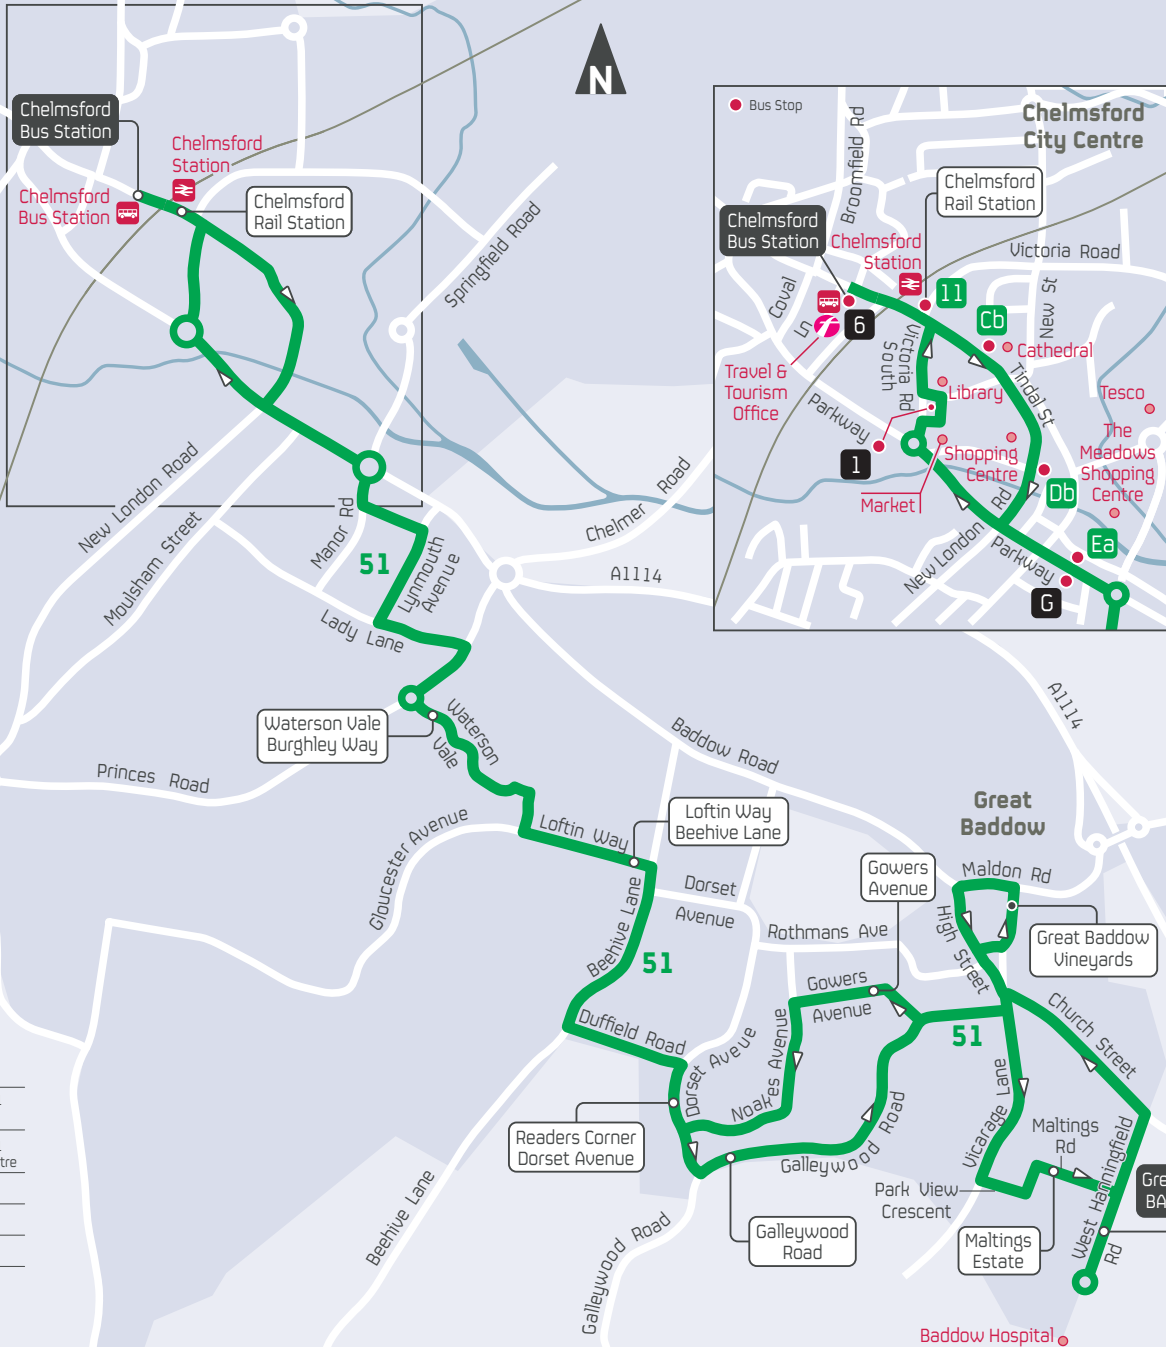

bus route **51**

-  Route of 51
-  Bus stops served by 51 to Galleywood
-  Bus stops served by 51 to Chelmsford City Centre
-  Direction of travel
-  Terminus Point
-  Timed Stop