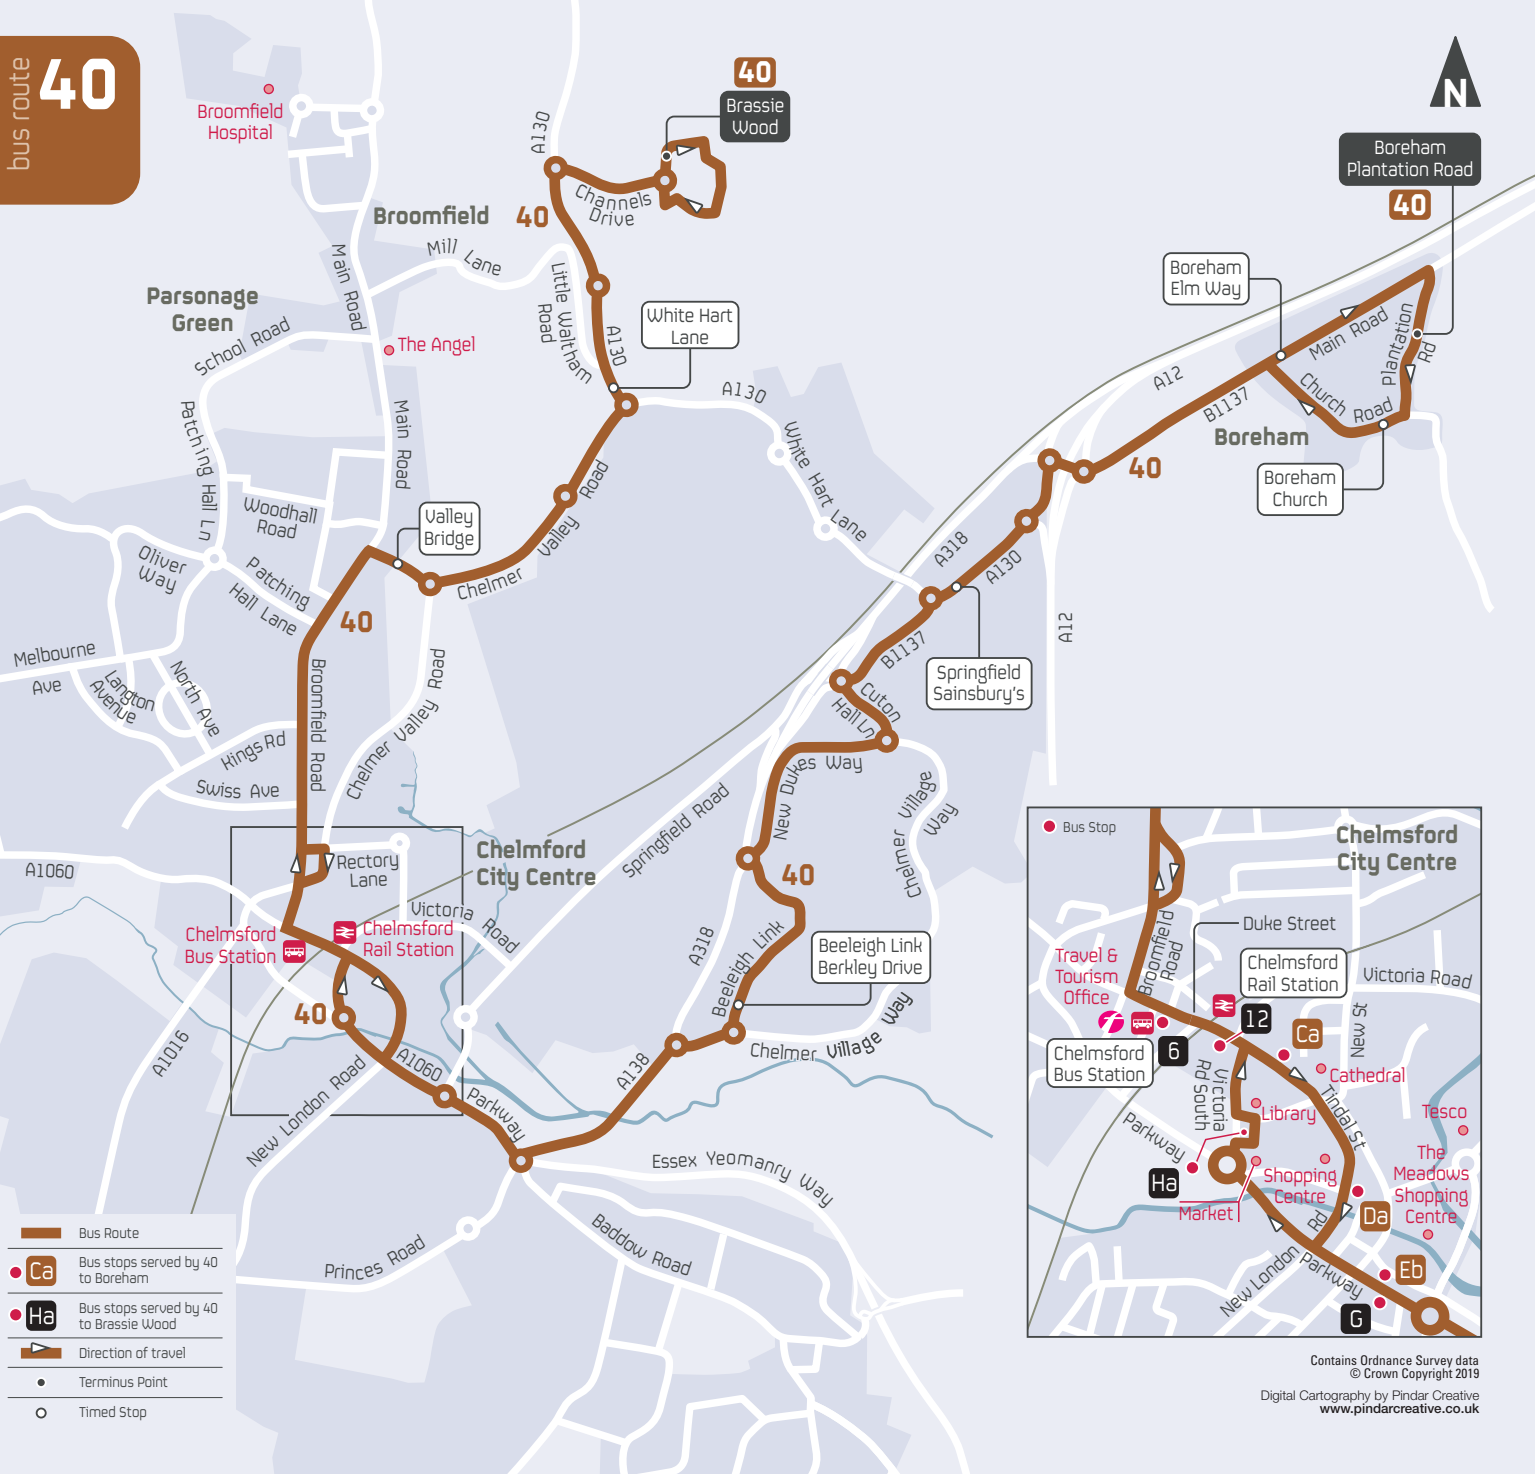

bus route **40**

- Bus Route
- Ca Bus stops served by 40 to Boreham
- Ha Bus stops served by 40 to Brassie Wood
- Direction of travel
- Terminus Point
- Timed Stop