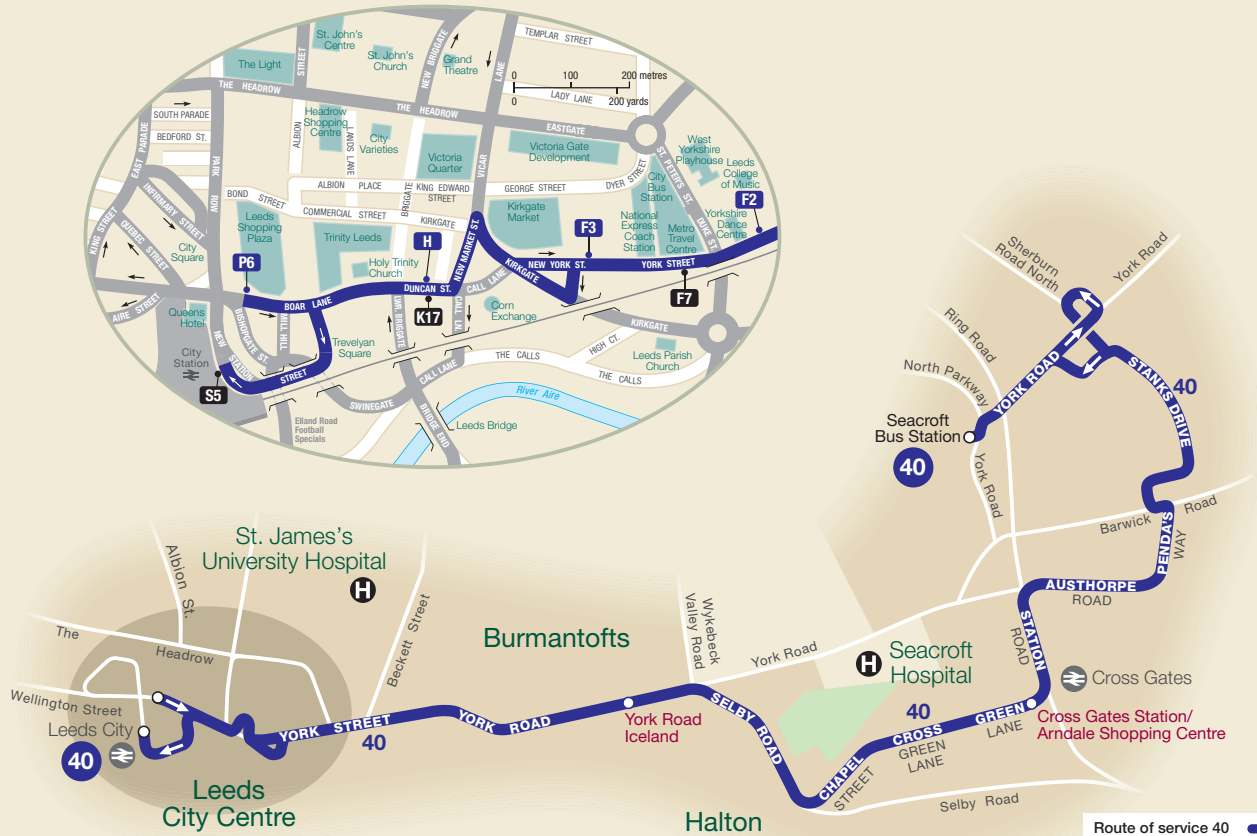

40 Route Map

Route of service 40	
Terminus point	
Main bus stops	
Railway station	