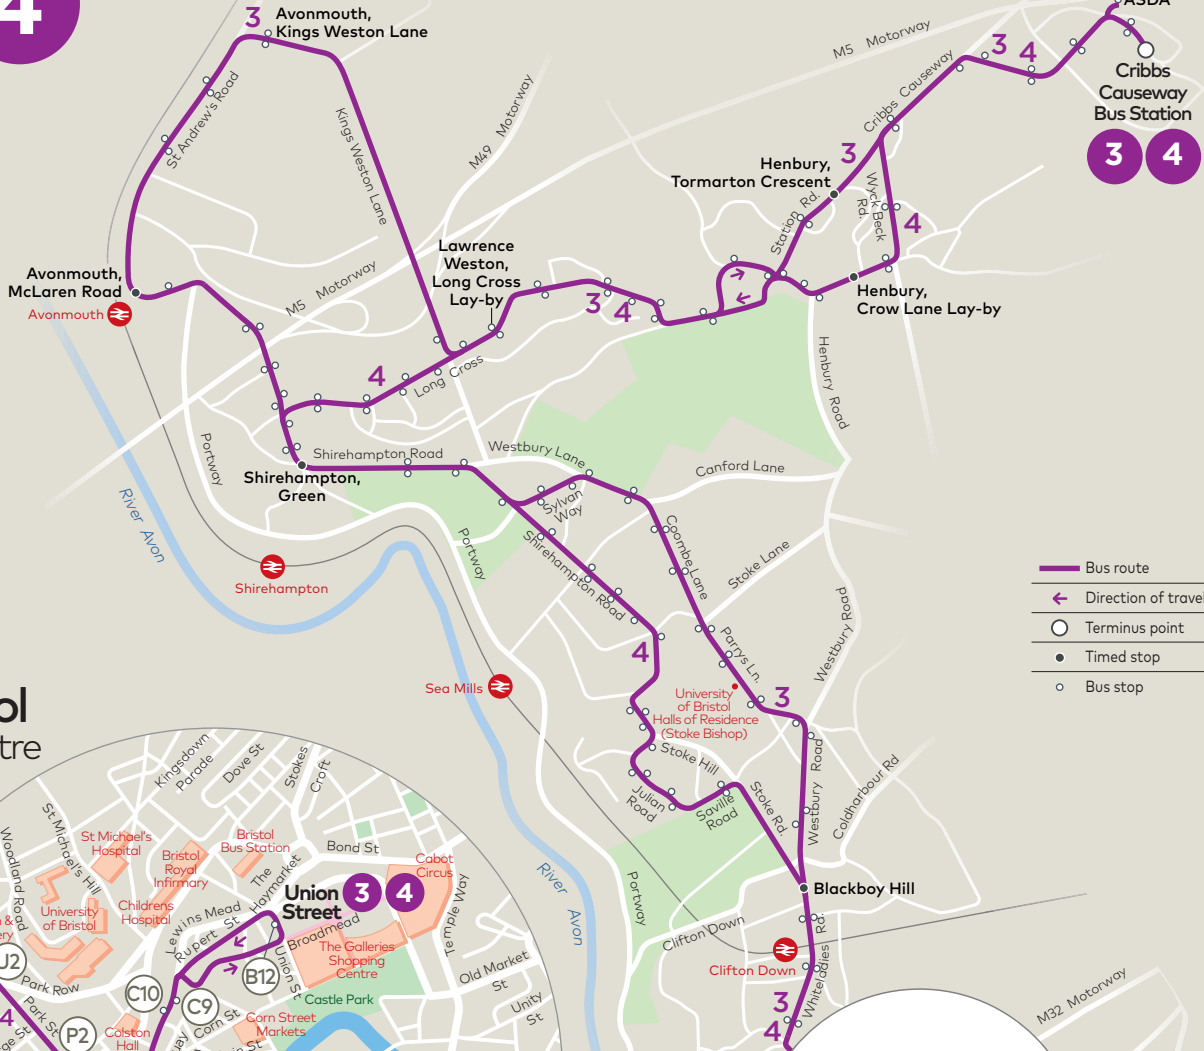

3 4

- Bus route
- ← Direction of travel
- Terminus point
- Timed stop
- Bus stop

**Bristol city centre**