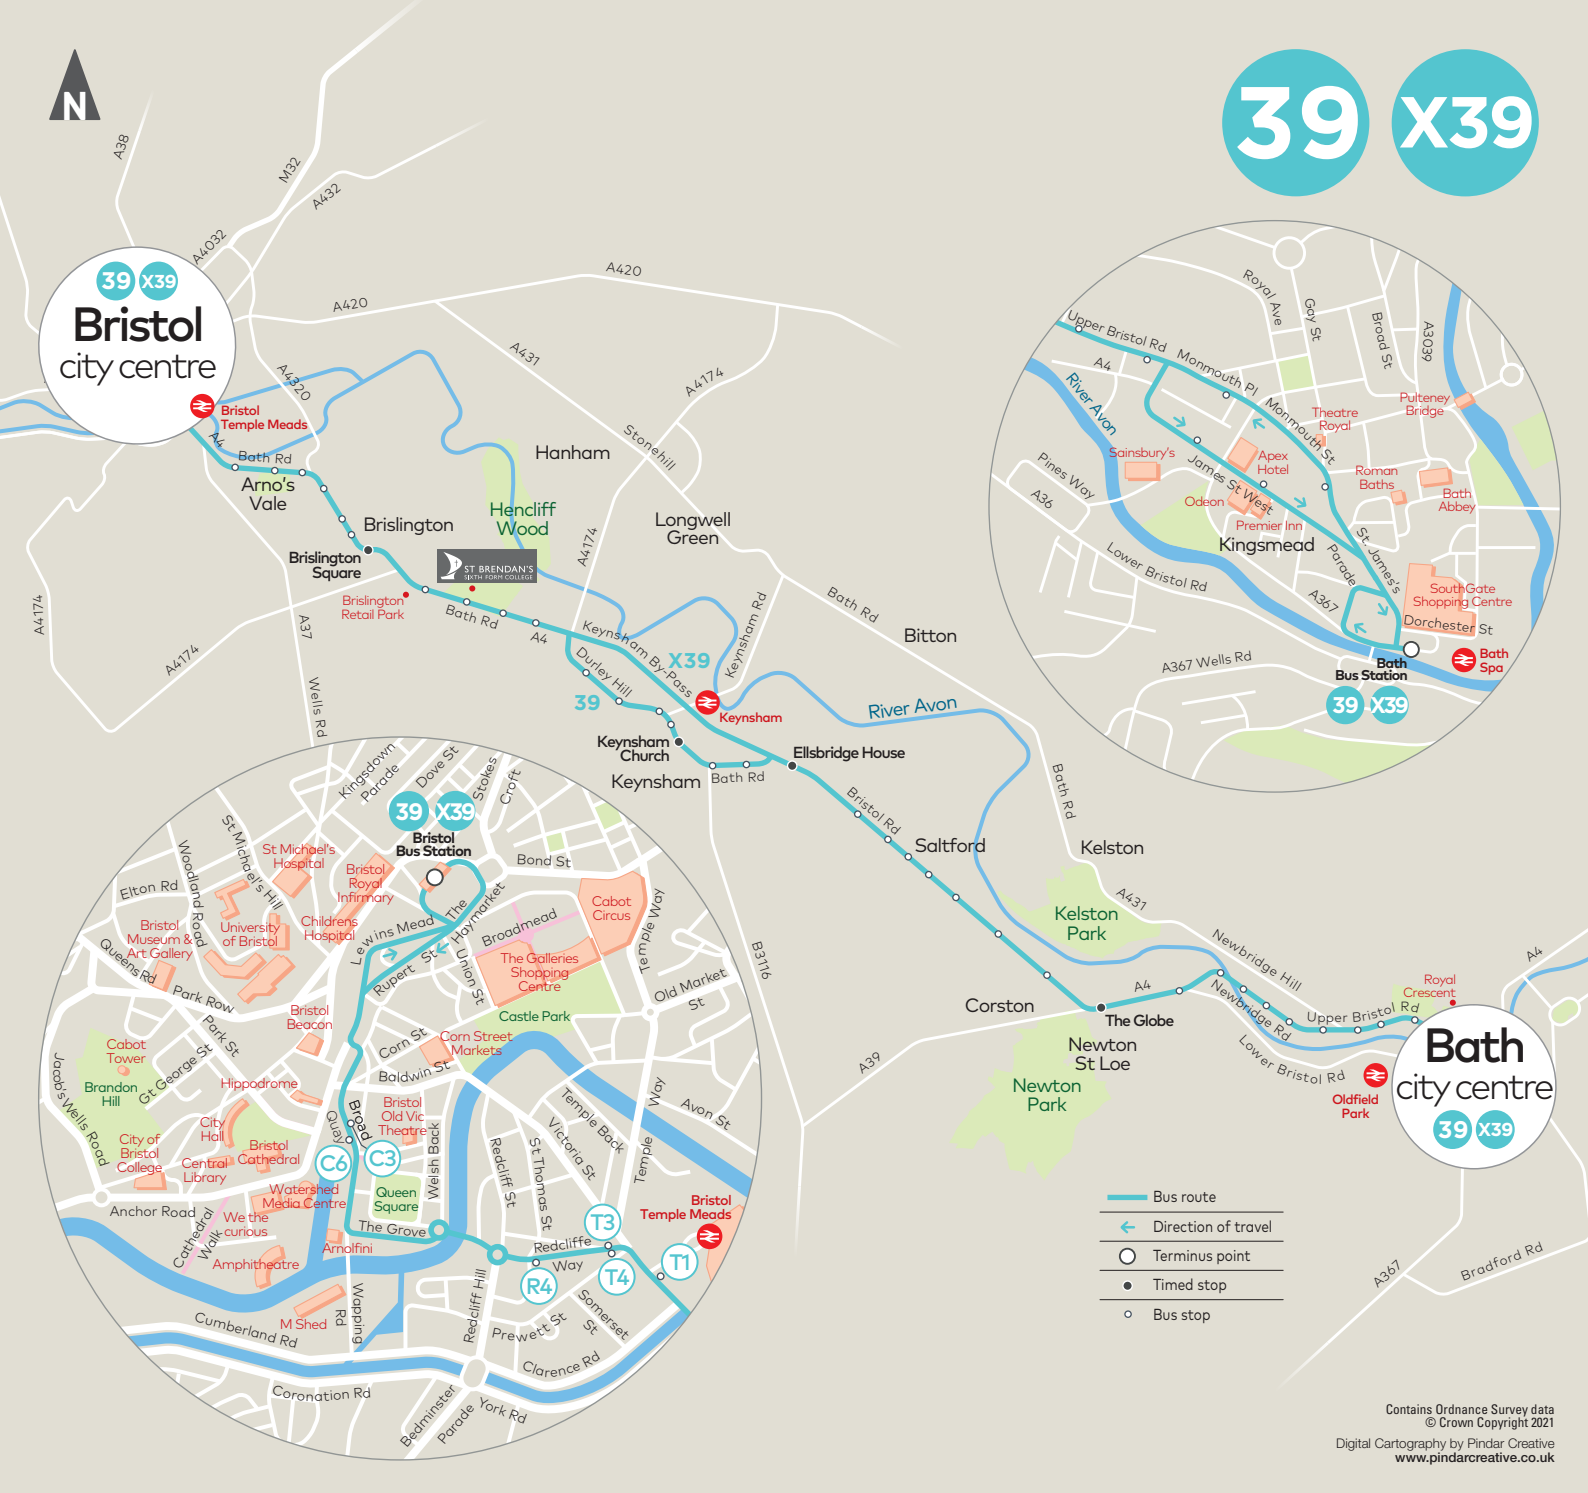

Service Number	X39	X39	X39	X39	X39	X39	X39	X39	X39	X39	39	39	39	39	39	39	39	39
Bristol, Bus Station	1440	1500	1520	1540	1600	1620	1640	1700	1720	1740	1800	1820	1840	1900	1920	1940	2005	2035
Temple Meads Station, Temple Gate	1450	1510	1530	1550	1611	1631	1651	1711	1731	1751	1811	1831	1851	1909	1929	1949	2014	2044
Brislington, Square	1459	1519	1539	1559	1619	1639	1659	1719	1739	1759	1819	1839	1859	1917	1937	1957	2022	2052
Keynsham, St John's Church (E)	—	—	—	—	—	—	—	—	—	—	1829	1849	1909	1925	1945	2005	2030	2100
Ellsbridge House	1506	1526	1546	1606	1626	1646	1706	1726	1746	1806	1835	1855	1915	1931	1951	2011	2036	2106
The Globe	1513	1533	1553	1612	1632	1652	1712	1732	1752	1812	1841	1901	1921	1937	1957	2017	2042	2112
Bath, Bus Station	1529	1549	1609	1627	1647	1707	1727	1747	1807	1827	1856	1914	1934	1950	2010	2030	2055	2124

Service Number	39	39	39	39	39	39	39
Bristol, Bus Station	2105	2135	2205	2235	2305	0005	0105
Temple Meads Station, Temple Gate	2114	2144	2214	2244	2314	0014	0114
Brislington, Square	2122	2152	2222	2252	2322	0022	0122
Keynsham, St John's Church (E)	2130	2200	2230	2300	2330	0030	0130
Ellsbridge House	2136	2206	2236	2306	2336	0036	0136
The Globe	2142	2212	2242	2312	2342	0042	0142
Bath, Bus Station	2154	2224	2254	2324	2354	0054	0154

Paying on the bus? Use your contactless card

39 X39

Bristol city centre

- Bus route
- Direction of travel
- Terminus point
- Timed stop
- Bus stop

Contains Ordnance Survey data
 © Crown Copyright 2021
 Digital Cartography by Pindar Creative
www.pindarcreative.co.uk