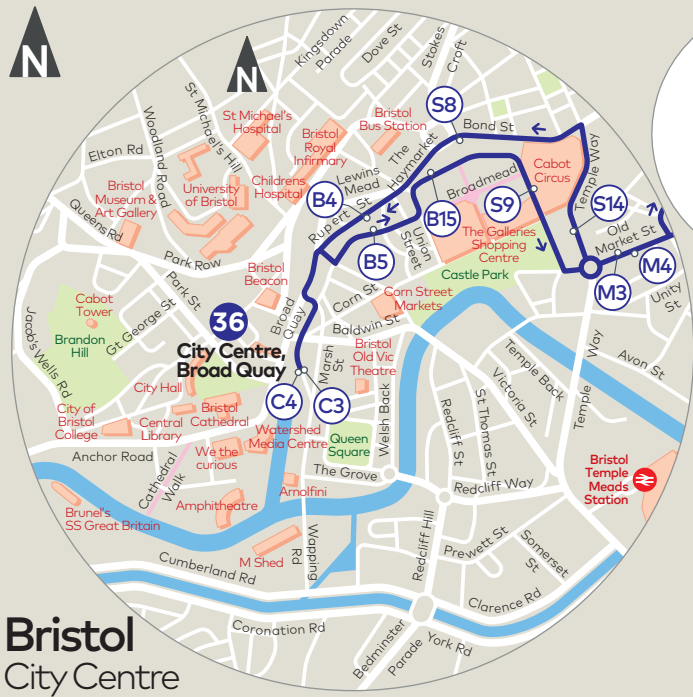

Bristol
City Centre

Bristol City Centre

- Bus route
- Direction of travel
- Terminus point
- Timed stop
- Bus stop

Contains Ordnance Survey data © Crown Copyright 2021
Digital Cartography by Pindar Creative www.pindarcreative.co.uk