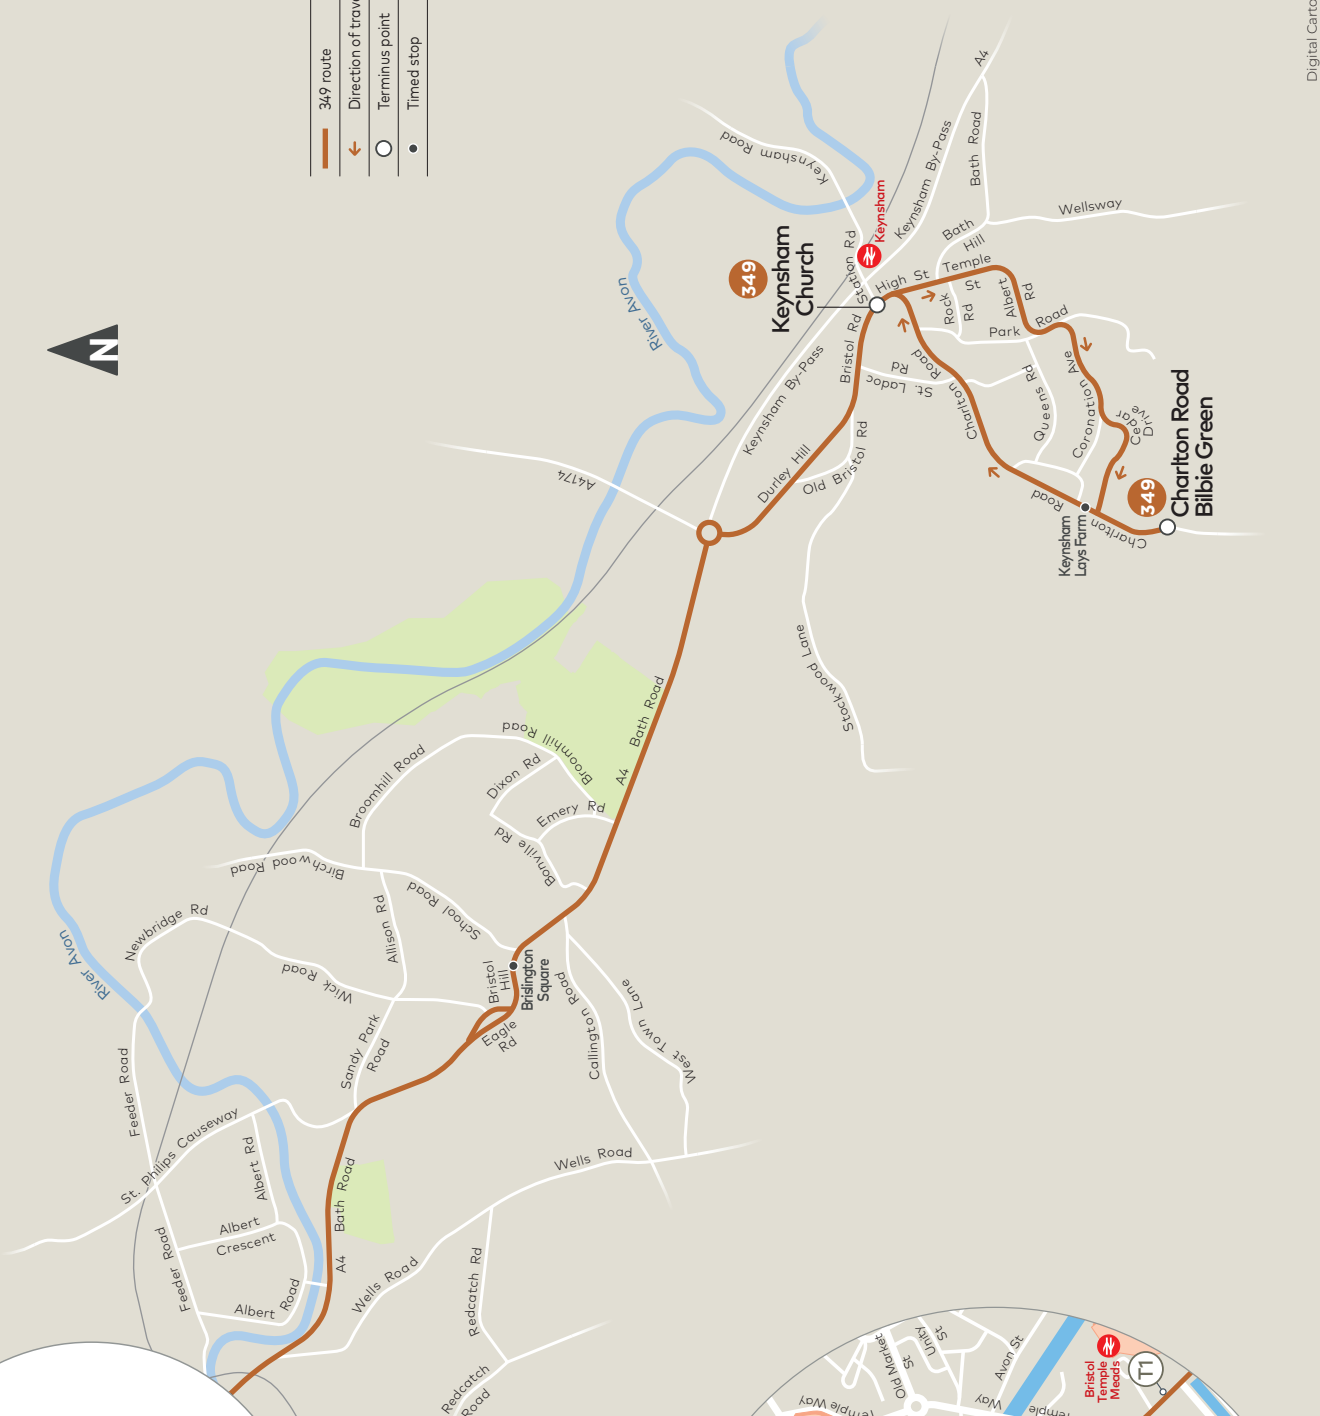

- 349 route
- Direction of travel
- Terminus point
- Timed stop

Bristol city centre

Bristol city centre